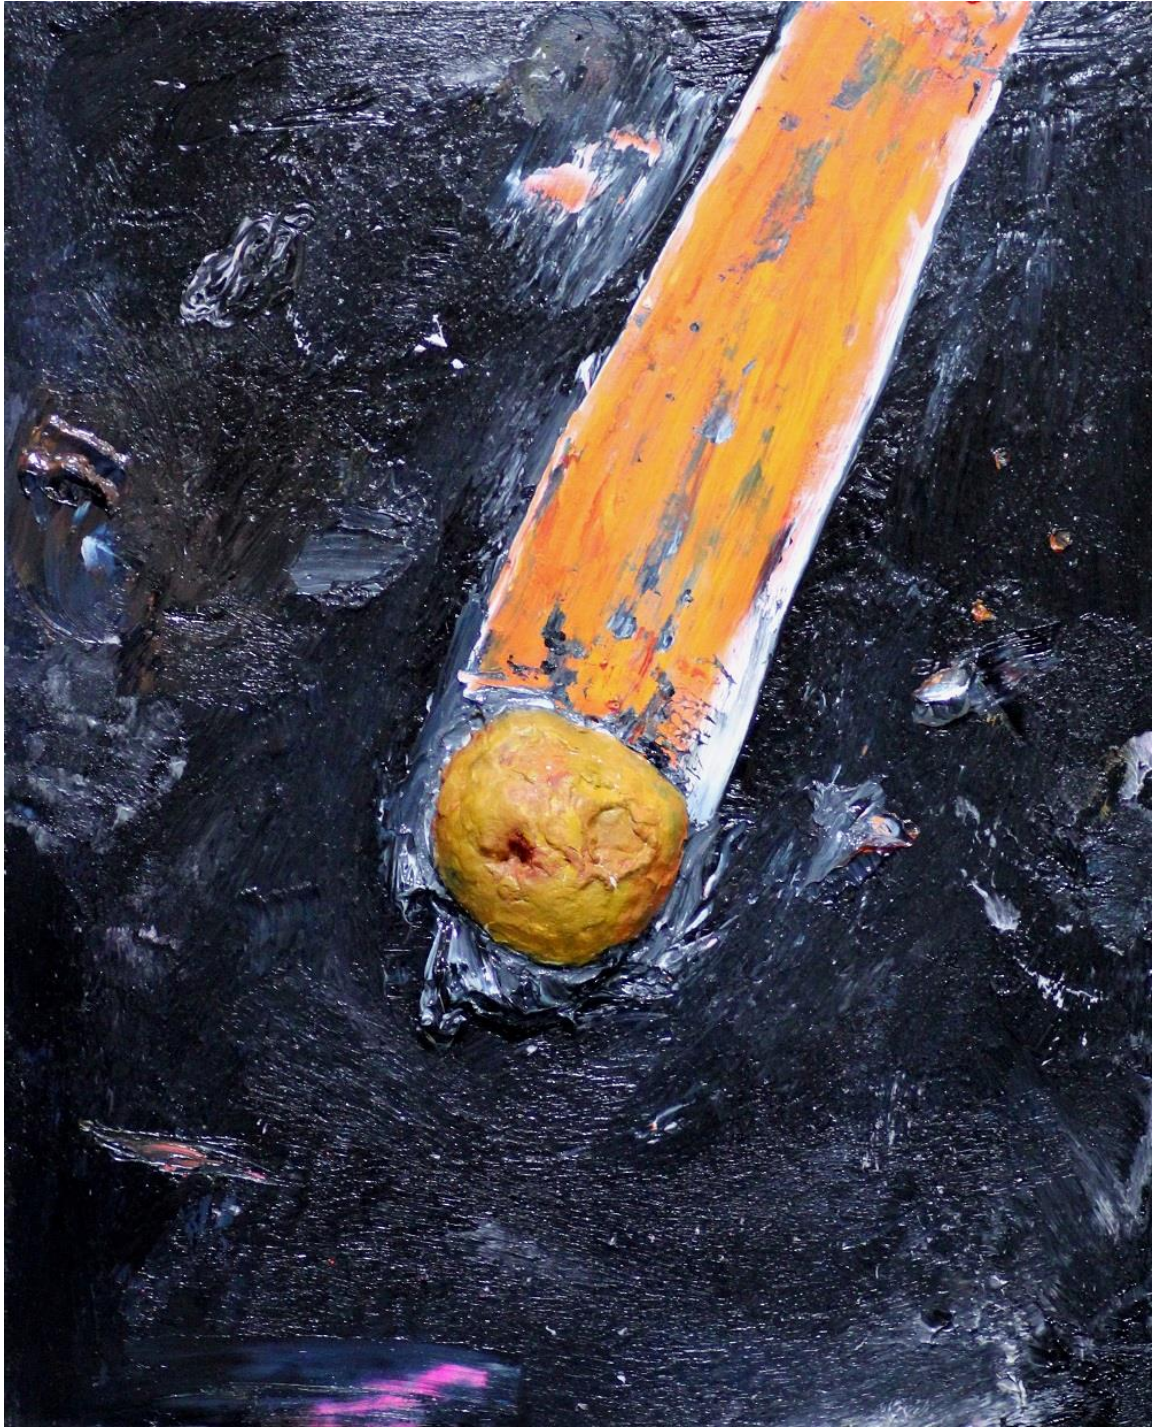

Waterfall  
acrylic on wooden panel  
72.7×91cm  
2016

Curated by

entomordia.com

Meteor  
acrylic, clay on wooden panel  
91×72.7cm  
2016

Slide and Push  
acrylic, wood on panel  
91×72.7cm  
2016

Snake  
acrylic on wooden panel  
91×72.7cm  
2016