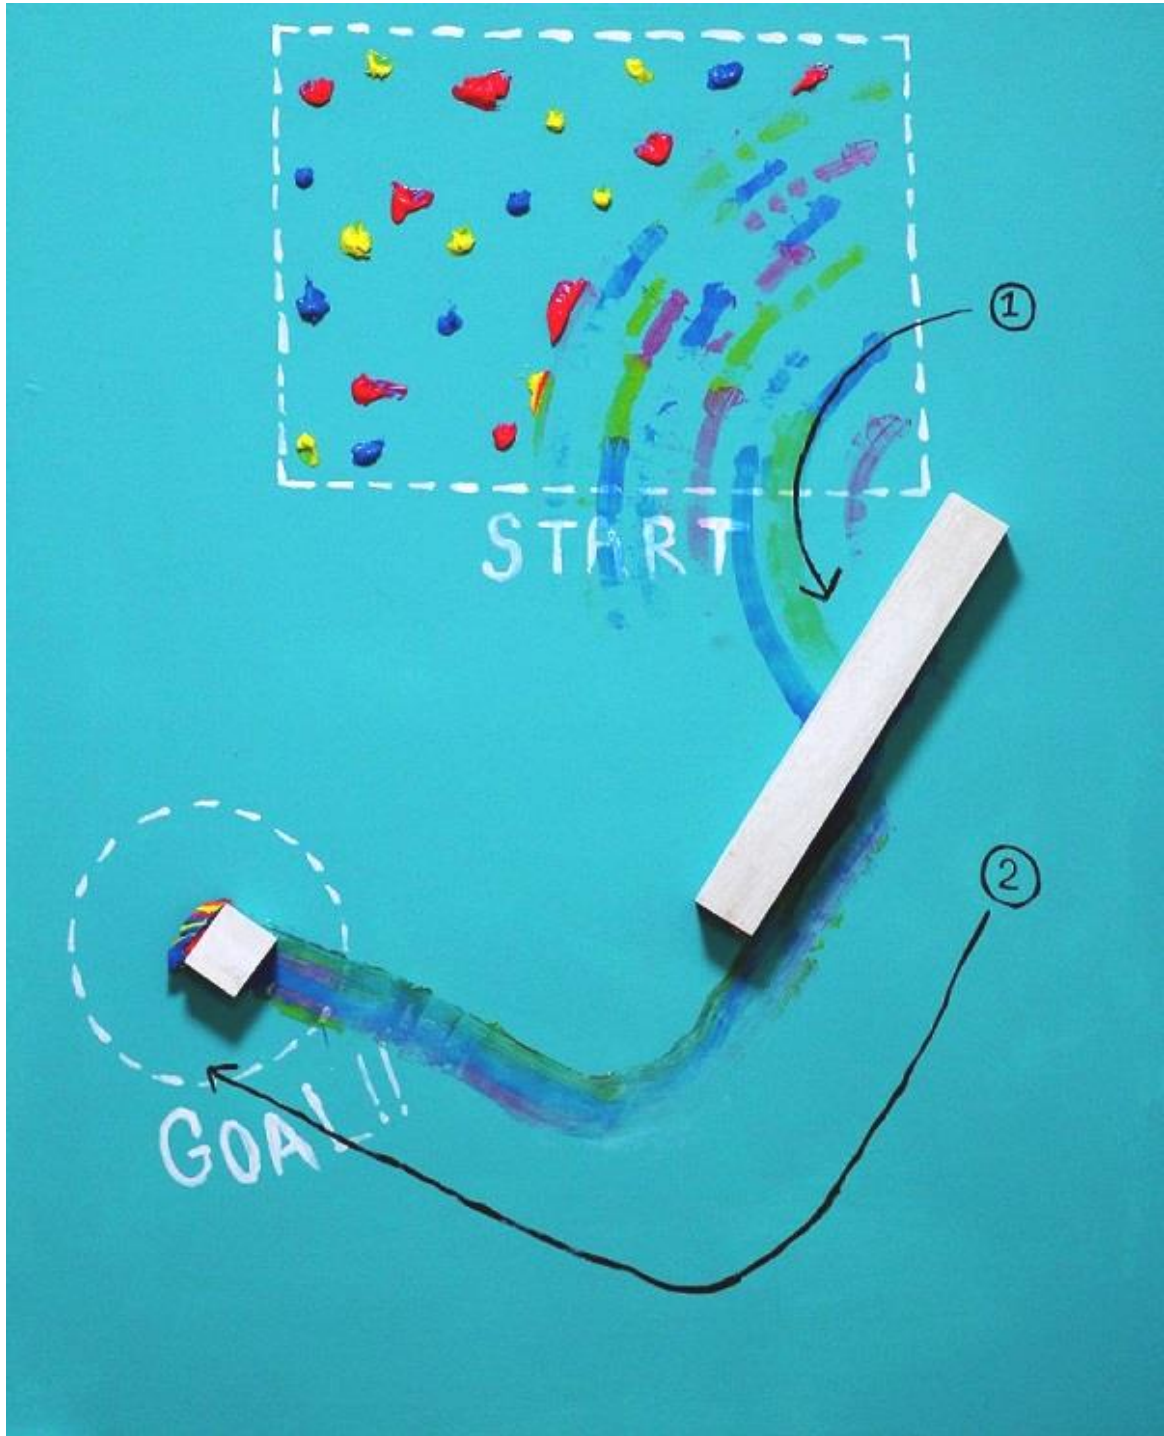

Waterfall  
acrylic on wooden panel  
72.7×91cm  
2016

Curated by

entomordia.com

Meteor  
acrylic, clay on wooden panel  
91×72.7cm  
2016

Slide and Push  
acrylic, wood on panel  
91×72.7cm  
2016

Snake  
acrylic on wooden panel  
91×72.7cm  
2016