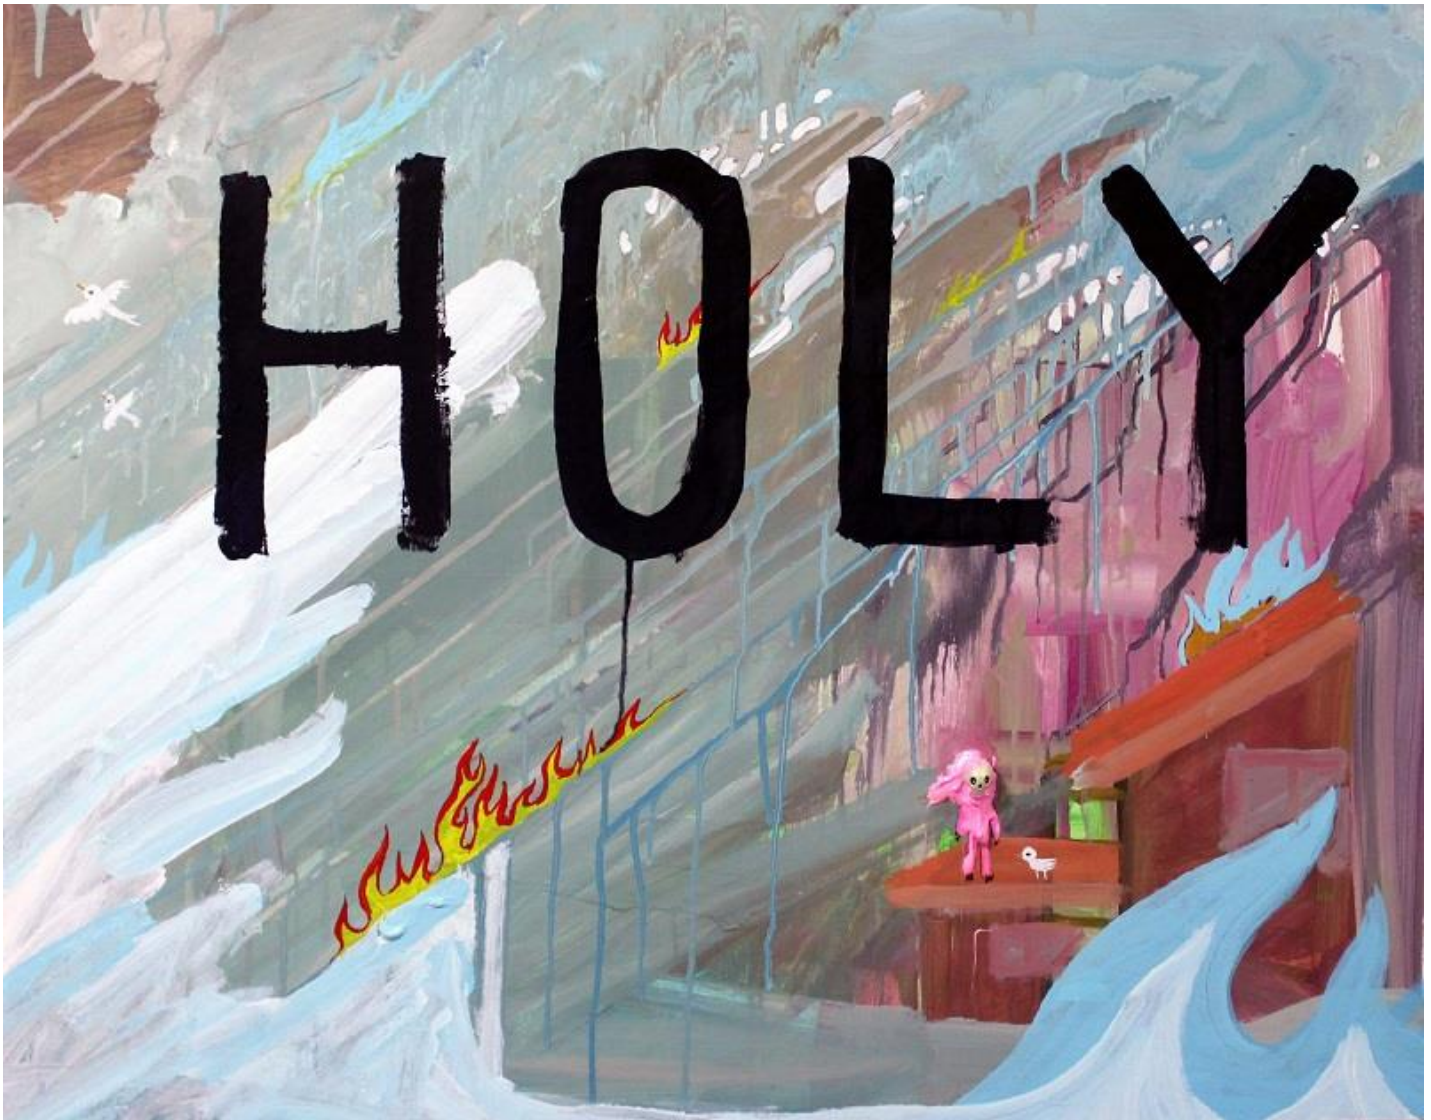

Curated by

entomorodia.com

In Hot Blood  
acrylic, clay, plastic, resin on canvas, wooden panel  
72.7x91cm  
2015

Hunt  
acrylic, clay, plastic on wooden panel  
72.7×91cm  
2015

HOLY  
acrylic, plastic, resin on wooden panel  
72.7x91cm  
2015