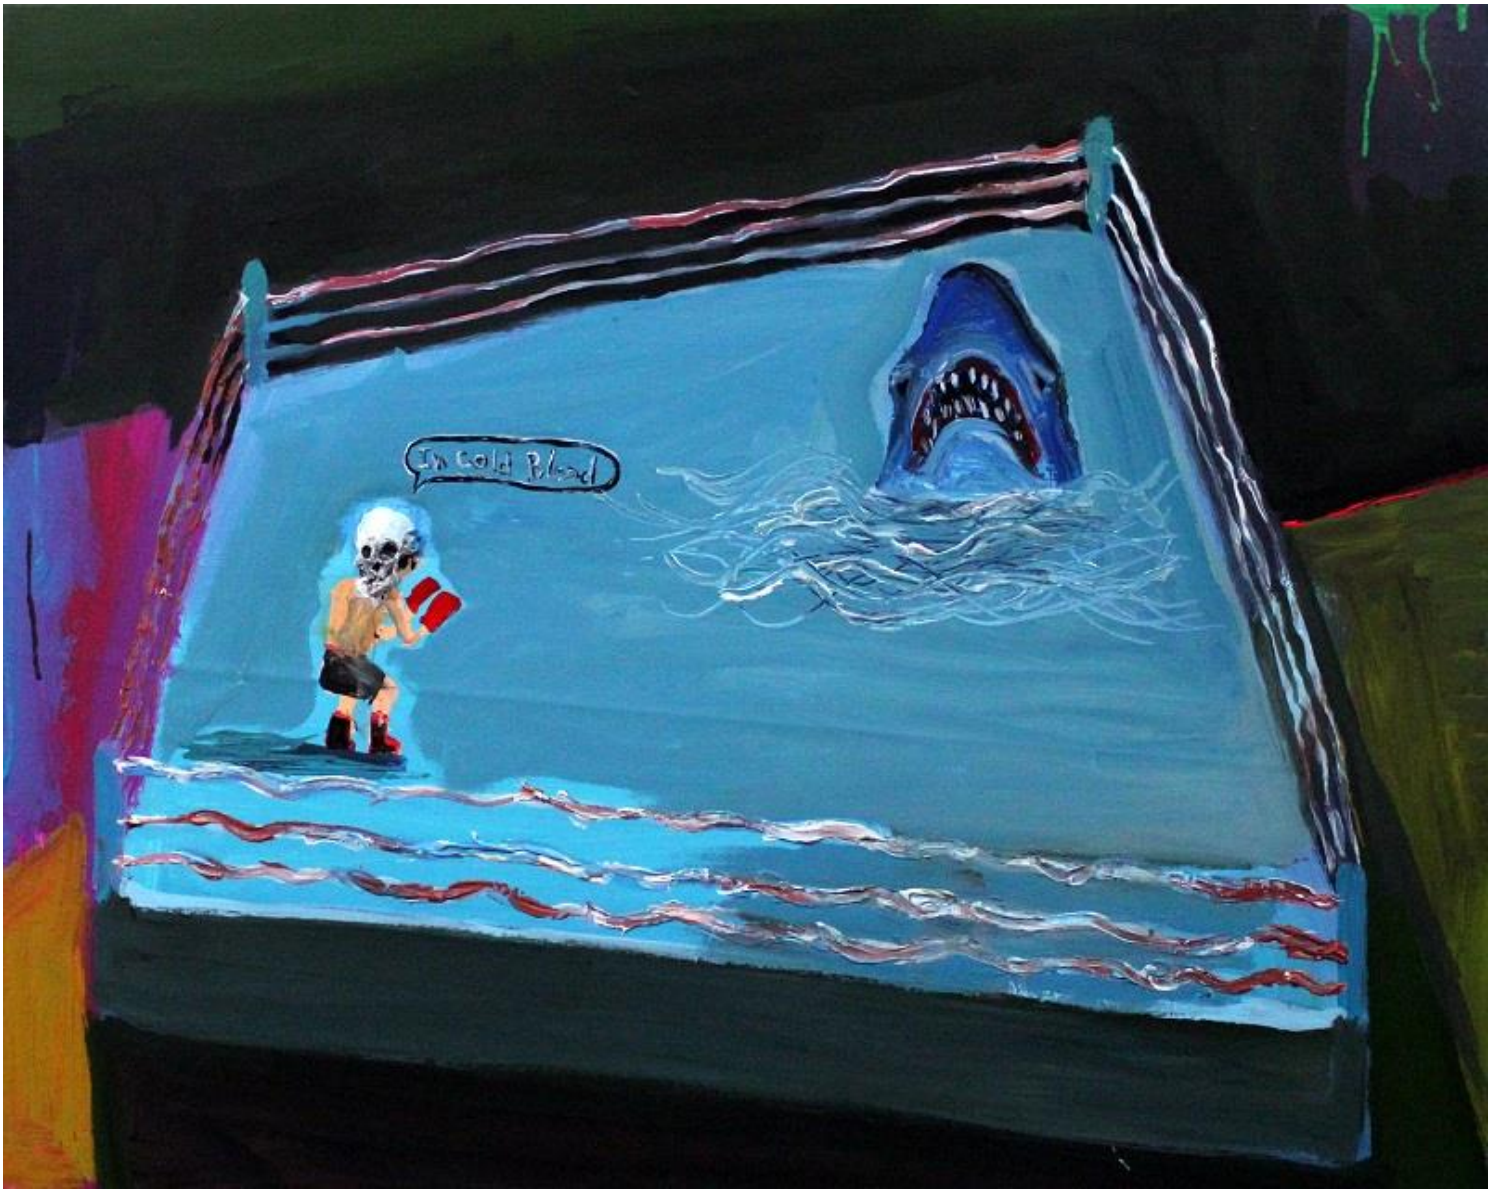

Big Fish  
acrylic on wooden panel  
112×145.5cm  
2015

Curated by

entomordia.com

Trash  
acrylic on canvas, panel  
72.7x91cm  
2015

In Cold Blood  
acrylic on canvas, panel  
72.7x91cm  
2015

Curated by

entomorodia.com