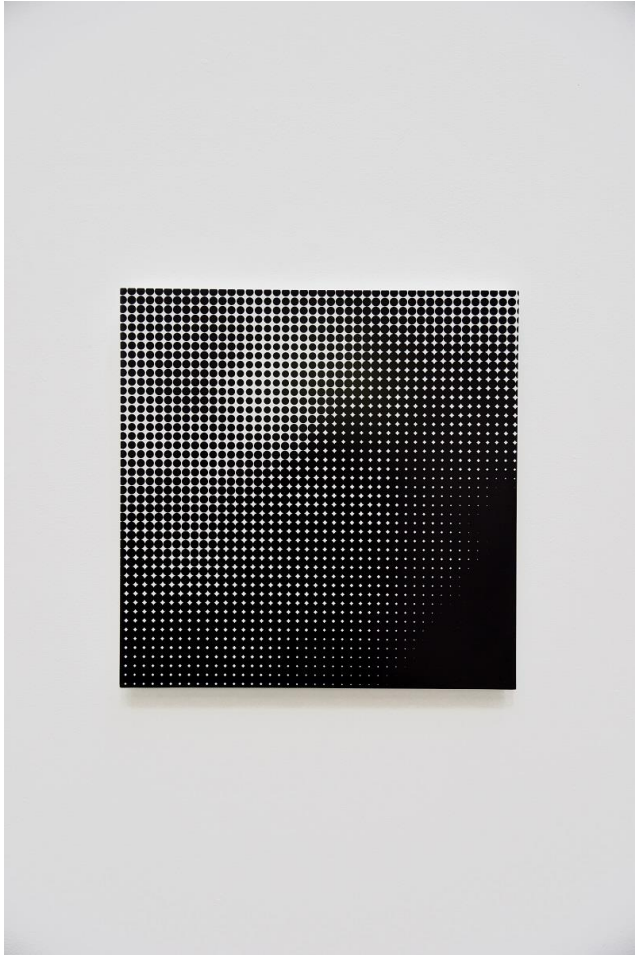

2014 "Ome Art Program", Ome Comprehensive School, Tokyo

2013 "Zokei Show", Design Festa Gallery, Tokyo

2012 "New Faces", Turner Gallery, Tokyo

Umbilical #2
acrylic on panel
89.5×193.5×3.7cm
2016

Curated by

entomorodia.com

Void #9
acrylic on panel
80x80x2.4cm
2016

Void #8
urethane, acrylic on wooden panel
80x30x4cm
2015

Curated by

entomorodia.com

Void #7
acrylic on panel
80x30x2.4cm
2015

Void #6
acrylic on panel
80x30x2.4cm
2015

Curated by

entomorodia.com

Void #5
acrylic on panel
80x30x2.4cm
2015

Void #4
acrylic on panel
45x45x2.1cm
2015

Curated by

entomorodia.com

Void #3
acrylic on panel
45x45x2.1cm
2015

Void #2
acrylic on panel
30x30x2.1cm
2015