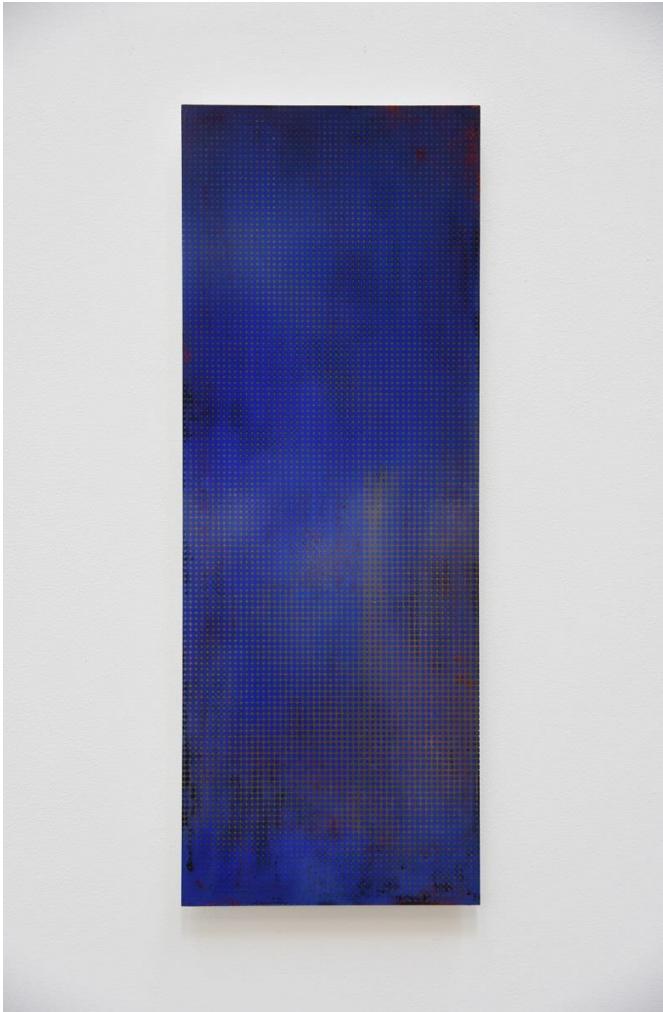

2014 "Ome Art Program", Ome Comprehensive School, Tokyo

2013 "Zokei Show", Design Festa Gallery, Tokyo

2012 "New Faces", Turner Gallery, Tokyo

Umbilical #2
acrylic on panel
89.5×193.5×3.7cm
2016

Curated by

entomorodia.com

Void #9
acrylic on panel
80x80x2.4cm
2016

Void #8
urethane, acrylic on wooden panel
80x30x4cm
2015

Curated by

entomorodia.com

Void #7
acrylic on panel
80x30x2.4cm
2015

Void #6
acrylic on panel
80x30x2.4cm
2015

Curated by

entomorodia.com

Void #5
acrylic on panel
80x30x2.4cm
2015

Void #4
acrylic on panel
45x45x2.1cm
2015

Curated by

entomorodia.com

Void #3
acrylic on panel
45x45x2.1cm
2015

Void #2
acrylic on panel
30x30x2.1cm
2015