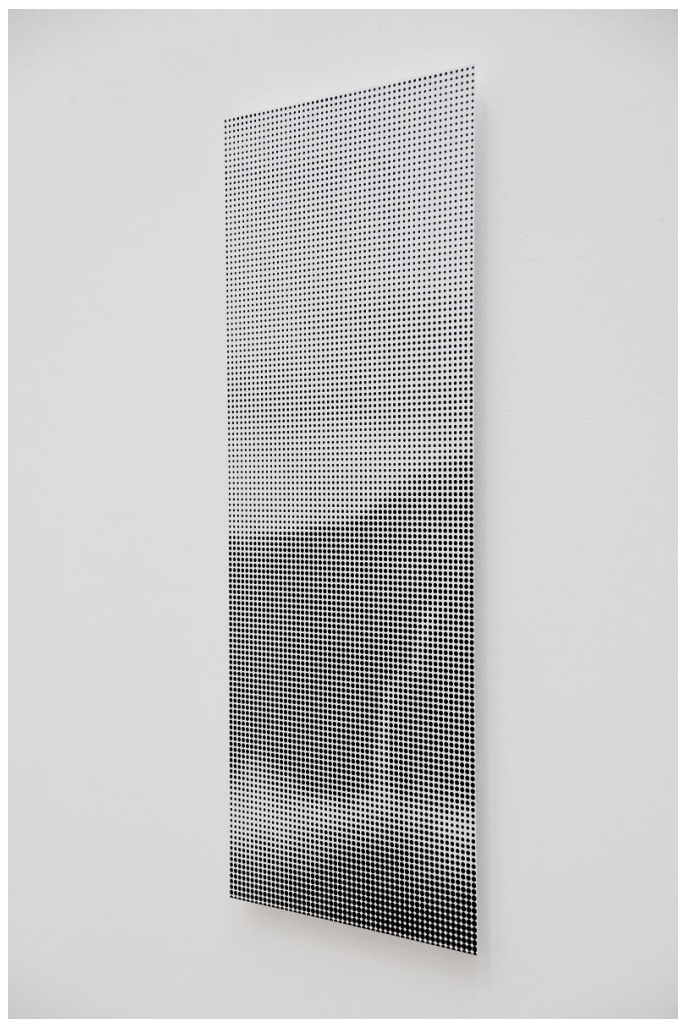

2014 "Ome Art Program", Ome Comprehensive School, Tokyo

2013 "Zokei Show", Design Festa Gallery, Tokyo

2012 "New Faces", Turner Gallery, Tokyo

Umbilical #2
acrylic on panel
89.5×193.5×3.7cm
2016

Curated by

entomorodia.com

Void #9
acrylic on panel
80x80x2.4cm
2016

Void #8
urethane, acrylic on wooden panel
80x30x4cm
2015

Curated by

entomorodia.com

Void #7
acrylic on panel
80x30x2.4cm
2015

Void #6
acrylic on panel
80x30x2.4cm
2015

Curated by

entomorodia.com

Void #5
acrylic on panel
80x30x2.4cm
2015

Void #4
acrylic on panel
45x45x2.1cm
2015

Curated by

entomorodia.com

Void #3
acrylic on panel
45x45x2.1cm
2015

Void #2
acrylic on panel
30x30x2.1cm
2015