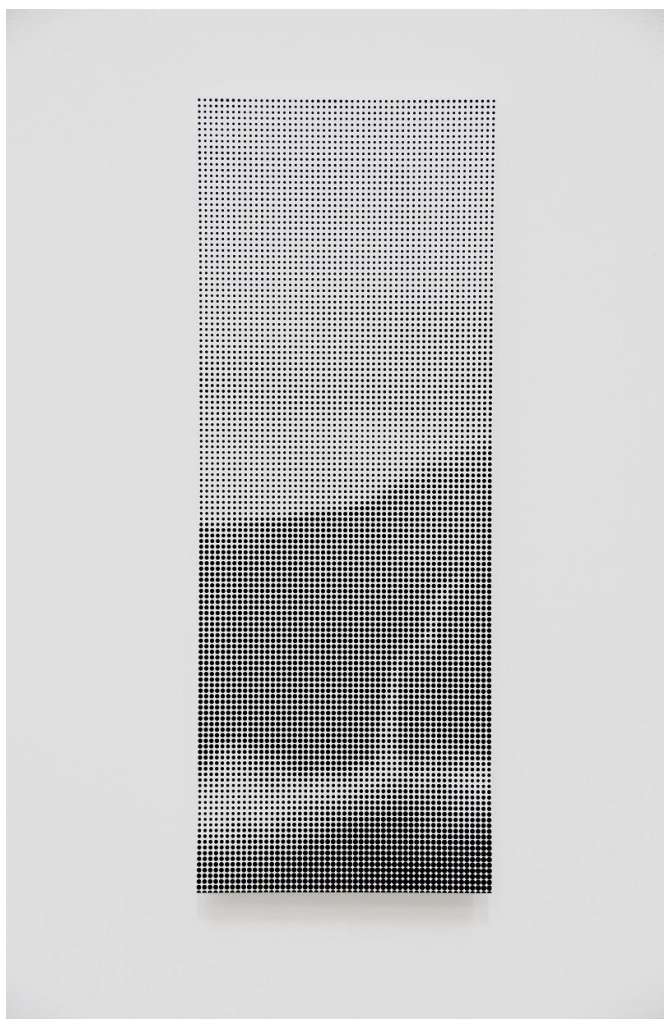

2014 "Ome Art Program", Ome Comprehensive School, Tokyo

2013 "Zokei Show", Design Festa Gallery, Tokyo

2012 "New Faces", Turner Gallery, Tokyo

Umbilical #2
acrylic on panel
89.5×193.5×3.7cm
2016

Curated by

entomorodia.com

Void #9
acrylic on panel
80x80x2.4cm
2016

Void #8
urethane, acrylic on wooden panel
80x30x4cm
2015

Curated by

entomorodia.com

Void #7
acrylic on panel
80x30x2.4cm
2015

Void #6
acrylic on panel
80x30x2.4cm
2015

Curated by

entomorodia.com

Void #5
acrylic on panel
80x30x2.4cm
2015

Void #4
acrylic on panel
45x45x2.1cm
2015

Curated by

entomorodia.com

Void #3
acrylic on panel
45x45x2.1cm
2015

Void #2
acrylic on panel
30x30x2.1cm
2015