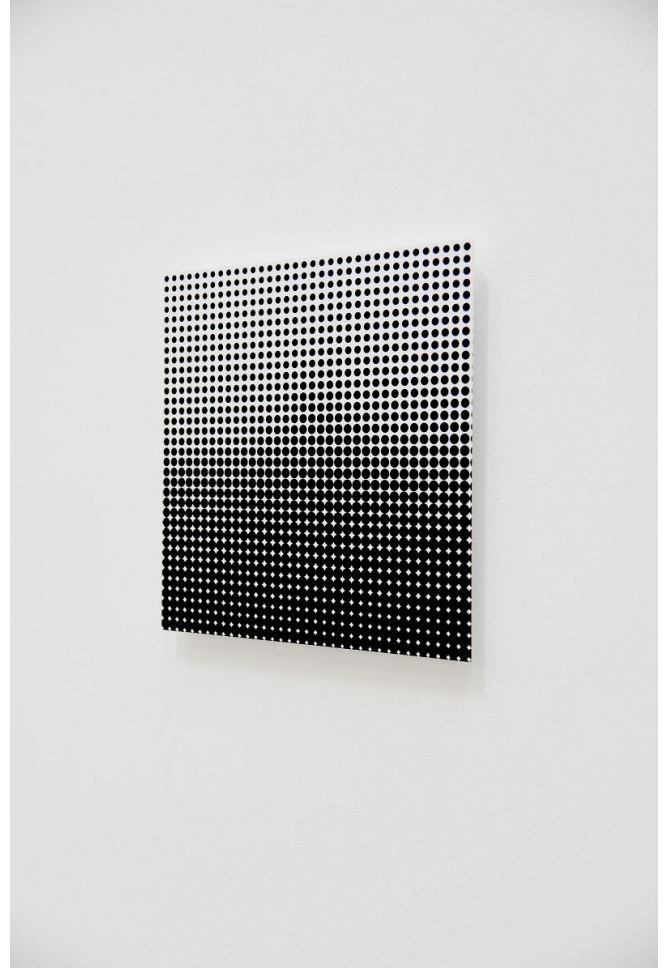

2014 "Ome Art Program", Ome Comprehensive School, Tokyo

2013 "Zokei Show", Design Festa Gallery, Tokyo

2012 "New Faces", Turner Gallery, Tokyo

Umbilical #2
acrylic on panel
89.5×193.5×3.7cm
2016

Curated by

Curated by

entomorodia.com

Void #5
acrylic on panel
80x30x2.4cm
2015

Void #4
acrylic on panel
45x45x2.1cm
2015

Curated by

entomorodia.com

Void #3
acrylic on panel
45x45x2.1cm
2015

Void #2
acrylic on panel
30x30x2.1cm
2015

Void #1
acrylic on panel
20x20x2.1cm
2015

Umbilical
acrylic on wooden panel
90x155x2.1cm
2015