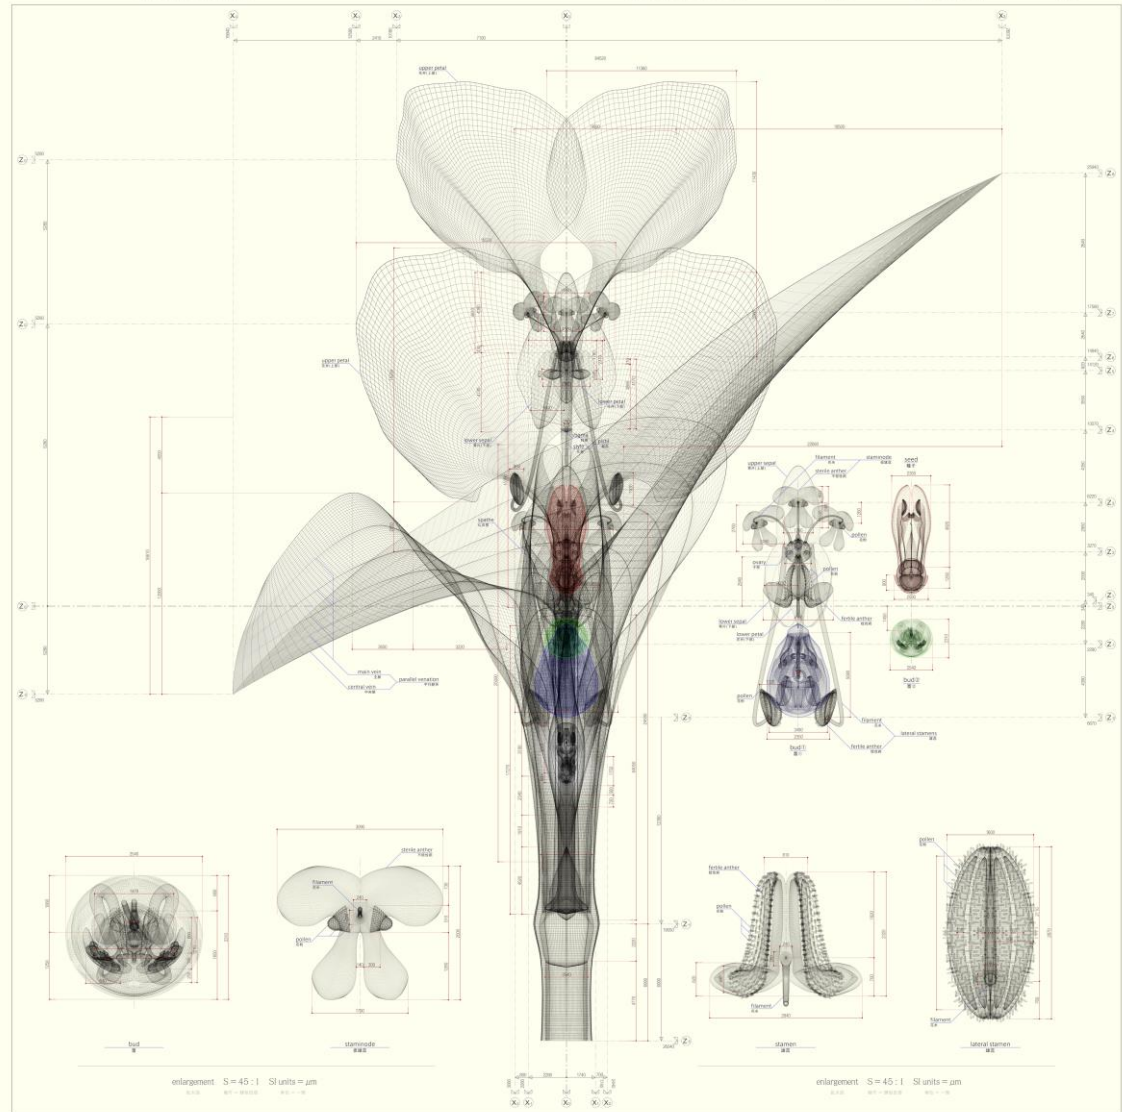

Inorganic flora - Botanical diagram - *Commelina communis* L. - front view S = 14 : 1 SI units = μm