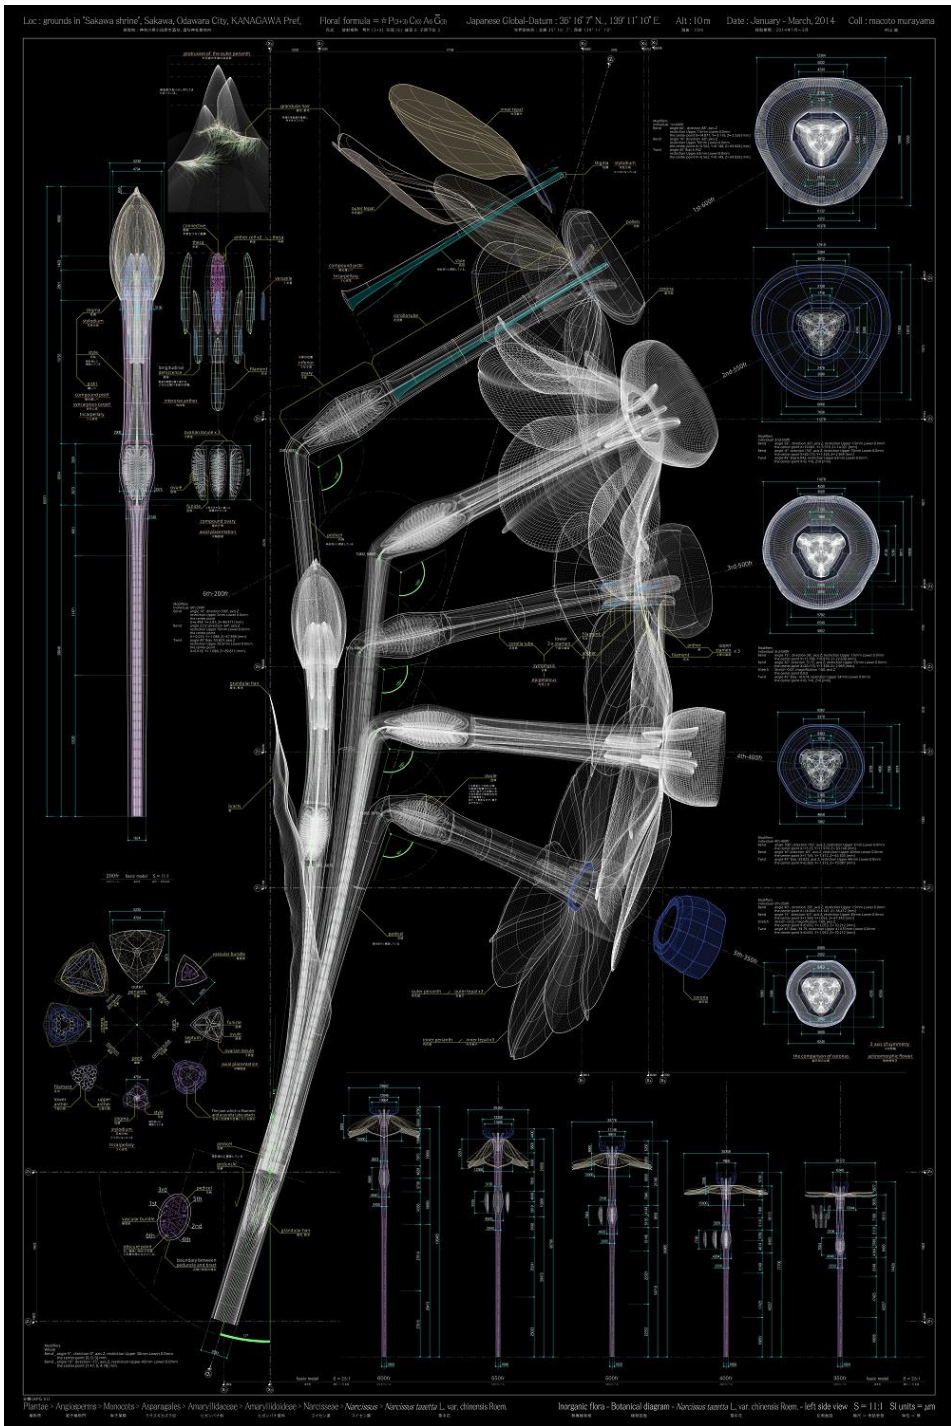

Narcissus tazetta L. var. chinensis M. Roem - front view – ow, digital c-print / diasec framing, 150x100cm / 59x39.4in, 2014, Ed8 | 5,500 EUR

Narcissus tazetta L. var. chinensis M. Roem - left side view – b, digital c-print / diasec framing, 150x100cm / 59x39.4in, 2014, Ed.8 | 5,500 EUR