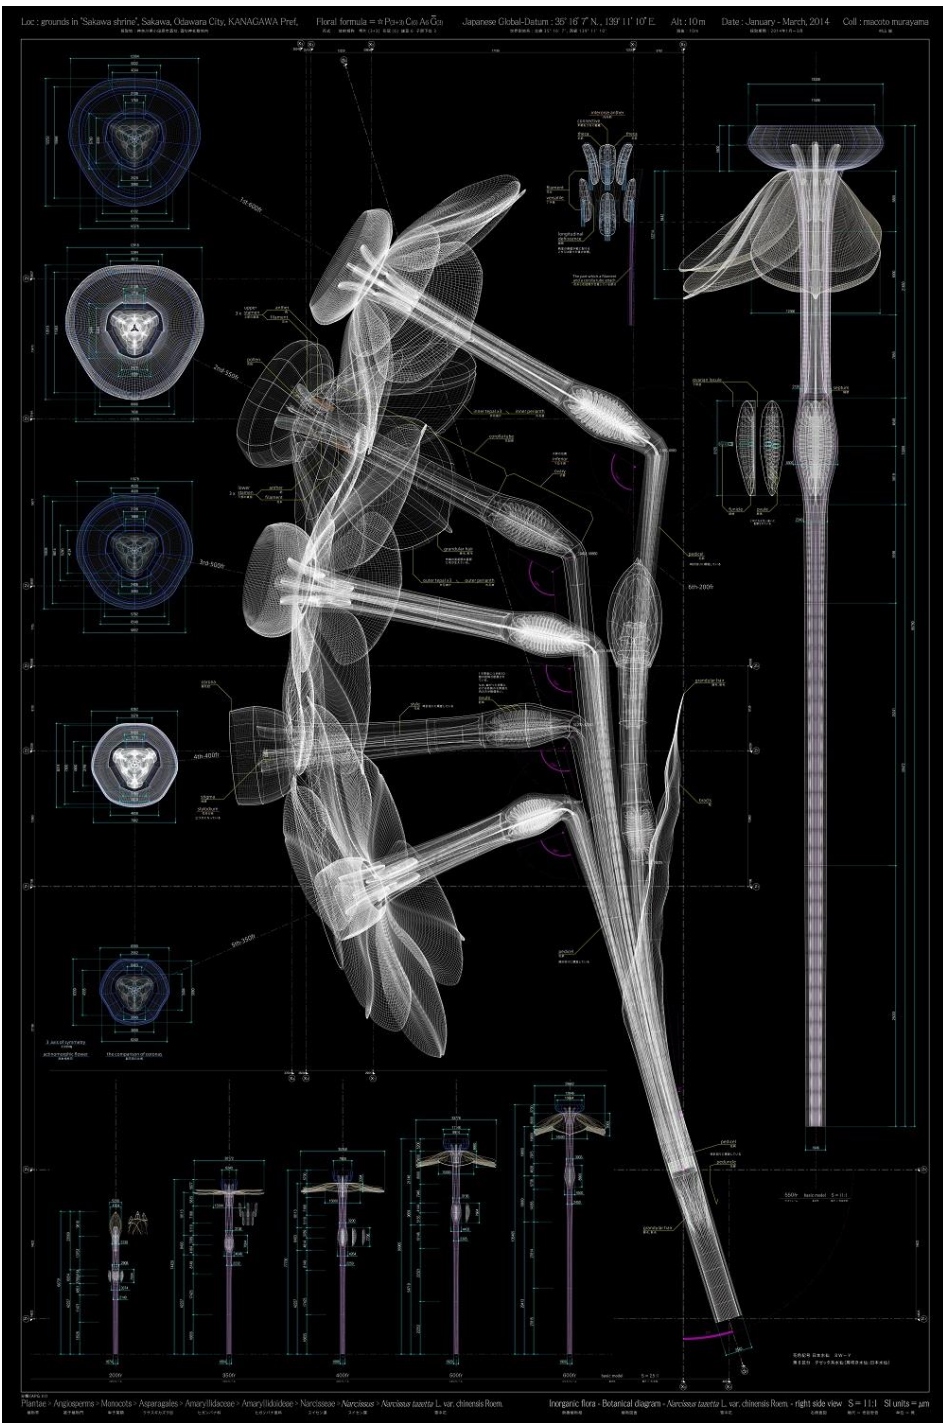

Narcissus tazetta L. var. chinensis M. Roem - left side view – ow, digital c-print / diasec framing, 150x100cm / 59x39.4in, 2014, Ed.8 | 5,500 EUR

Narcissus tazetta L. var. chinensis M. Roem - right side view – b, digital c-print / diasec framing, 150x100cm / 59x39.4in, 2014, Ed.8 | 5,500 EUR