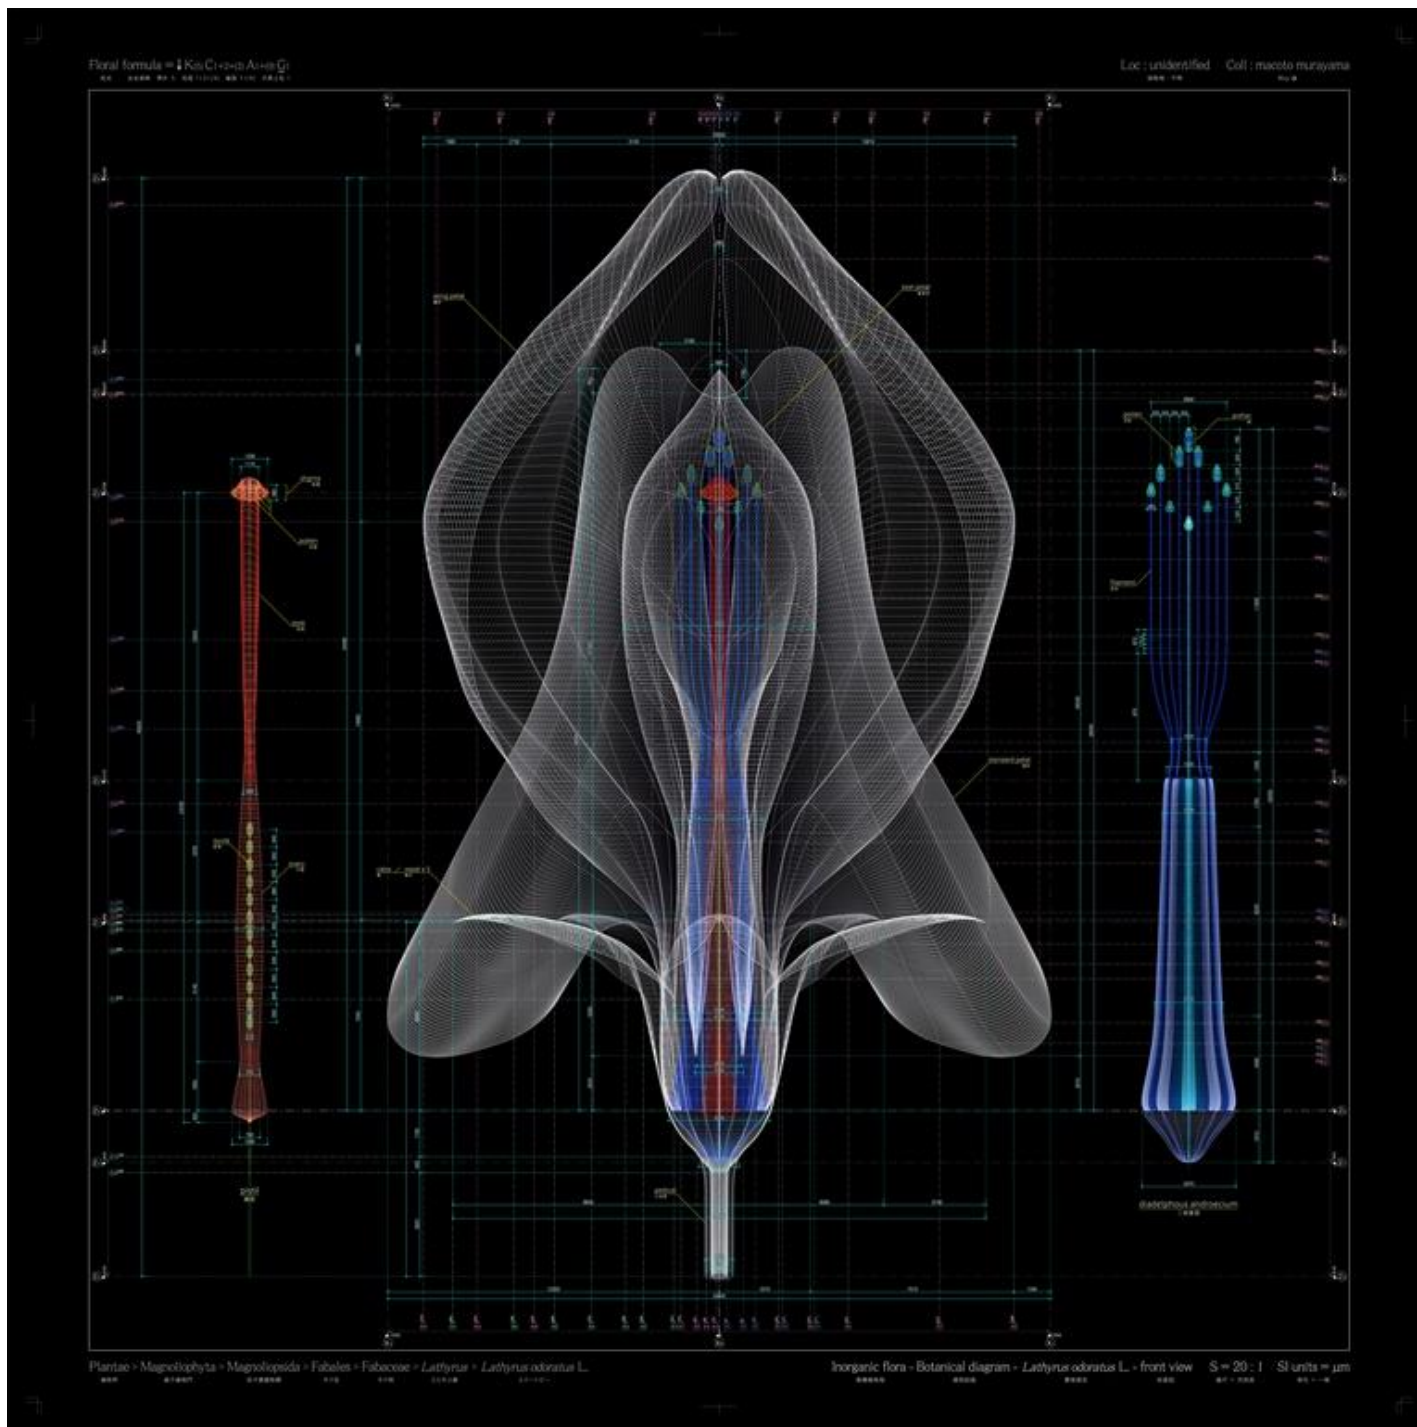

Narcissus tazetta L. var. chinensis M. Roem - right side view – ow, digital c-print / diasec framing, 150x100cm / 59x39.4in, 2014, Ed8 | 5,500 EUR

Lathyrus odoratus L. - front view - b, digital c-print / diasec framing, 100x100cm / 39.4x39.4in, 2009-2012, Ed.8 | 4,000 EUR