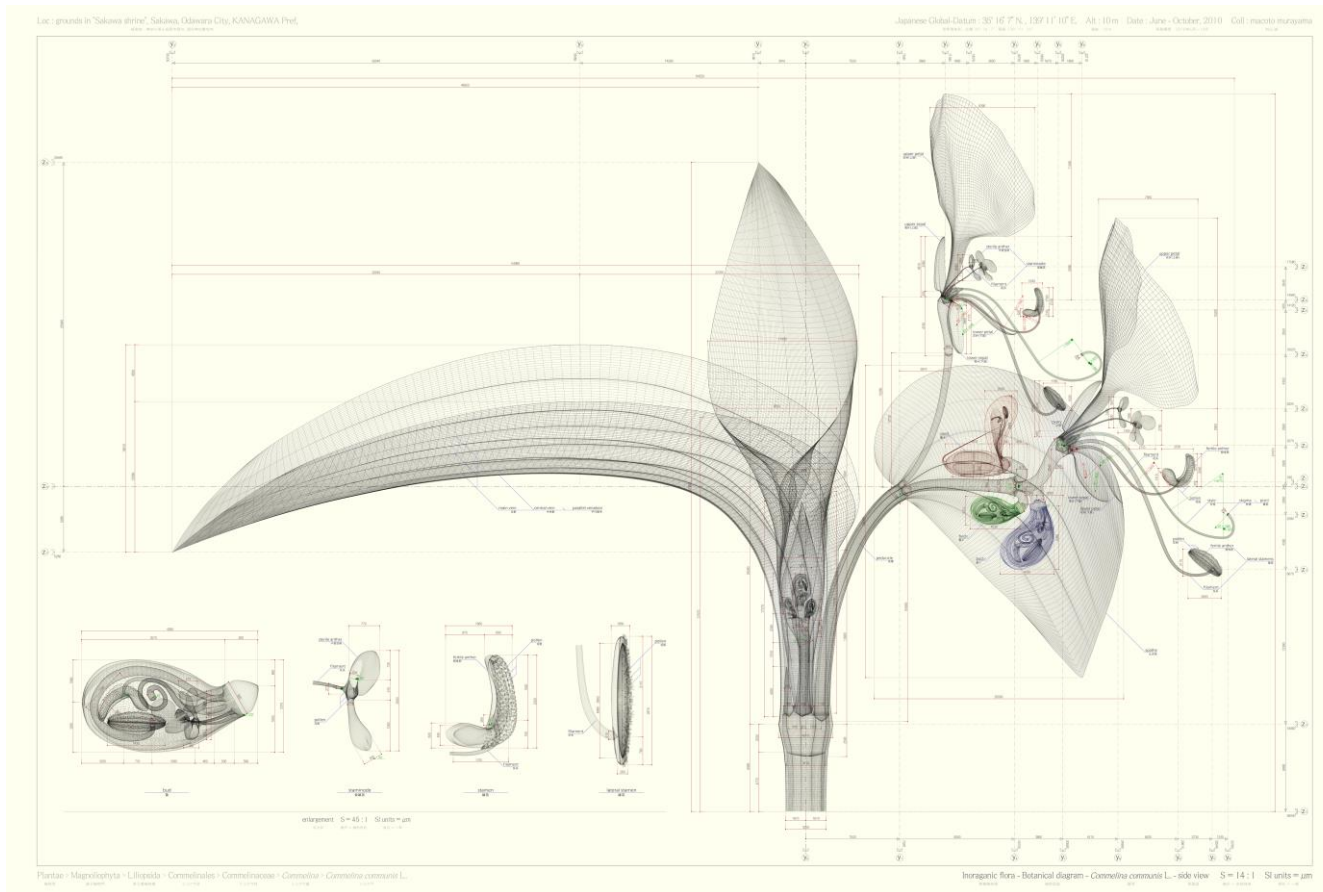

Commelina communis L. - side view - b, digital c-print / diasec framing, 100x150cm / 39.4x59in, 2011 Ed.3 | 5,500 EUR
Ed.1/3 - available   Ed.2/3 - Private Collection, Singapore   Ed. 3/3 - Private Collection, Singapore