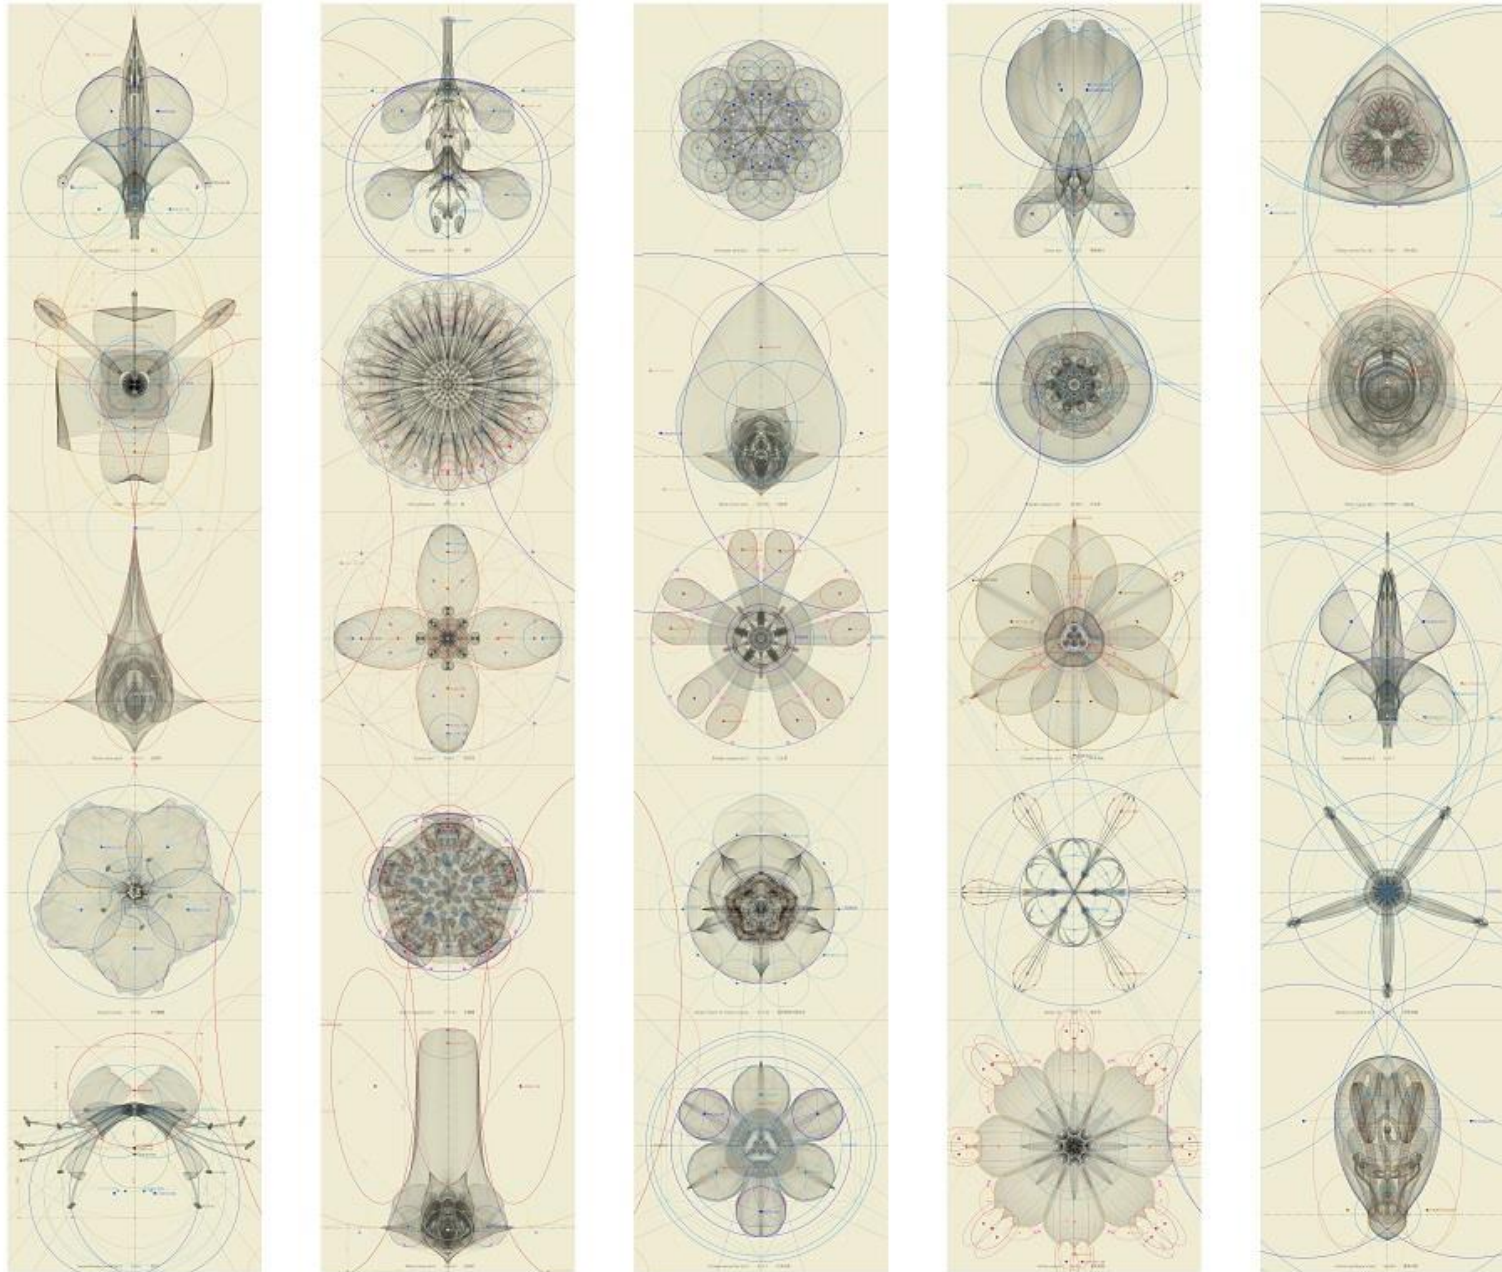

Kosmos-matrix-i-ow, digital c-print / diasec framing, 150x178cm / 59x70in, 2015 Ed8 | 12,000 EUR