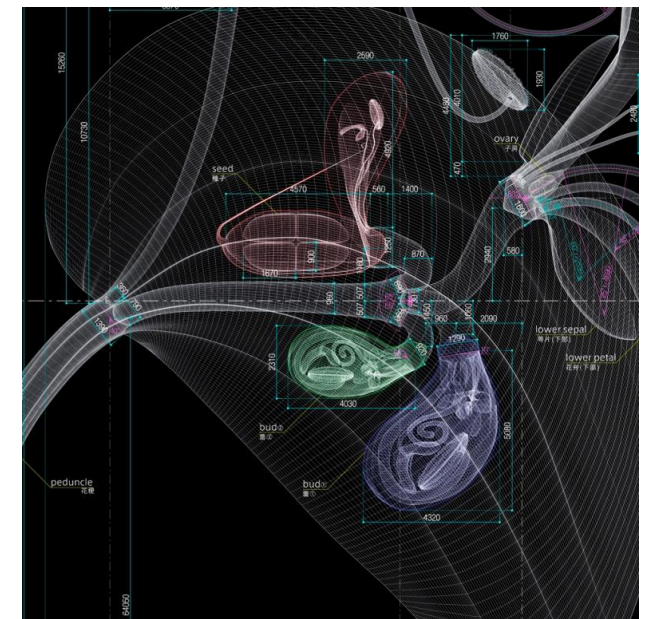

Lathyrus odratus L. – side view - ow, digital c-print / diasec framing, 100x100cm / 39.4x39.4in, 2009-2012, Ed8 | 4,000 EUR

Lathyrus odoratus L. – top view - b, digital c-print / diasec framing, 100x100cm / 39.4x39.4in, 2009-2012, Ed8 | 4,000 EUR

Lathyrus odoratus L. – top view - ow, digital c-print / diasec framing, 100x100cm / 39.4x39.4in, 2009-2012, Ed.8 | 4,000 EUR

Lathyrus odoratus L. – ecology view - b, digital c-print / diasec framing, 100x100cm / 39.4x39.4in, 2009-2012, Ed.8 | 4,000 EUR