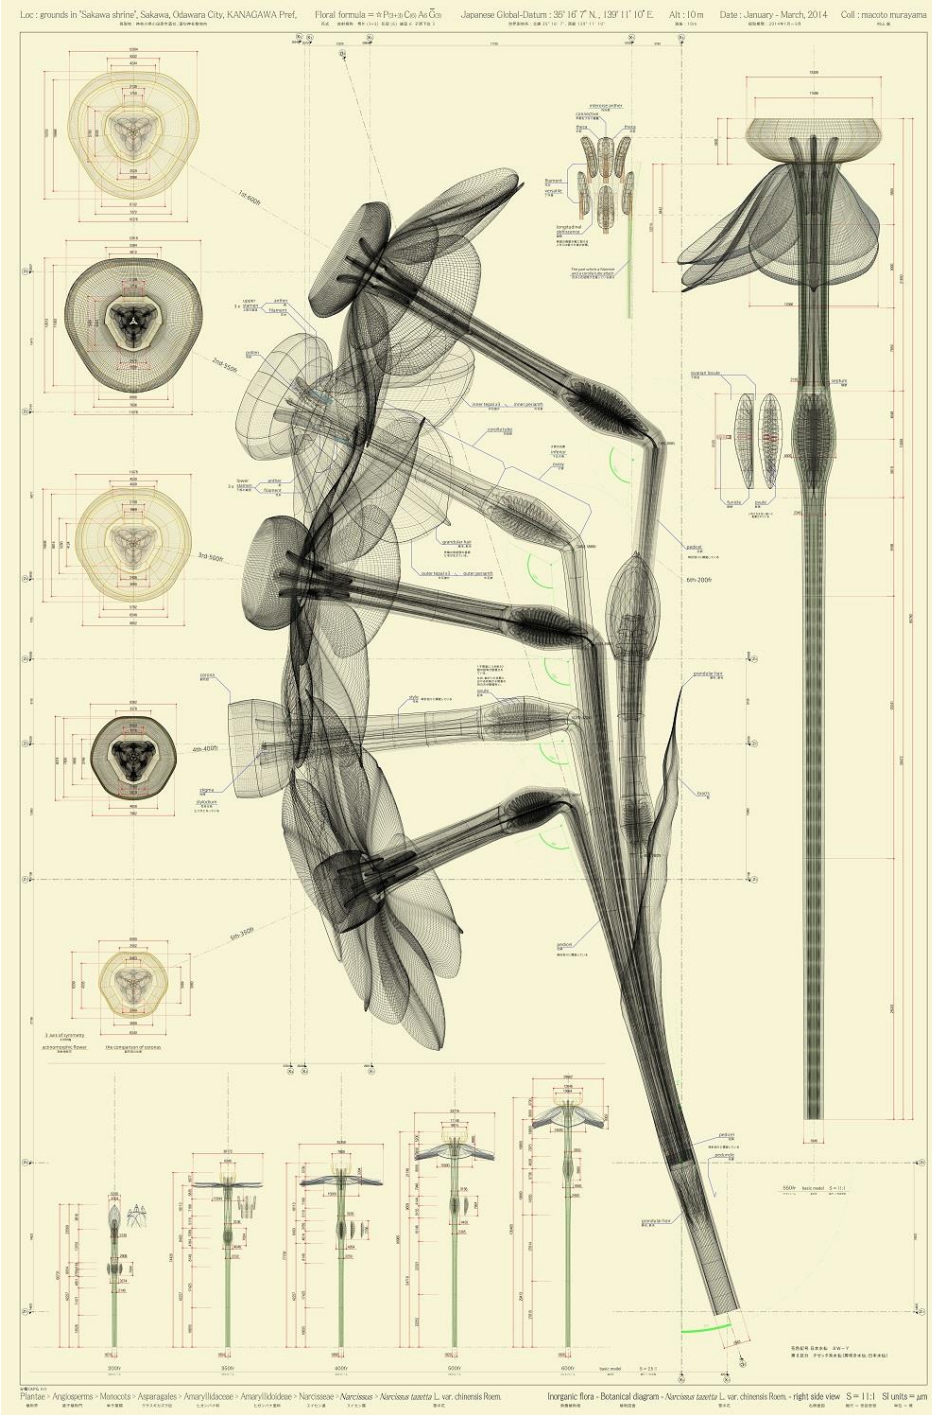

Narcissus tazetta L. var. chinensis M. Roem - front view – ow, digital c-print / diasec framing, 150x100cm / 59x39.4in, 2014, Ed8 | 5,500 EUR

Narcissus tazetta L. var. chinensis M. Roem - left side view – b, digital c-print / diasec framing, 150x100cm / 59x39.4in, 2014, Ed.8 | 5,500 EUR

Narcissus tazetta L. var. chinensis M. Roem - left side view – ow, digital c-print / diasec framing, 150x100cm / 59x39.4in, 2014, Ed.8 | 5,500 EUR

Narcissus tazetta L. var. chinensis M. Roem - right side view – b, digital c-print / diasec framing, 150x100cm / 59x39.4in, 2014, Ed.8 | 5,500 EUR