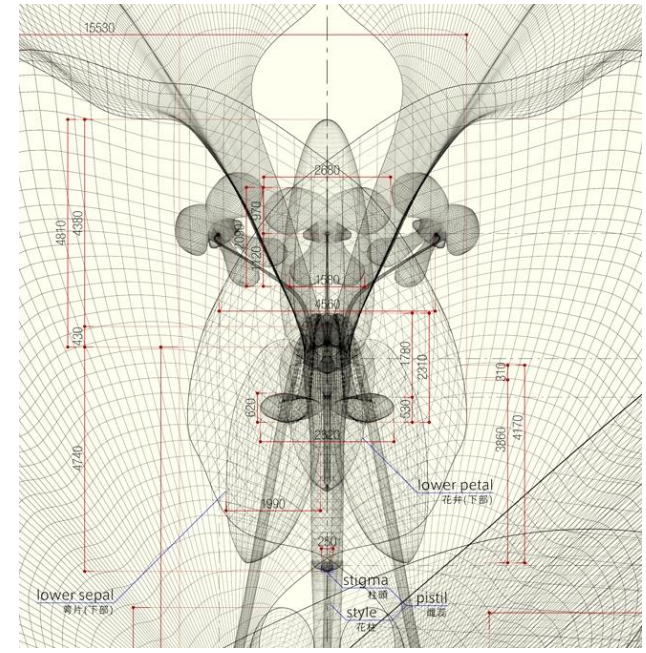

Commelina communis L. – front view – b, digital c-print / diasec framing, 100x100cm / 39.3x39.4cm, 2011 Ed.3 | 4,000 EUR (sold)
Ed.1/3 – Pigozzi Collection, Switzerland   Ed.2/3 – Private Collection, Singapore   Ed. 3/3 – Private Collection, USA