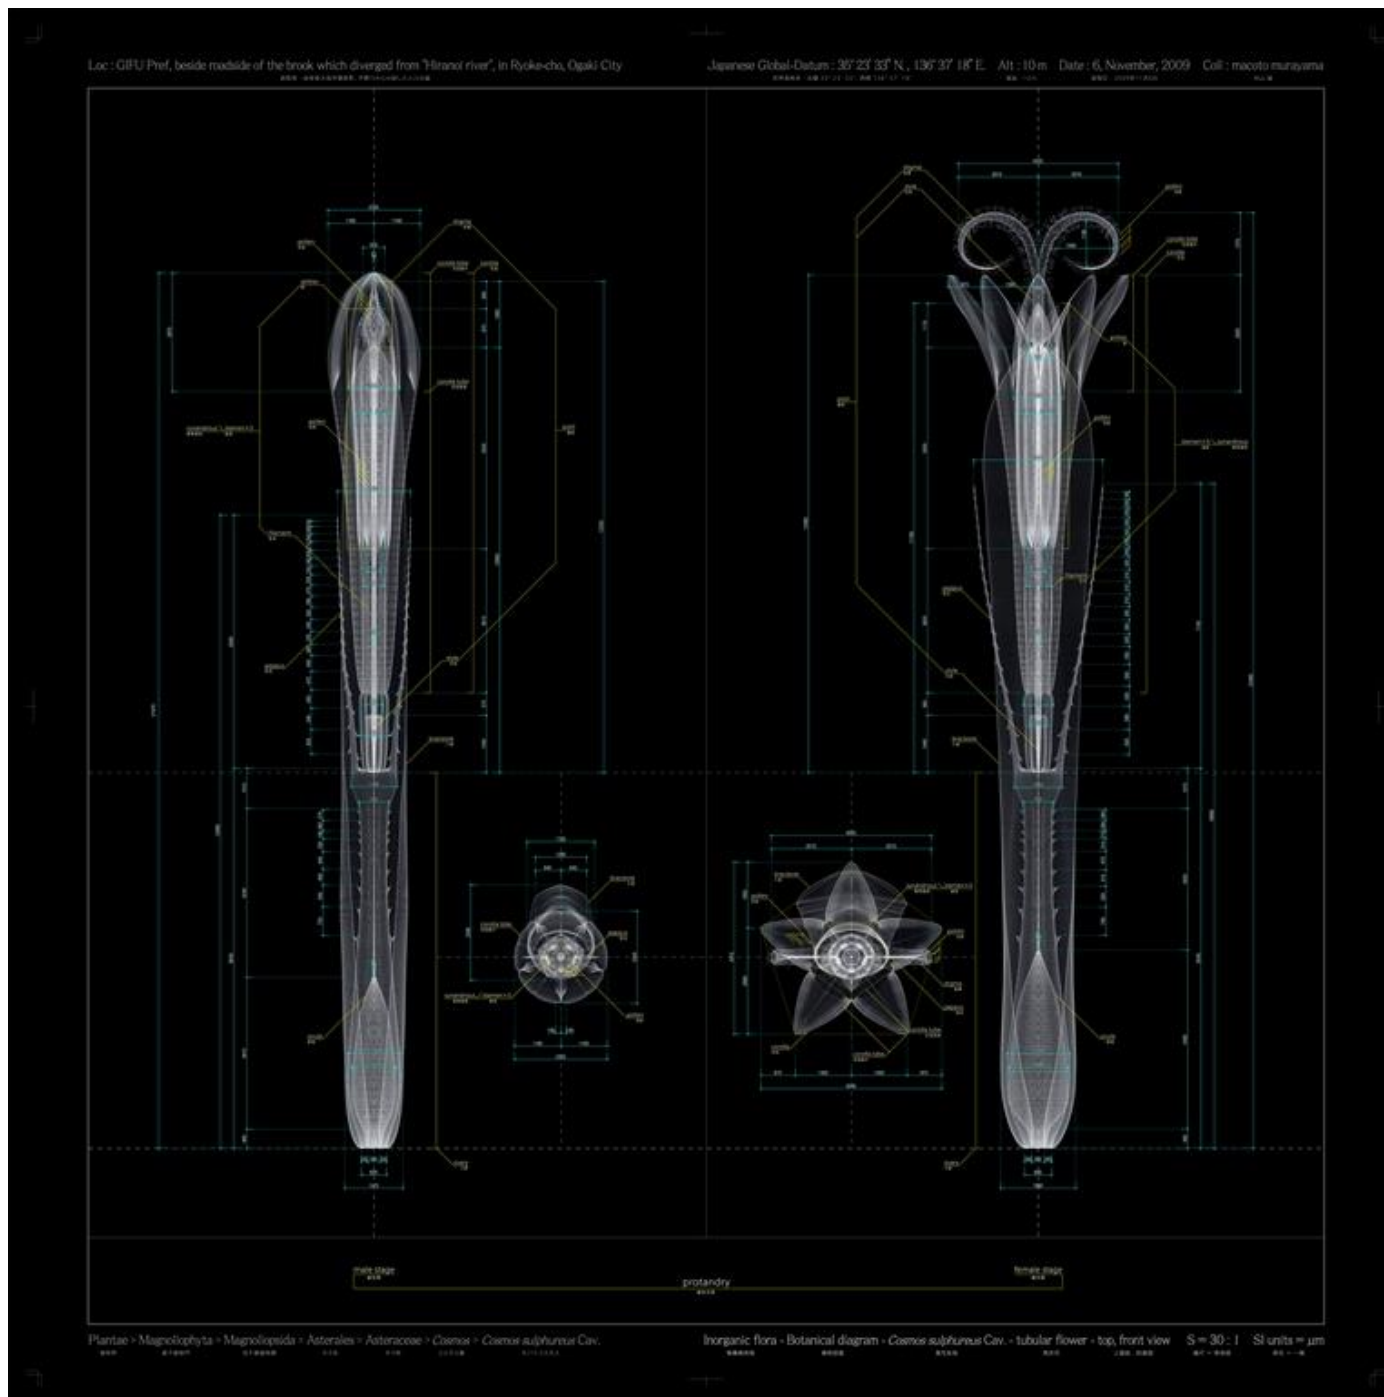

Inorganic flora - Botanical diagram - *Commelina communis* L. - front view S = 14 : 1 SI units = μm

Commelina communis L. – front view – ow, digital c-print / diasec framing, 100x100cm / 39.3x39.4cm, 2011 Ed.3 | 4,000 EUR (sold)
 Ed.1/3 – Pigozzi Collection, Switzerland Ed.2/3 – Private Collection, USA Ed. 3/3 – Private Collection, Germany

Cosmos sulphureus Cav – top view - b, digital c-print / diasec framing, 100x100cm / 39.3x39.4cm, 2011 Ed.3 | 4,000 EUR
Ed.1/3 – Private Collection, China Ed.2/3 – available Ed. 3/3 – available

Cosmos sulphureus Cav - top view - ow, digital c-print / diasec framing, 100x100cm / 39.3x39.4cm, 2011 Ed.3 | 4,000 EUR
Ed.1/3 – available Ed.2/3 – available Ed. 3/3 – available