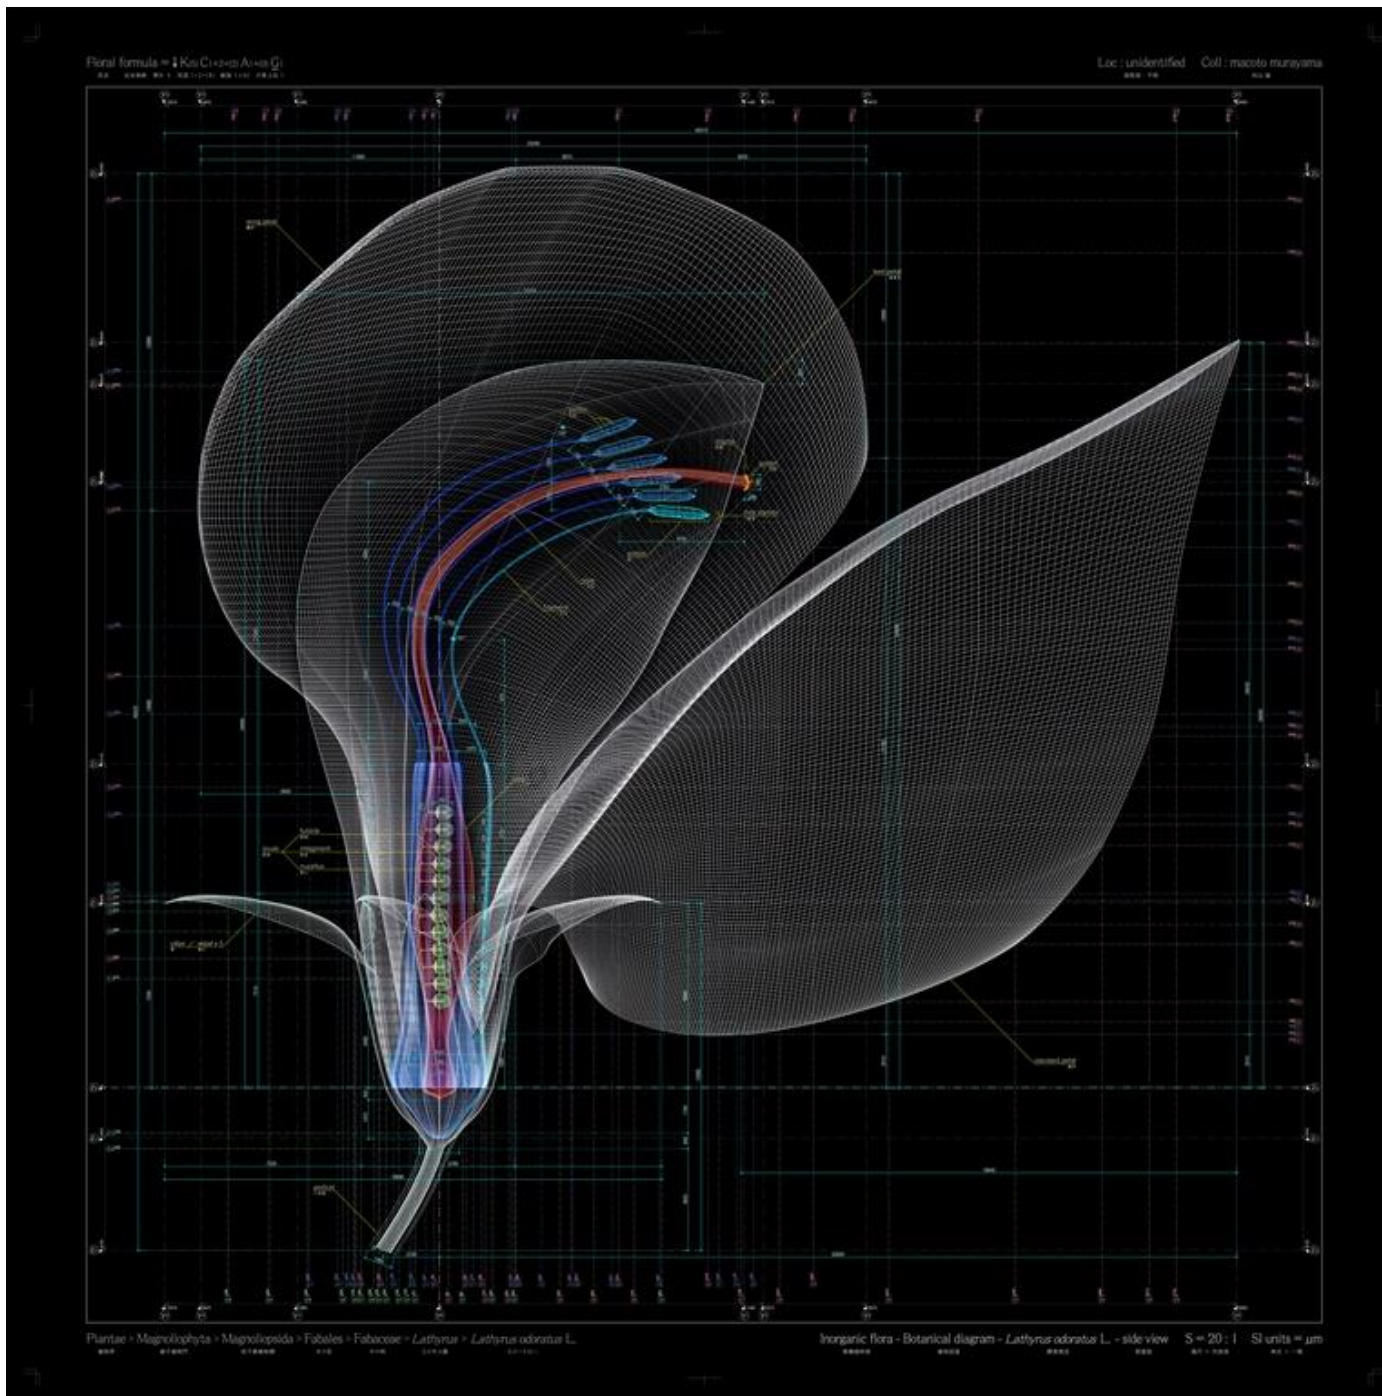

Lathyrus odoratus L. - front view - ow, digital c-print / diasec framing, 100x100cm / 39.4x39.4in, 2009-2012, Ed8 | 4,000 EUR

Lathyrus odoratus L. - side view - b, digital c-print / diasec framing, 100x100cm / 39.4x39.4in, 2009-2012, Ed.8 | 4,000 EUR