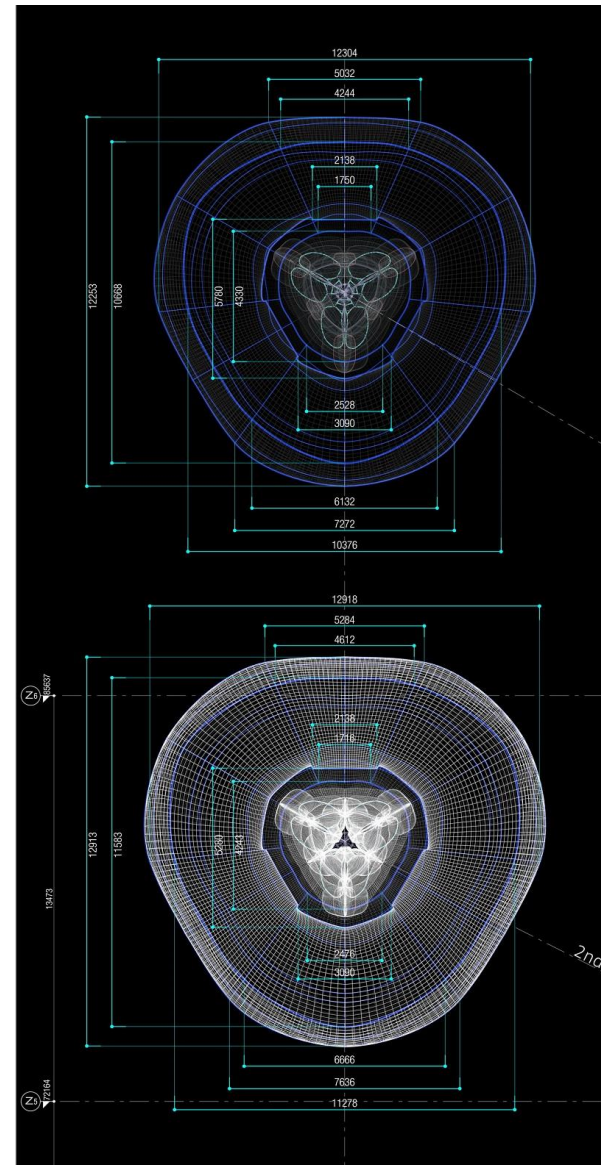

Kosmos-matrix-i-ow, digital c-print / diasec framing, 150x178cm / 59x70in, 2015 Ed8 | 12,000 EUR

Narcissus tazetta L. var. chinensis M. Roem - front view - b, digital c-print / diasec framing, 150x100cm / 59x39.4in, 2014 Ed.8 | 5,500 EUR

Narcissus tazetta L. var. chinensis M. Roem - front view – ow, digital c-print / diasec framing, 150x100cm / 59x39.4in, 2014, Ed8 | 5,500 EUR

Narcissus tazetta L. var. chinensis M. Roem - left side view – b, digital c-print / diasec framing, 150x100cm / 59x39.4in, 2014, Ed.8 | 5,500 EUR

Narcissus tazetta L. var. chinensis M. Roem - left side view – ow, digital c-print / diasec framing, 150x100cm / 59x39.4in, 2014, Ed.8 | 5,500 EUR

Narcissus tazetta L. var. chinensis M. Roem - right side view – b, digital c-print / diasec framing, 150x100cm / 59x39.4in, 2014, Ed.8 | 5,500 EUR