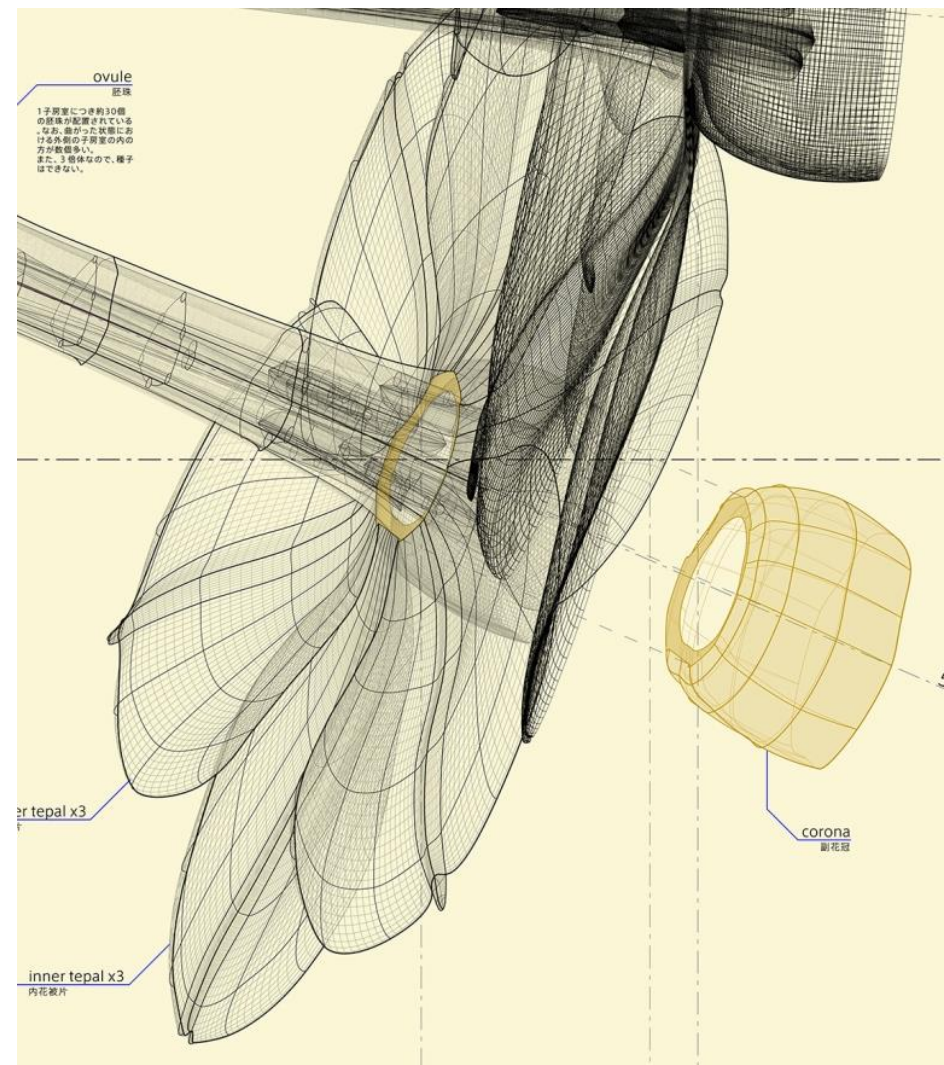

Kosmos-matrix-i-ow, digital c-print / diasec framing, 150x178cm / 59x70in, 2015 Ed8 | 12,000 EUR

Narcissus tazetta L. var. chinensis M. Roem - front view - b, digital c-print / diasec framing, 150x100cm / 59x39.4in, 2014 Ed.8 | 5,500 EUR

Narcissus tazetta L. var. chinensis M. Roem - front view – ow, digital c-print / diasec framing, 150x100cm / 59x39.4in, 2014, Ed8 | 5,500 EUR

Narcissus tazetta L. var. chinensis M. Roem - left side view – b, digital c-print / diasec framing, 150x100cm / 59x39.4in, 2014, Ed.8 | 5,500 EUR