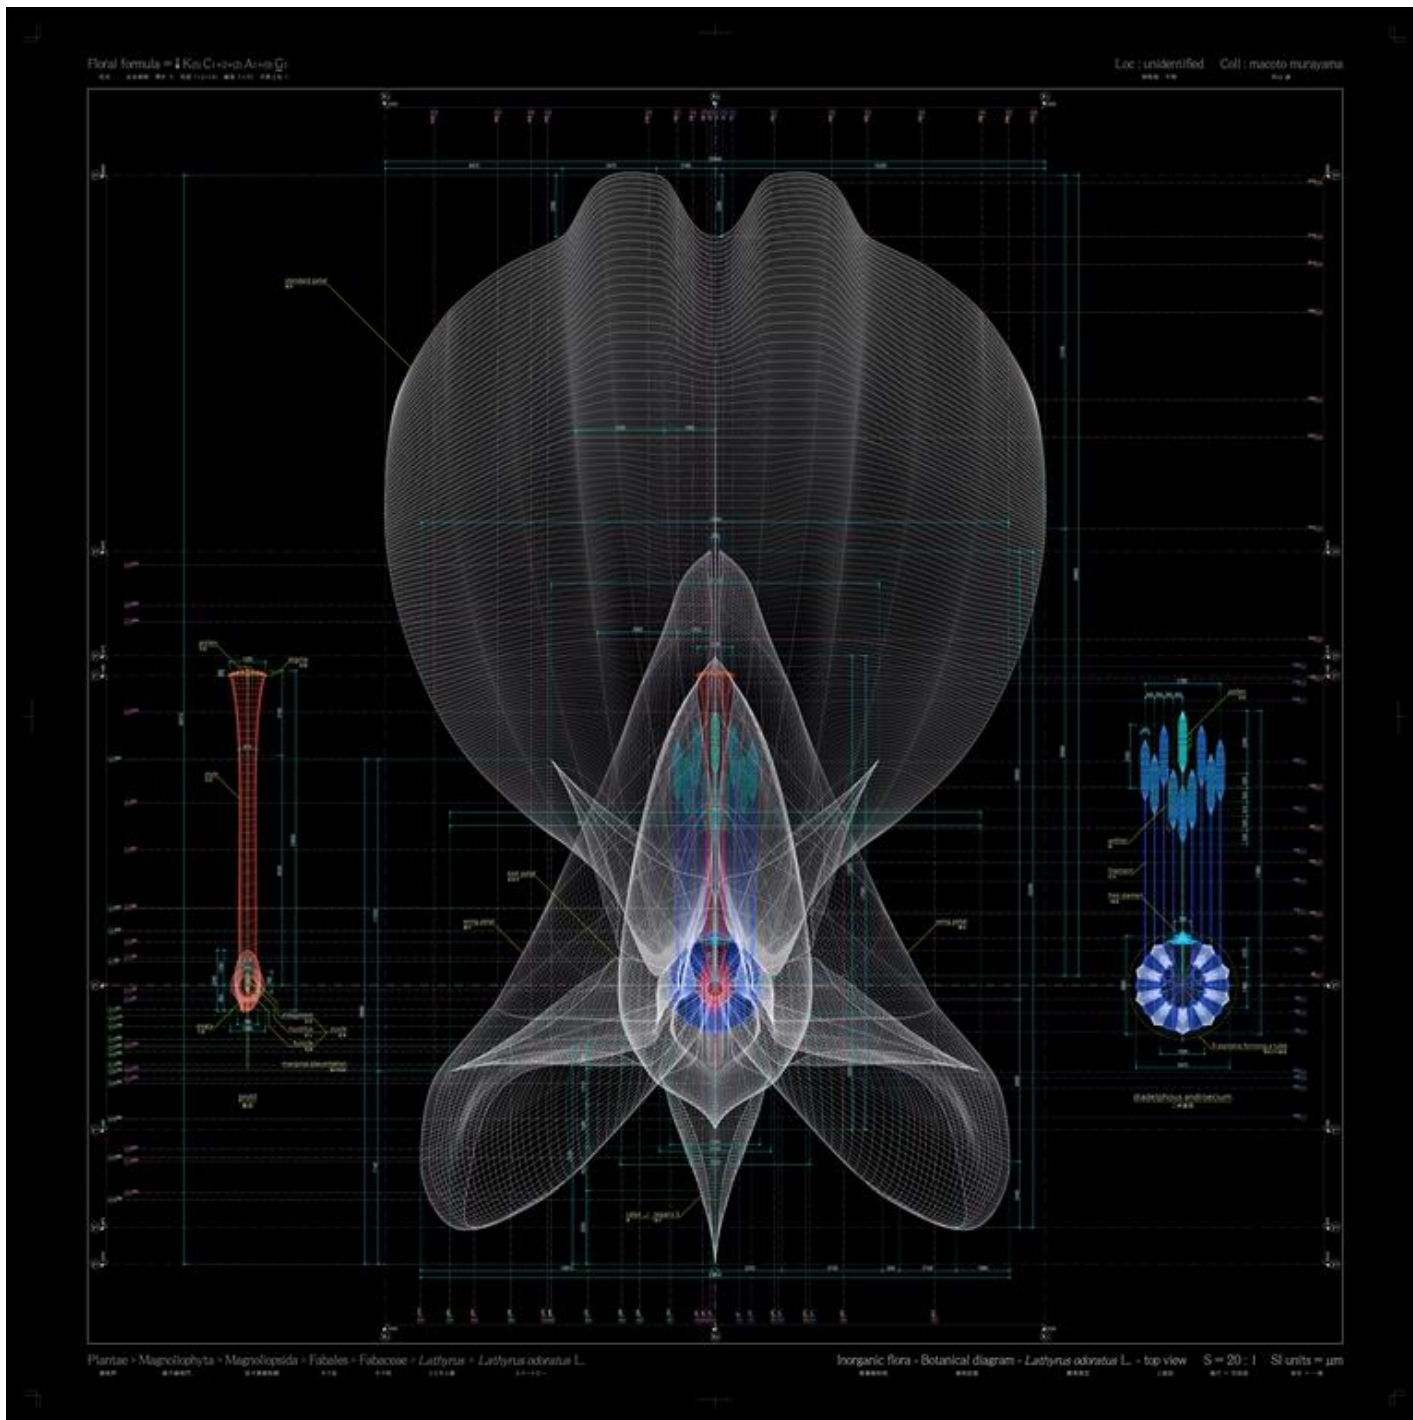

Lathyrus odratus L. – side view - ow, digital c-print / diasec framing, 100x100cm / 39.4x39.4in, 2009-2012, Ed8 | 4,000 EUR

Lathyrus odoratus L. – top view - b, digital c-print / diasec framing, 100x100cm / 39.4x39.4in, 2009-2012, Ed8 | 4,000 EUR