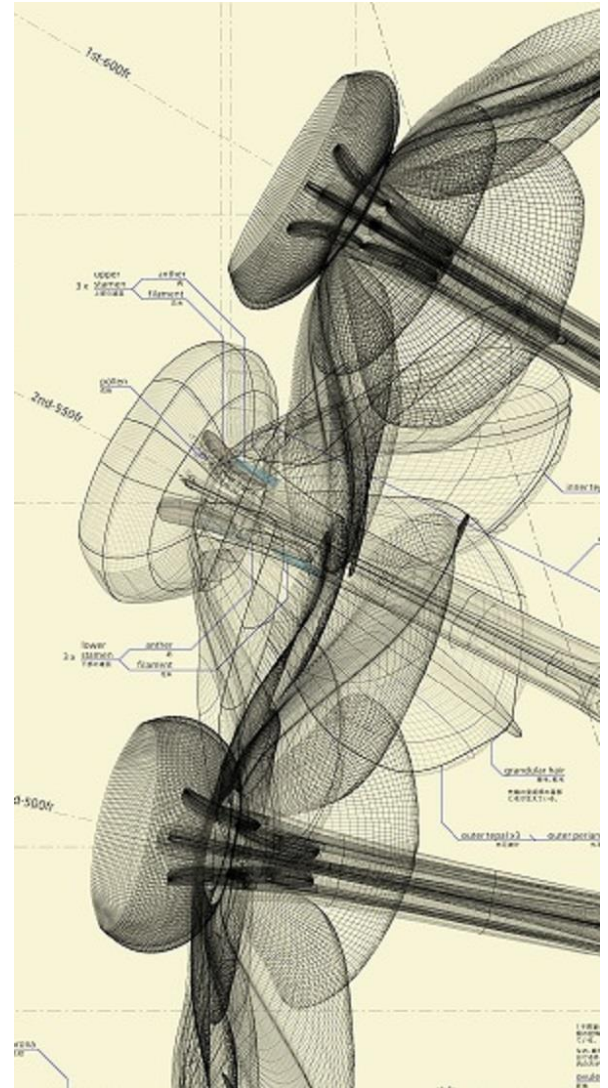

Narcissus tazetta L. var. chinensis M. Roem - front view – ow, digital c-print / diasec framing, 150x100cm / 59x39.4in, 2014, Ed8 | 5,500 EUR

Narcissus tazetta L. var. chinensis M. Roem - left side view – b, digital c-print / diasec framing, 150x100cm / 59x39.4in, 2014, Ed.8 | 5,500 EUR

Narcissus tazetta L. var. chinensis M. Roem - left side view – ow, digital c-print / diasec framing, 150x100cm / 59x39.4in, 2014, Ed.8 | 5,500 EUR

Narcissus tazetta L. var. chinensis M. Roem - right side view – b, digital c-print / diasec framing, 150x100cm / 59x39.4in, 2014, Ed.8 | 5,500 EUR