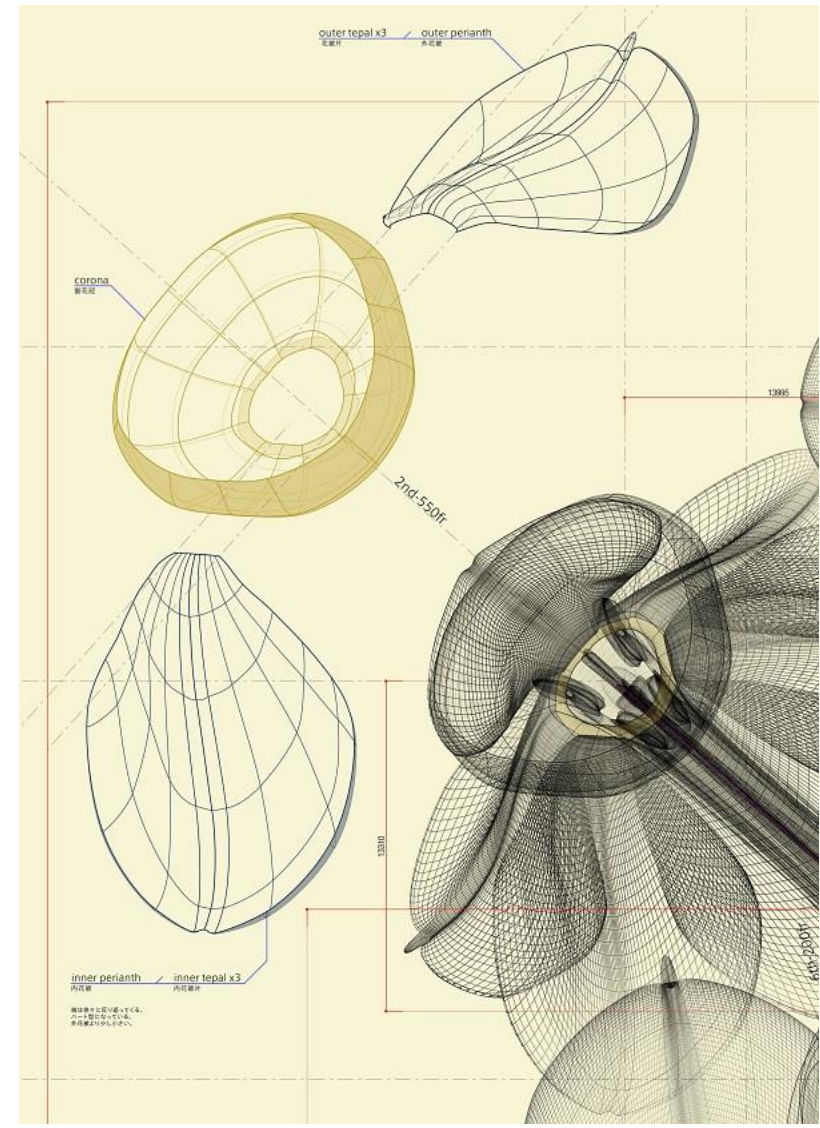

Date : 2013 - 2015

Collector : macoto murayama

Trifolium repens L.-top view-No.10, digital c-print / diasec framing, 100x100cm / 39.4x39.4in, 2016 Ed.8 | 4,000 EUR

Kosmos-matrix-i-b, digital c-print / diasec framing, 150x178cm / 59x70in, 2015 Ed.8 | 12,000 EUR

Kosmos-matrix-i-ow, digital c-print / diasec framing, 150x178cm / 59x70in, 2015 Ed8 | 12,000 EUR

Narcissus tazetta L. var. chinensis M. Roem - front view - b, digital c-print / diasec framing, 150x100cm / 59x39.4in, 2014 Ed.8 | 5,500 EUR

Narcissus tazetta L. var. chinensis M. Roem - front view – ow, digital c-print / diasec framing, 150x100cm / 59x39.4in, 2014, Ed8 | 5,500 EUR

Narcissus tazetta L. var. chinensis M. Roem - left side view – b, digital c-print / diasec framing, 150x100cm / 59x39.4in, 2014, Ed.8 | 5,500 EUR