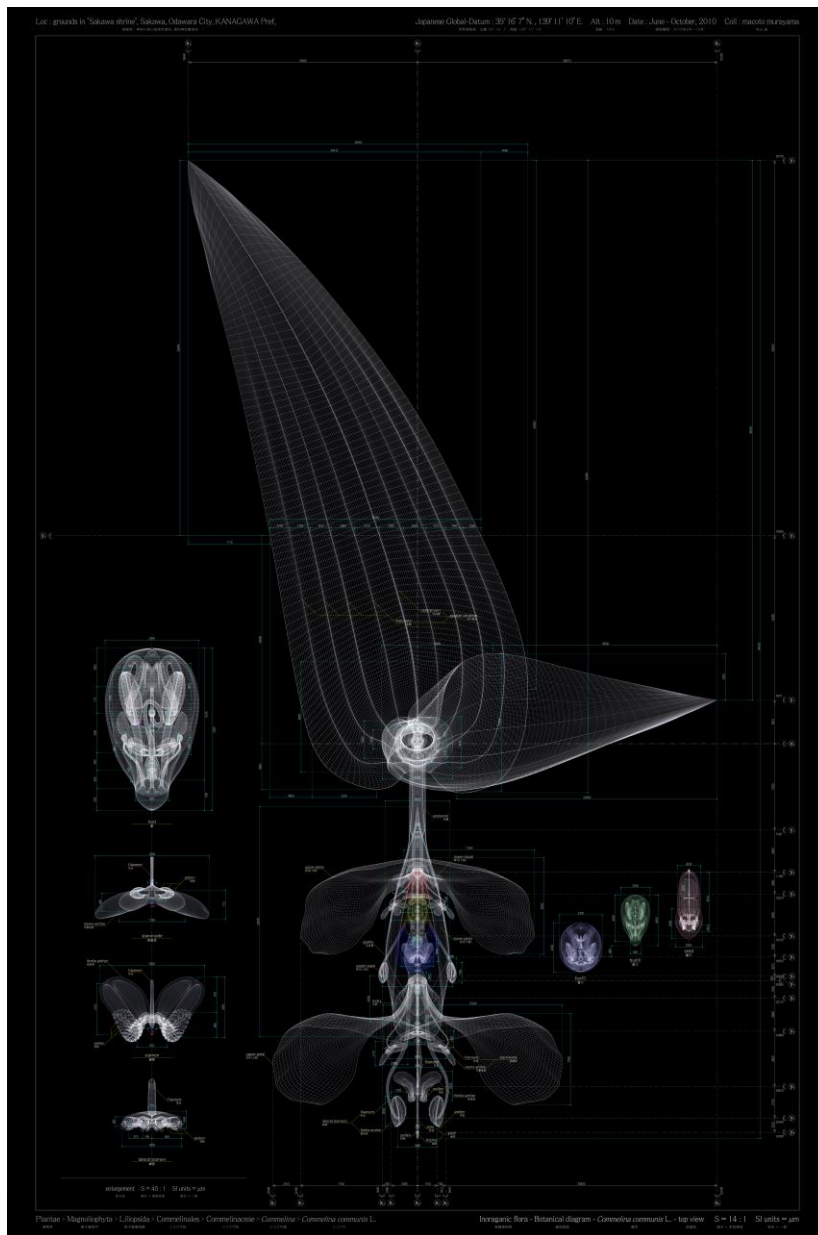

Commelina communis L. - side view – ow, digital c-print / diasec framing, 100x150cm / 39.4x59in, 2011 Ed.3 | 5,500 EUR (sold)
Ed.1/3 – Private Collection   Ed.2/3 – Private Collection, Netherlands   Ed. 3/3 – Private Collection, Germany

Commelina communis L. – top view – b, digital c-print / diasec framing, 100x150cm / 59x39.4in, 2011 Ed.3 | 5,500 EUR (sold)
Ed.1/3 – Private Collection, China   Ed.2/3 – Private Collection, China   Ed. 3/3 – Private Collection, Germany