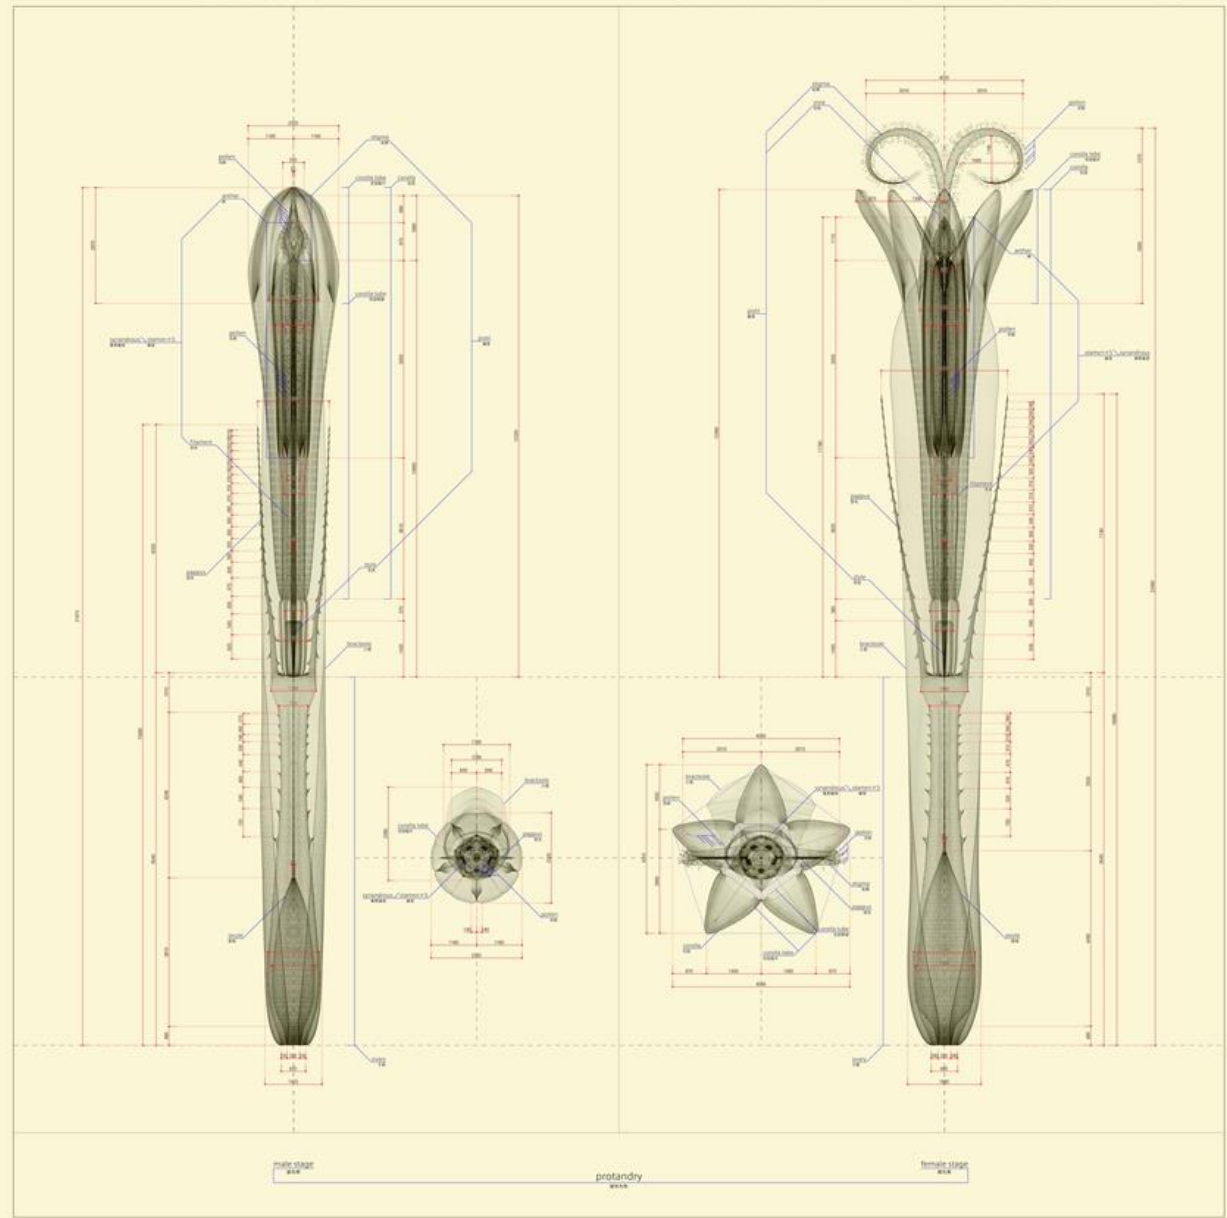

Cosmos sulphureus Cav - tubular flower - b, digital c-print / diasec framing, 100x100cm / 39.3x39.4cm, 2011 Ed.3 | 4,000 EUR
Ed.1/3 – Pigozzi Collection, Switzerland   Ed.2/3 – available   Ed.3/3 – available

Cosmos sulphureus Cav. - tubular flower - top, front view - ow, digital c-print / diasec framing, 100x100cm / 39.3x39.4cm, 2011 Ed.3 | 4,000 EUR
Ed.1/3 - Private Collection, Singapore   Ed.2/3 - available   Ed. 3/3 - available