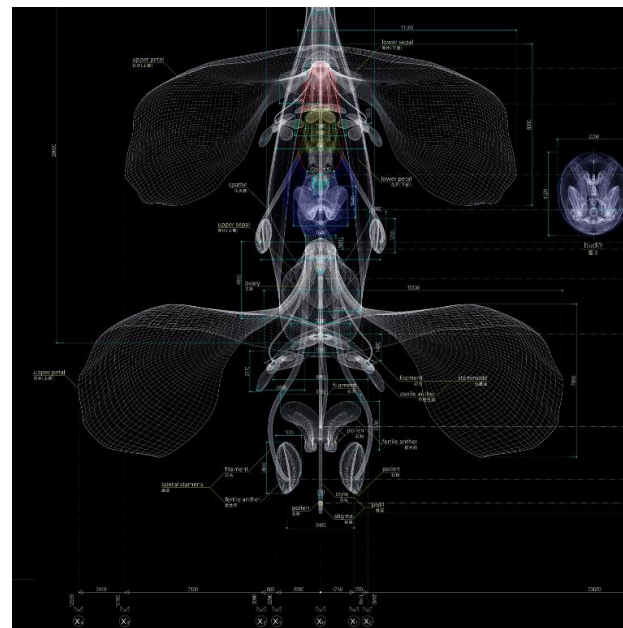

Commelina communis L. – top view – b, digital c-print / diasec framing, 100x150cm / 59x39.4in, 2011 Ed.3 | 5,500 EUR (sold)
Ed.1/3 – Private Collection, China   Ed.2/3 – Private Collection, China   Ed. 3/3 – Private Collection, Germany