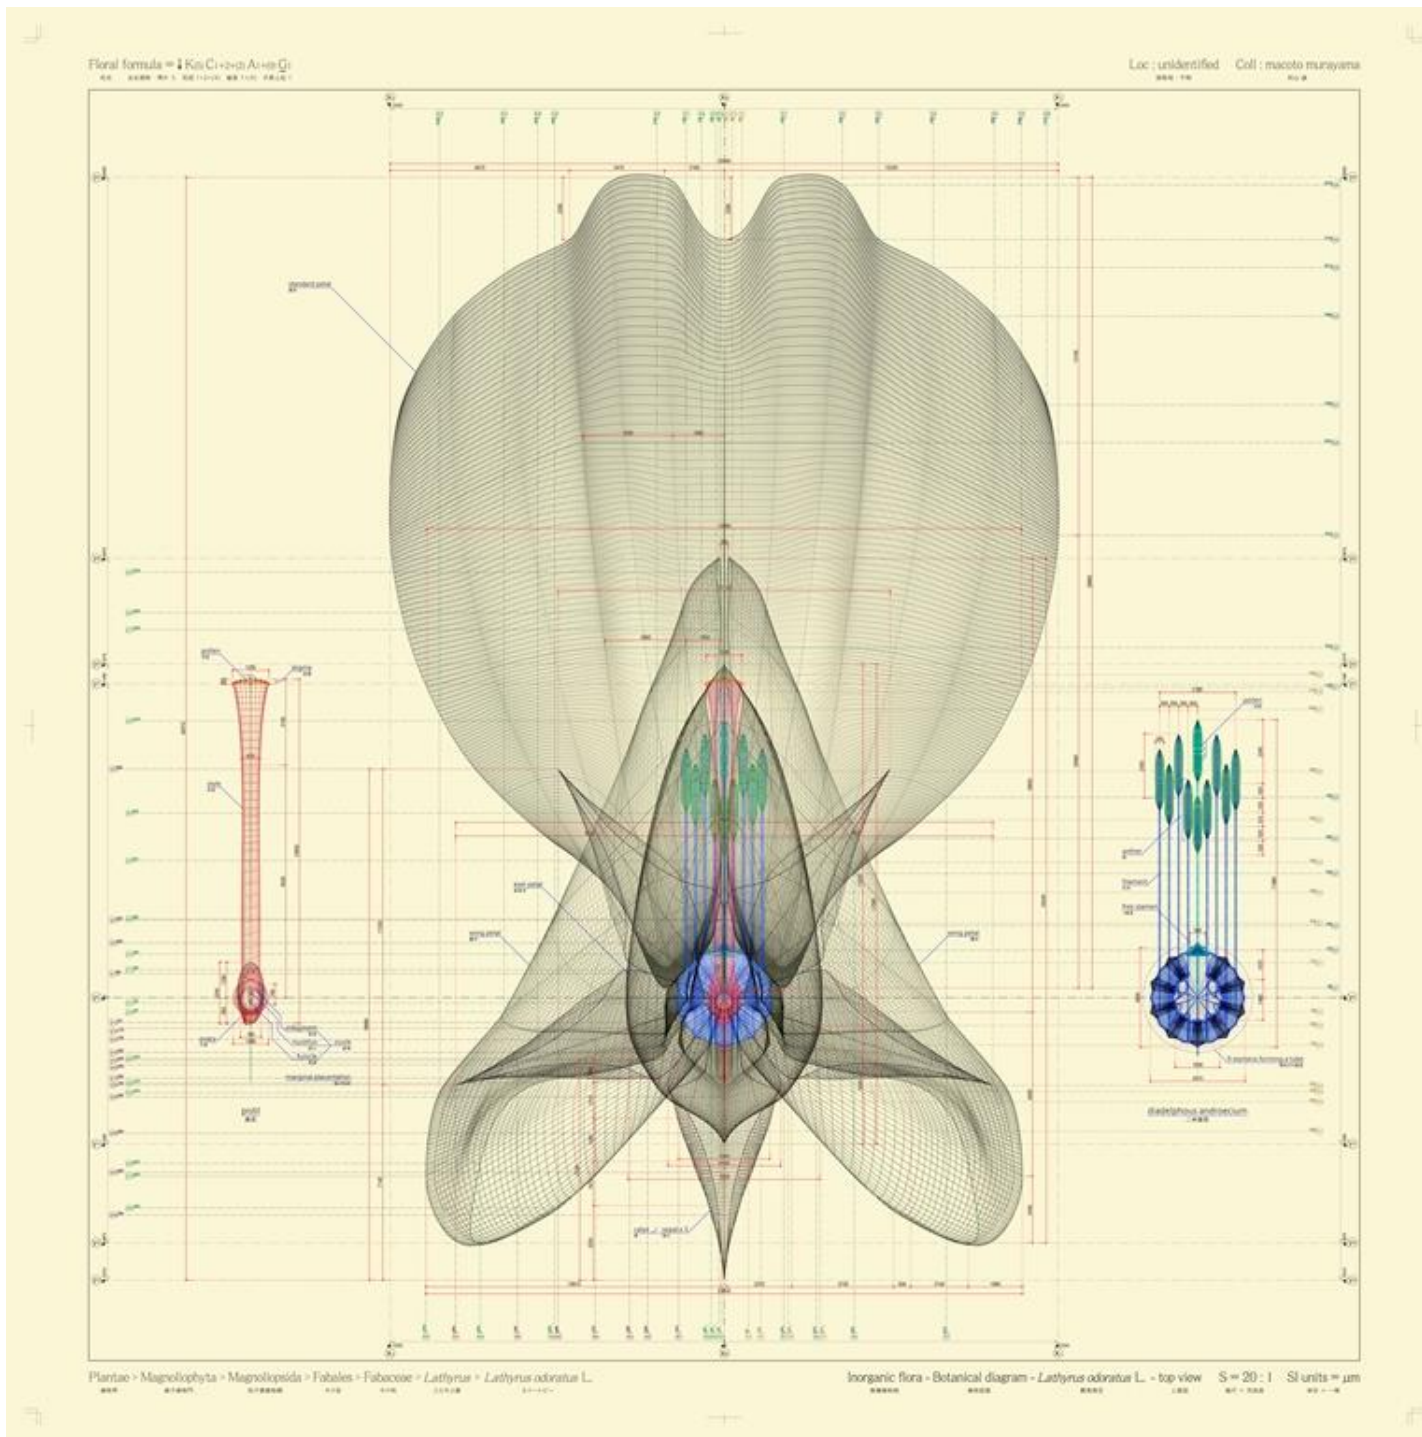

Lathyrus odoratus L. - front view - ow, digital c-print / diasec framing, 100x100cm / 39.4x39.4in, 2009-2012, Ed8 | 4,000 EUR

Lathyrus odoratus L. - side view - b, digital c-print / diasec framing, 100x100cm / 39.4x39.4in, 2009-2012, Ed.8 | 4,000 EUR

Lathyrus odratus L. – side view - ow, digital c-print / diasec framing, 100x100cm / 39.4x39.4in, 2009-2012, Ed8 | 4,000 EUR

Lathyrus odoratus L. – top view - b, digital c-print / diasec framing, 100x100cm / 39.4x39.4in, 2009-2012, Ed8 | 4,000 EUR