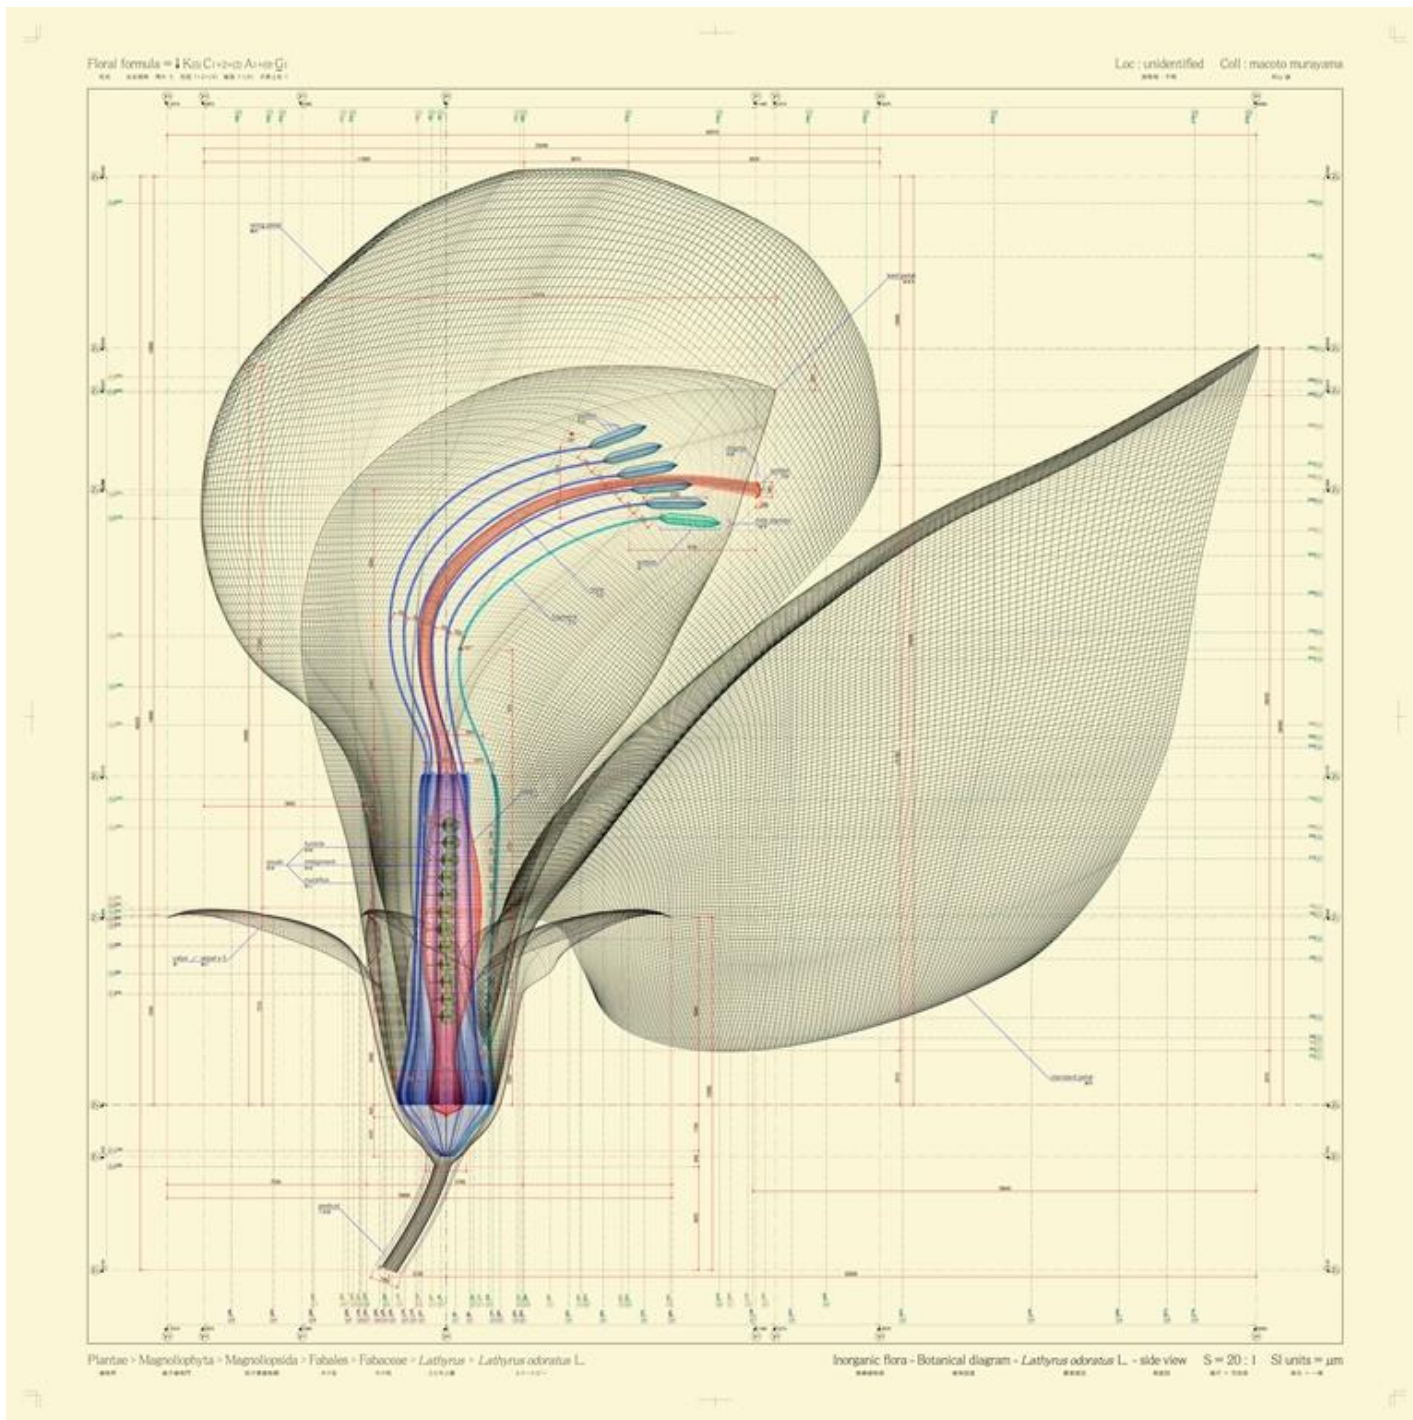

Lathyrus odoratus L. - side view - b, digital c-print / diasec framing, 100x100cm / 39.4x39.4in, 2009-2012, Ed.8 | 4,000 EUR

Lathyrus odratus L. – side view - ow, digital c-print / diasec framing, 100x100cm / 39.4x39.4in, 2009-2012, Ed8 | 4,000 EUR