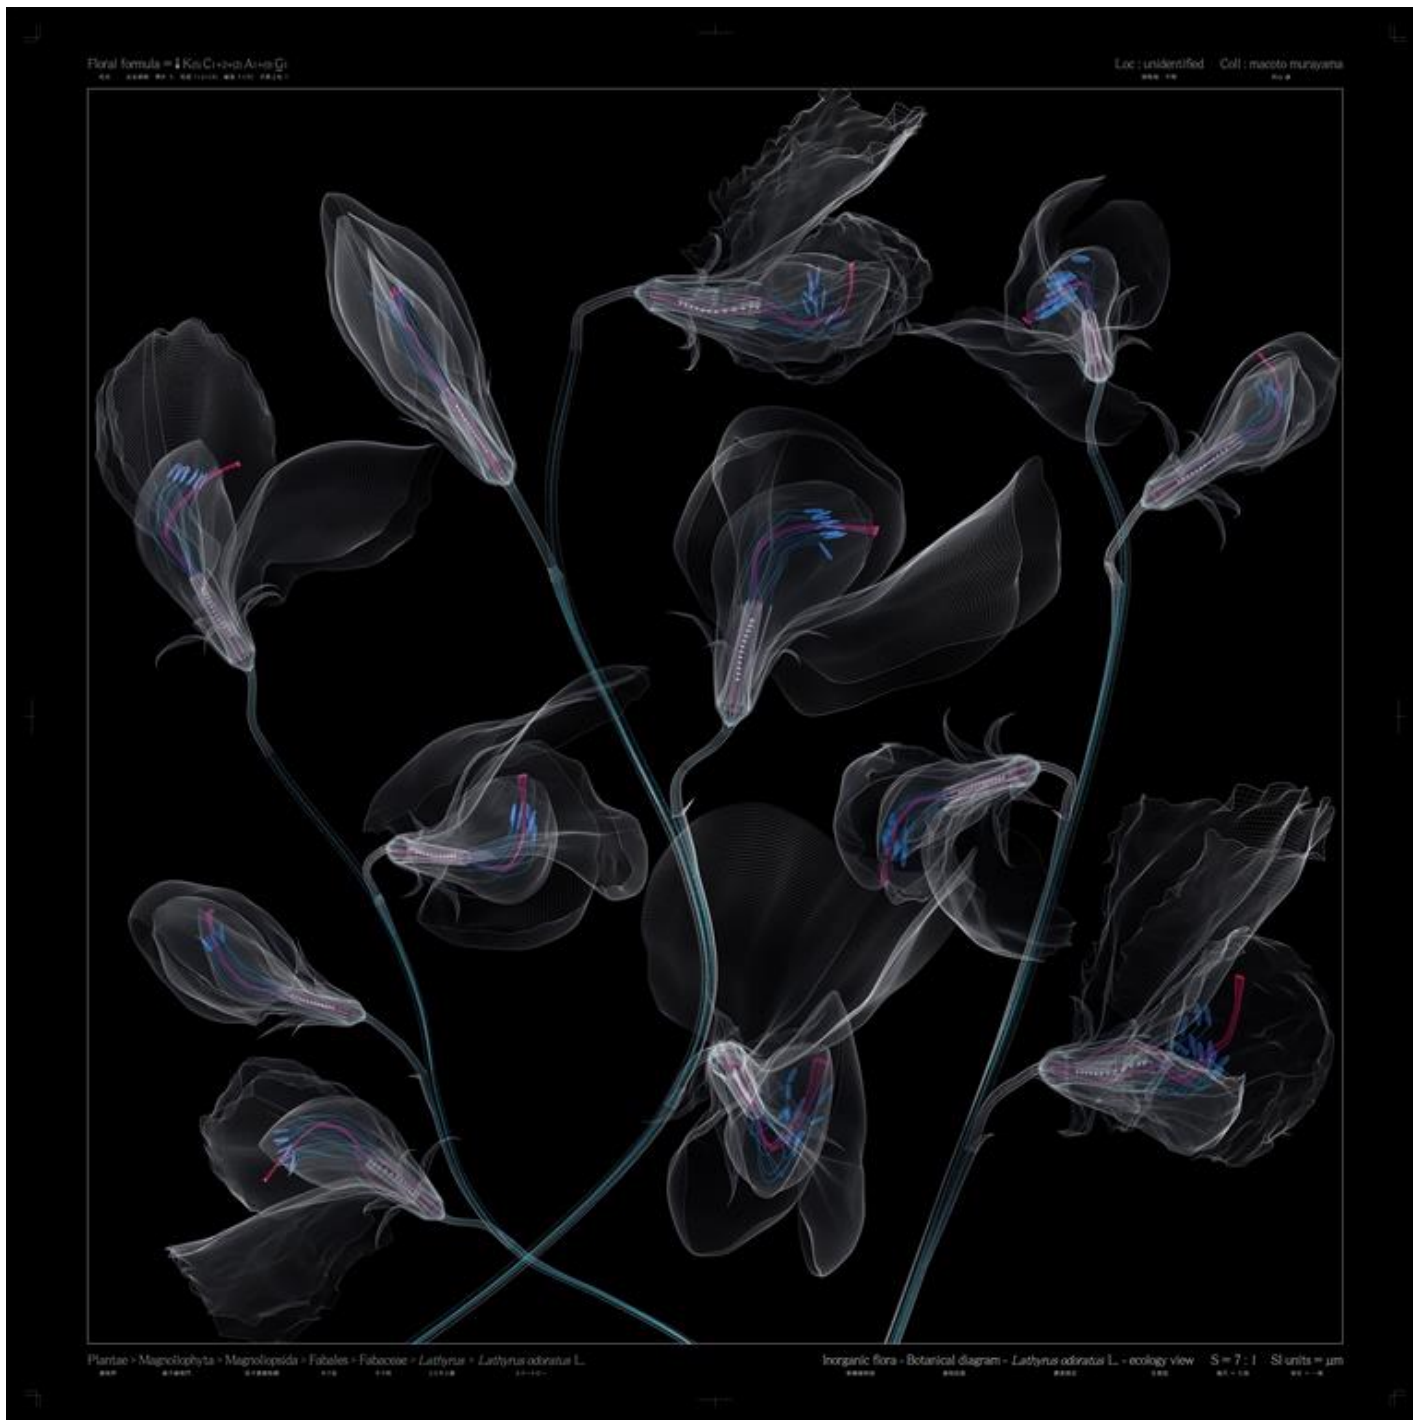

Lathyrus odoratus L. – top view - ow, digital c-print / diasec framing, 100x100cm / 39.4x39.4in, 2009-2012, Ed.8 | 4,000 EUR

Lathyrus odoratus L. – ecology view - b, digital c-print / diasec framing, 100x100cm / 39.4x39.4in, 2009-2012, Ed.8 | 4,000 EUR