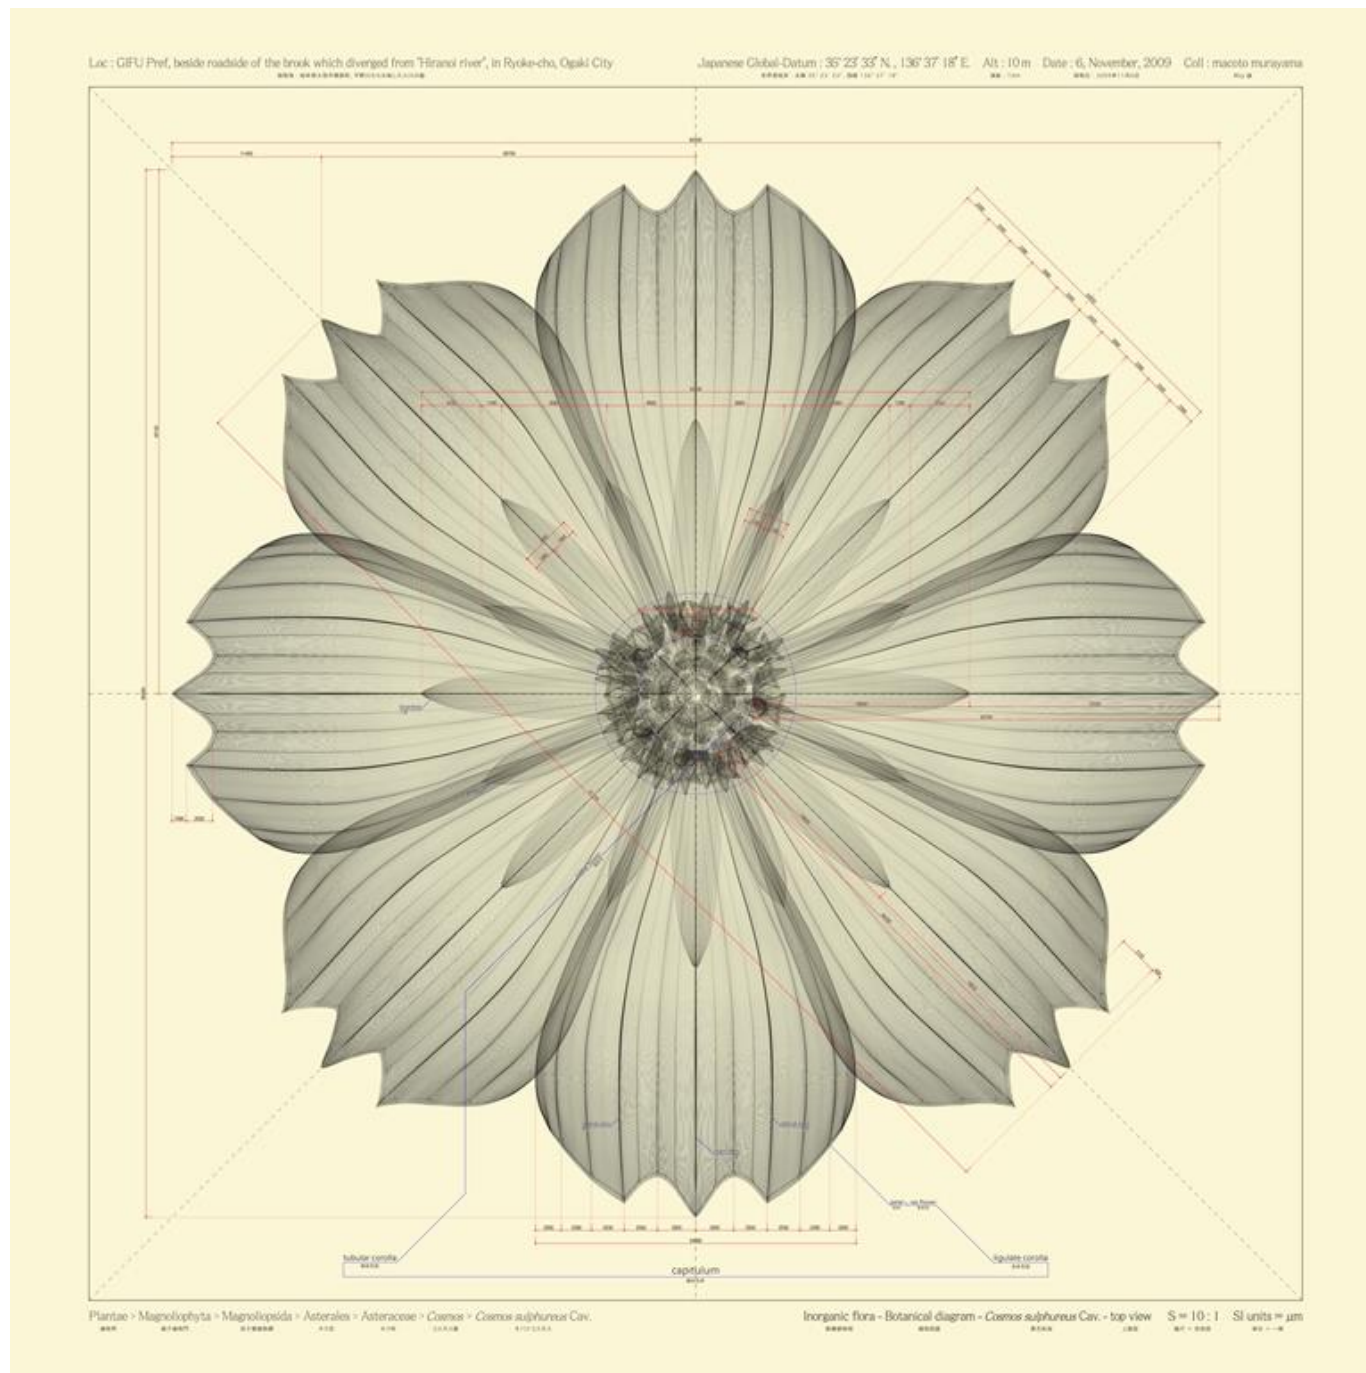

Cosmos sulphureus Cav – top view - b, digital c-print / diasec framing, 100x100cm / 39.3x39.4cm, 2011 Ed.3 | 4,000 EUR
Ed.1/3 – Private Collection, China   Ed.2/3 – available   Ed. 3/3 – available

Cosmos sulphureus Cav - top view - ow, digital c-print / diasec framing, 100x100cm / 39.3x39.4cm, 2011 Ed.3 | 4,000 EUR
Ed.1/3 – available   Ed.2/3 – available   Ed. 3/3 – available