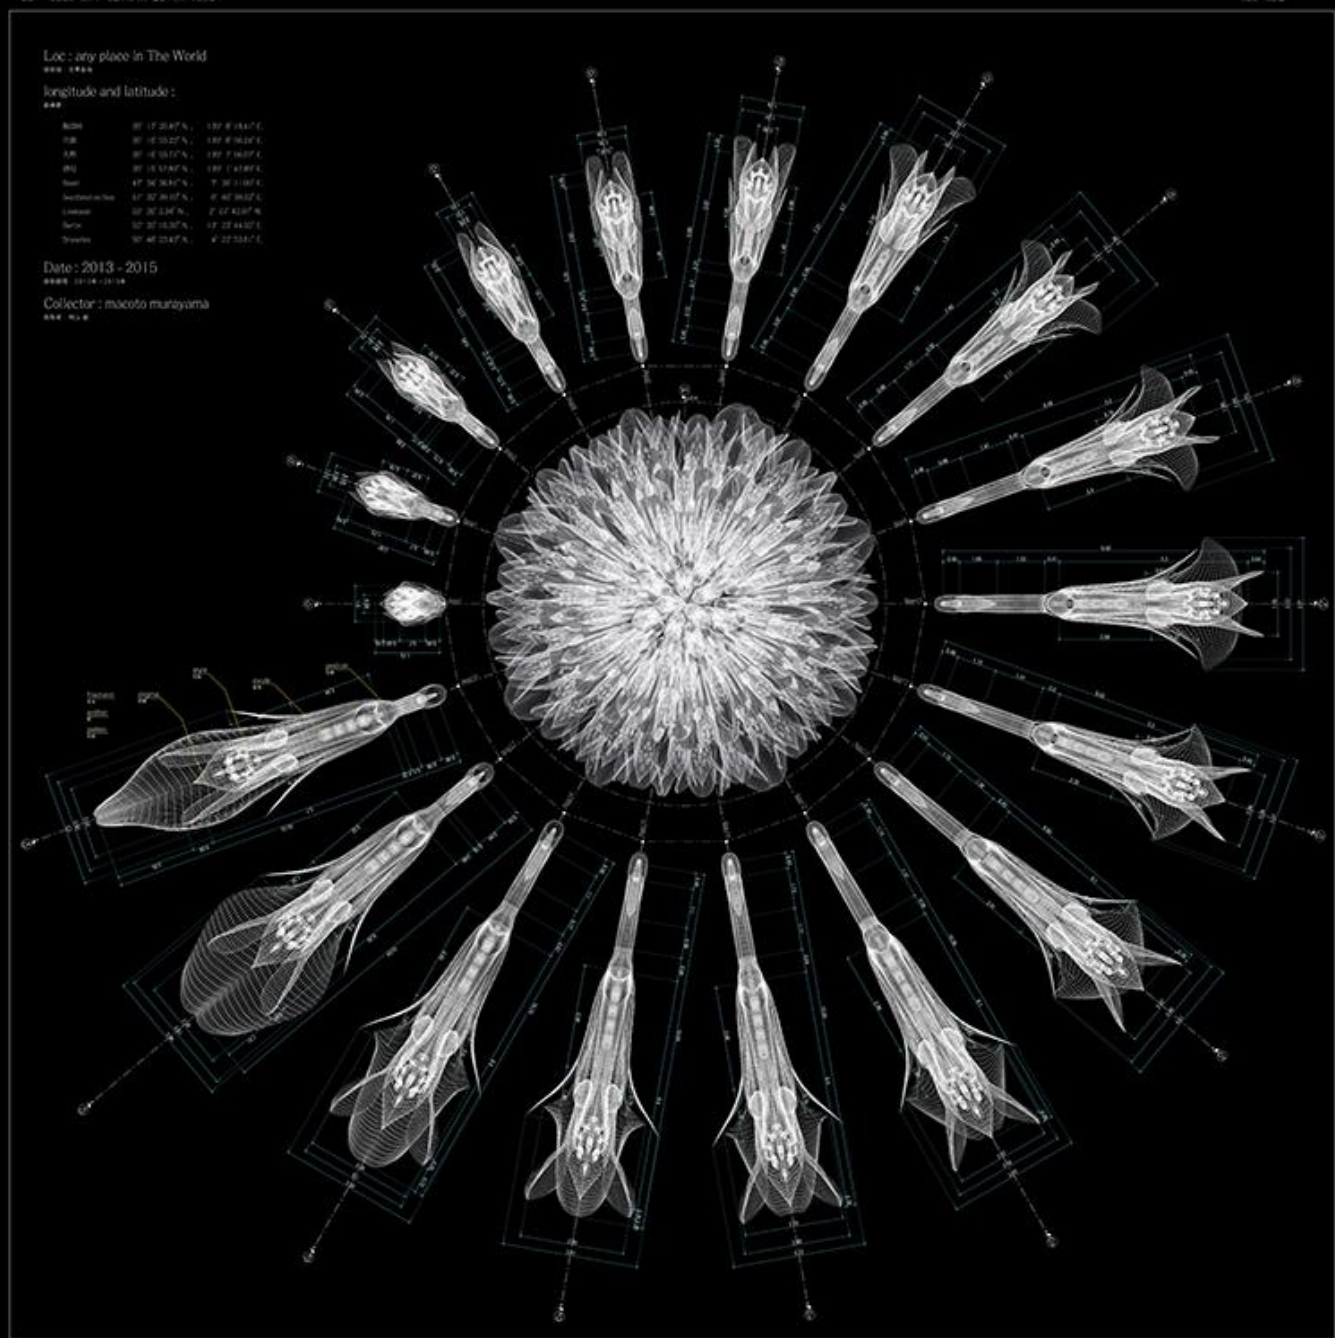

Loc : any place in The World

longitude and latitude :

Date : 2013 - 2015

Collector : macoto murayama