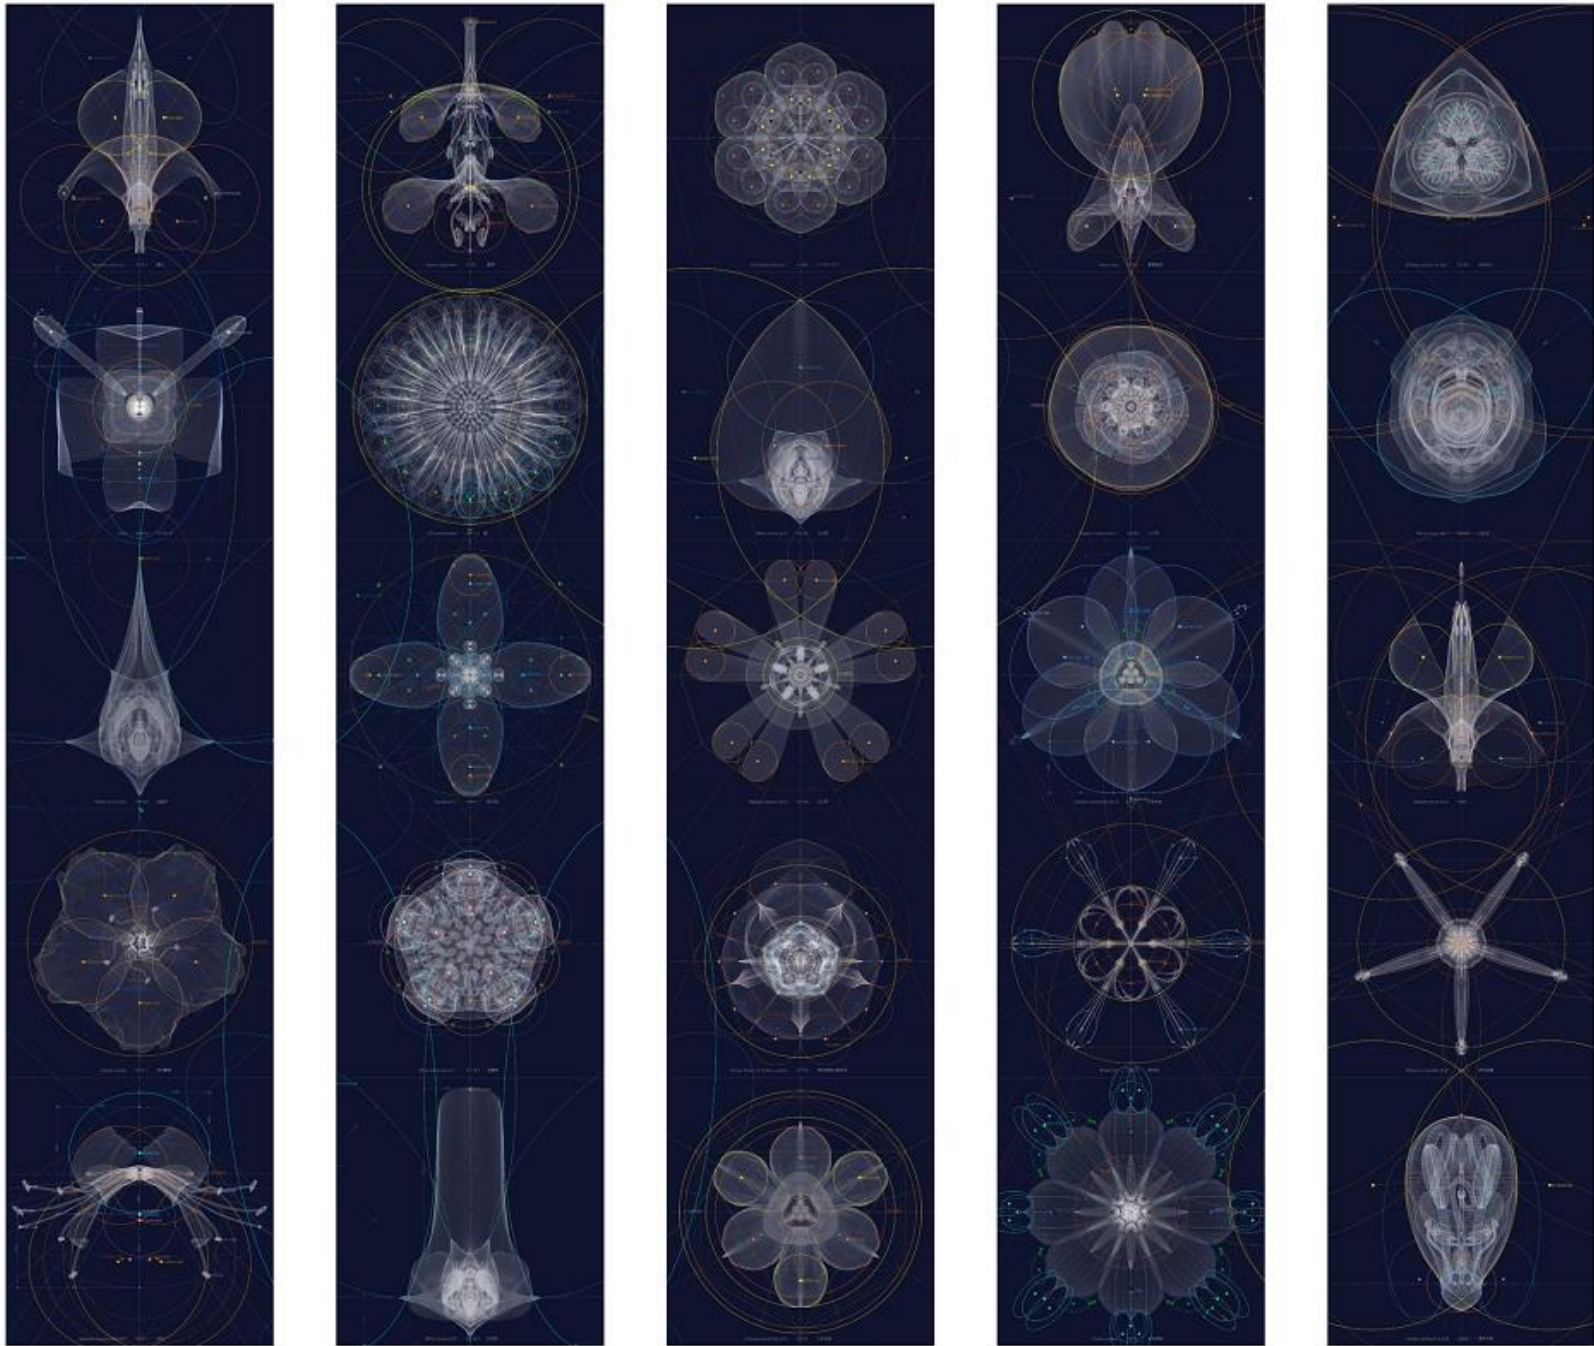

Trifolium repens L.-top view-No.10, digital c-print / diasec framing, 100x100cm / 39.4x39.4in, 2016 Ed.8 | 4,000 EUR

Kosmos-matrix-i-b, digital c-print / diasec framing, 150x178cm / 59x70in, 2015 Ed.8 | 12,000 EUR