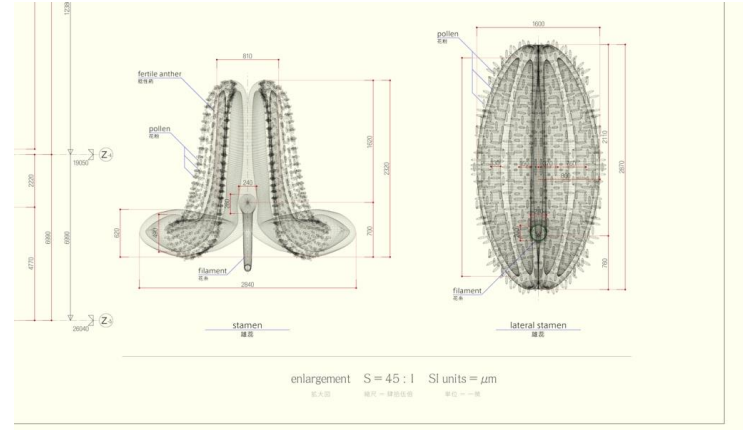

Inorganic flora - Botanical diagram - *Commelina communis* L. - front view S = 14 : 1 SI units = μm