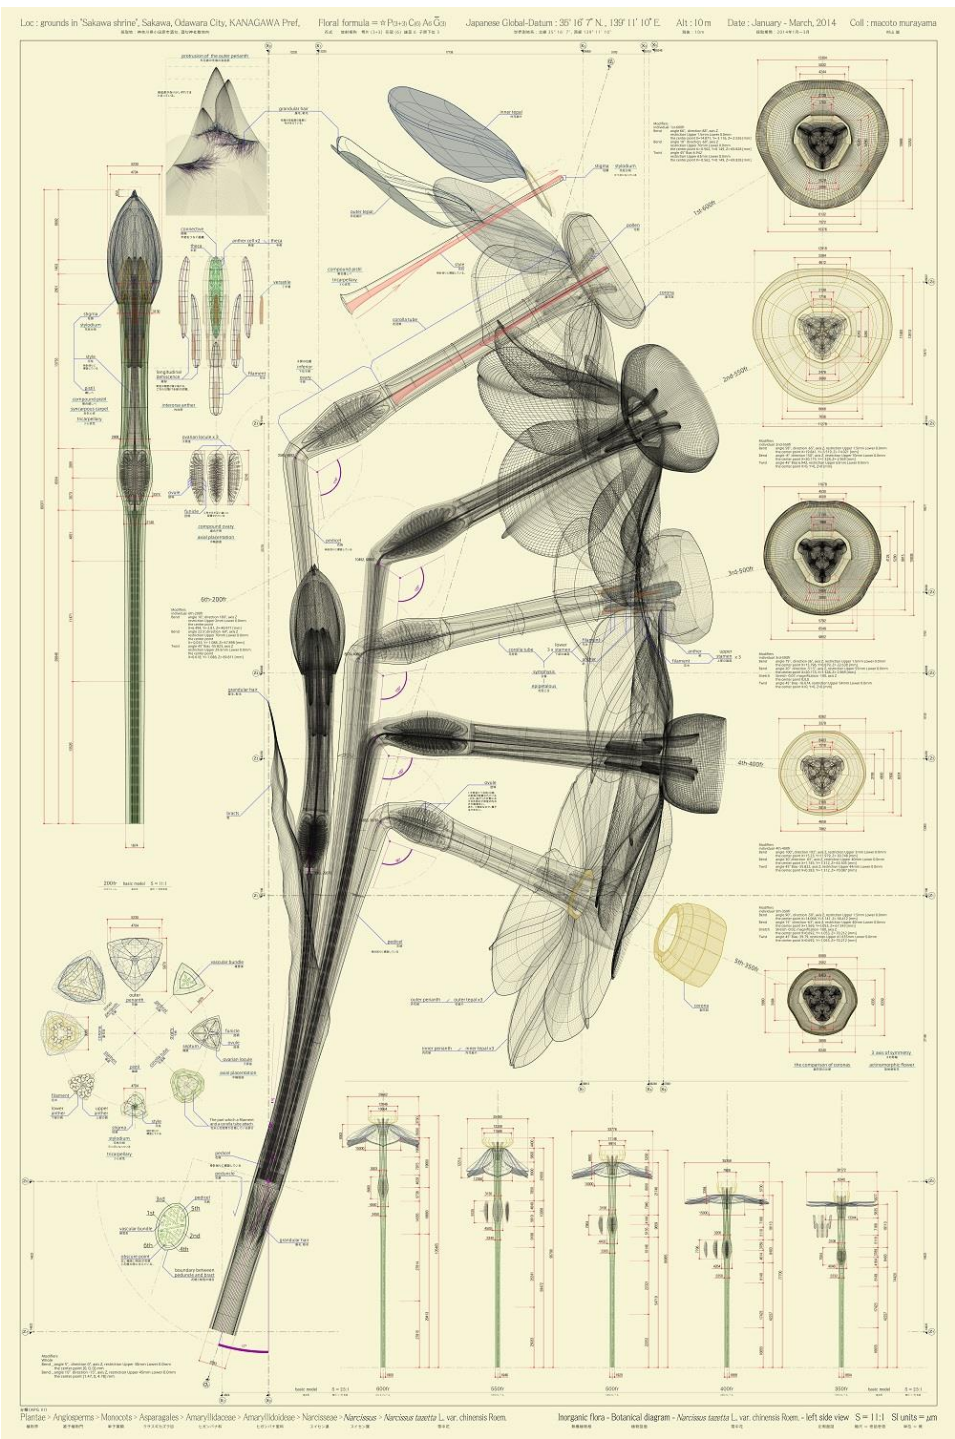

Kosmos-matrix-i-ow, digital c-print / diasec framing, 150x178cm / 59x70in, 2015 Ed8 | 12,000 EUR

Narcissus tazetta L. var. chinensis M. Roem - front view - b, digital c-print / diasec framing, 150x100cm / 59x39.4in, 2014 Ed.8 | 5,500 EUR

Narcissus tazetta L. var. chinensis M. Roem - front view – ow, digital c-print / diasec framing, 150x100cm / 59x39.4in, 2014, Ed8 | 5,500 EUR

Narcissus tazetta L. var. chinensis M. Roem - left side view – b, digital c-print / diasec framing, 150x100cm / 59x39.4in, 2014, Ed.8 | 5,500 EUR

Narcissus tazetta L. var. chinensis M. Roem - left side view – ow, digital c-print / diasec framing, 150x100cm / 59x39.4in, 2014, Ed.8 | 5,500 EUR

Narcissus tazetta L. var. chinensis M. Roem - right side view – b, digital c-print / diasec framing, 150x100cm / 59x39.4in, 2014, Ed.8 | 5,500 EUR