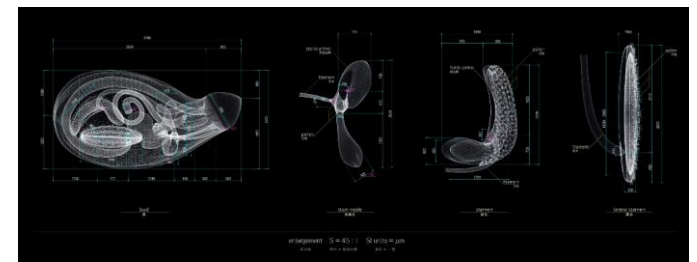

Lathyrus odoratus L. - front view - ow, digital c-print / diasec framing, 100x100cm / 39.4x39.4in, 2009-2012, Ed8 | 4,000 EUR

Lathyrus odoratus L. - side view - b, digital c-print / diasec framing, 100x100cm / 39.4x39.4in, 2009-2012, Ed.8 | 4,000 EUR

Lathyrus odratus L. – side view - ow, digital c-print / diasec framing, 100x100cm / 39.4x39.4in, 2009-2012, Ed8 | 4,000 EUR

Lathyrus odoratus L. – top view - b, digital c-print / diasec framing, 100x100cm / 39.4x39.4in, 2009-2012, Ed8 | 4,000 EUR

Lathyrus odoratus L. – top view - ow, digital c-print / diasec framing, 100x100cm / 39.4x39.4in, 2009-2012, Ed.8 | 4,000 EUR

Lathyrus odoratus L. – ecology view - b, digital c-print / diasec framing, 100x100cm / 39.4x39.4in, 2009-2012, Ed.8 | 4,000 EUR