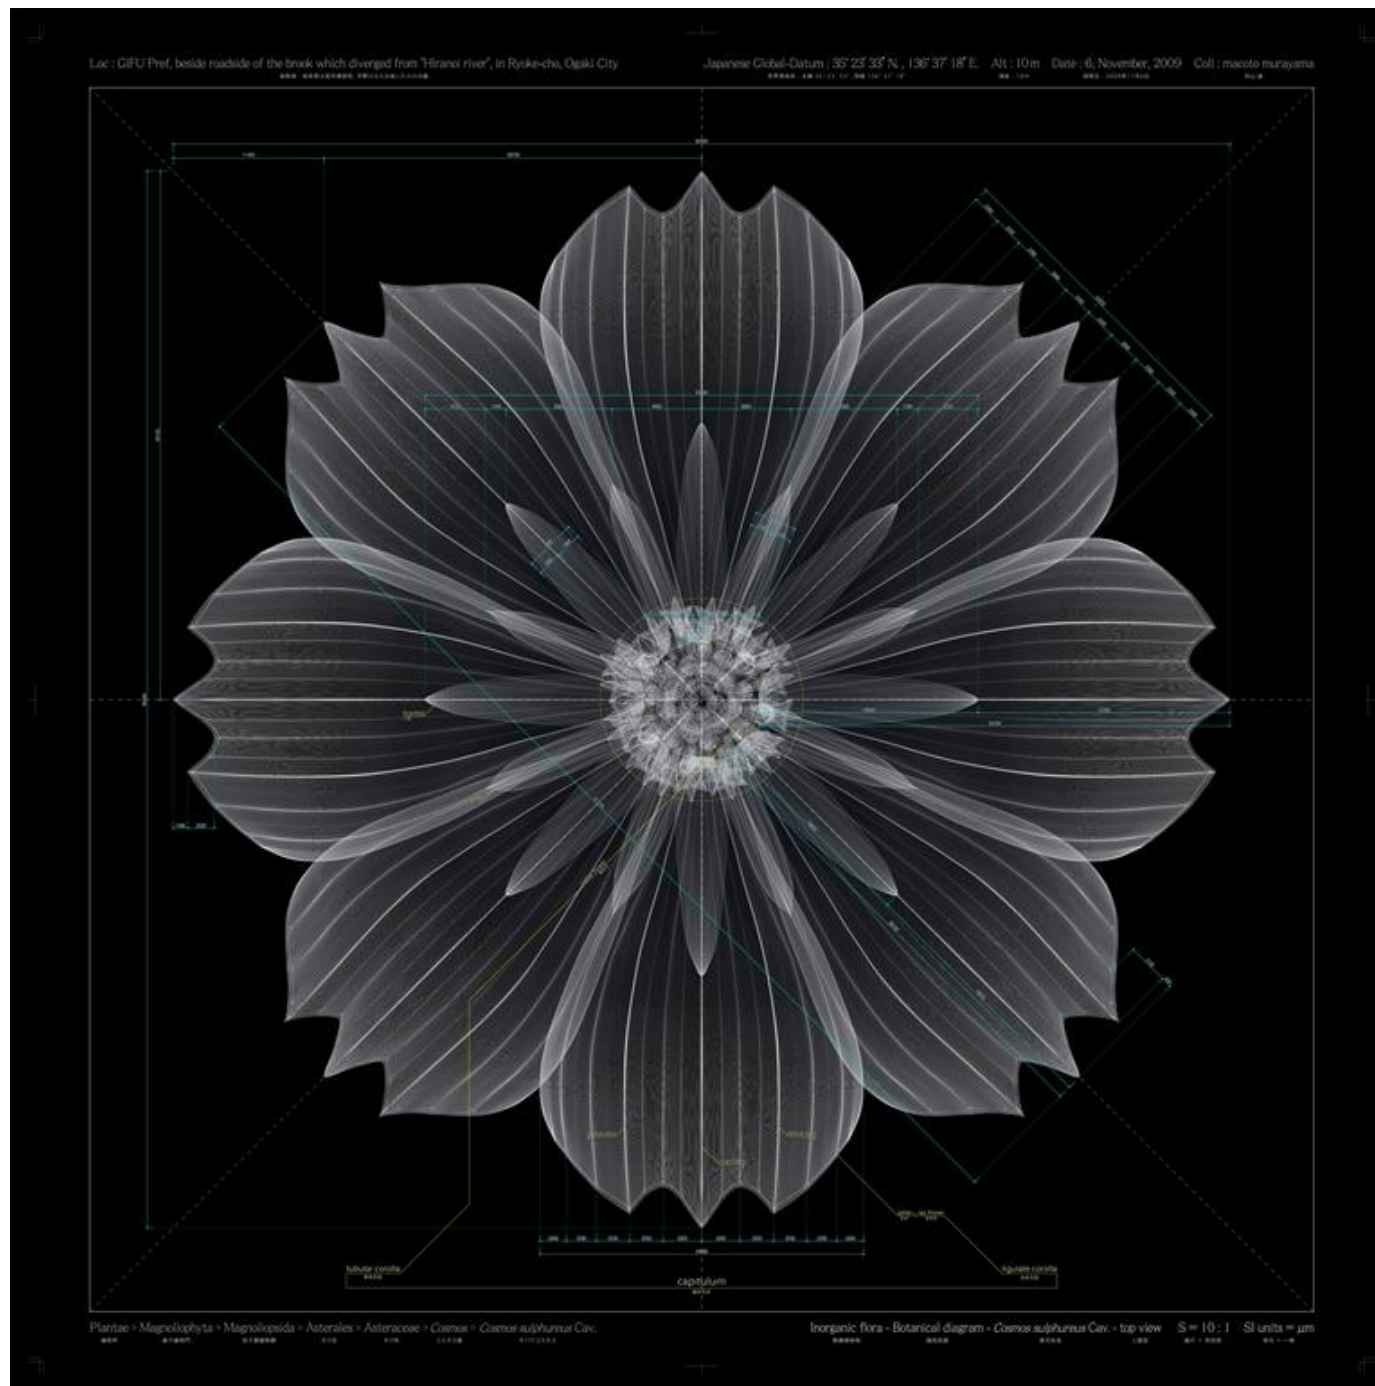

Inorganic flora - Botanical diagram - *Commelina communis* L. - front view S = 14 : 1 SI units = μm

Commelina communis L. – front view – ow, digital c-print / diasec framing, 100x100cm / 39.3x39.4cm, 2011 Ed.3 | 4,000 EUR (sold)
Ed.1/3 – Pigozzi Collection, Switzerland   Ed.2/3 – Private Collection, USA   Ed. 3/3 – Private Collection, Germany

Cosmos sulphureus Cav – top view - b, digital c-print / diasec framing, 100x100cm / 39.3x39.4cm, 2011 Ed.3 | 4,000 EUR
Ed.1/3 – Private Collection, China   Ed.2/3 – available   Ed. 3/3 – available