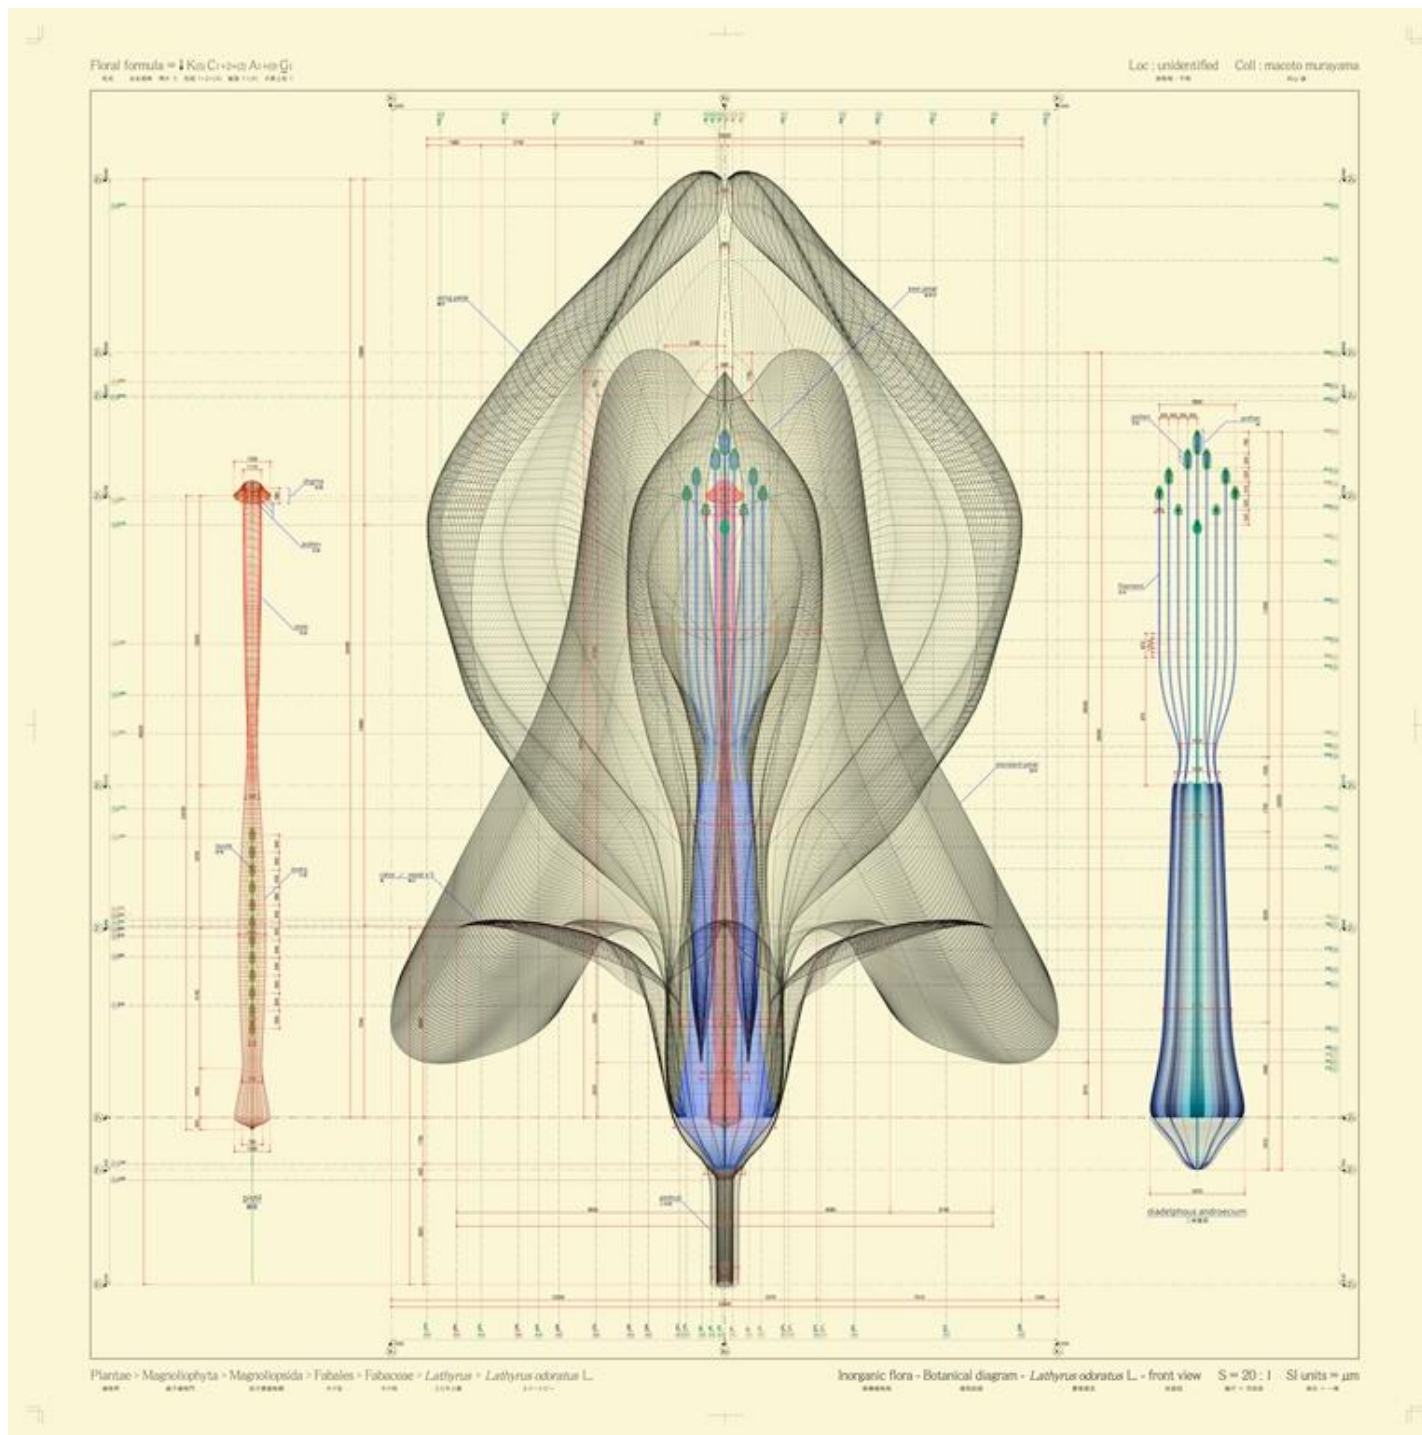

Lathyrus odoratus L. - front view - b, digital c-print / diasec framing, 100x100cm / 39.4x39.4in, 2009-2012, Ed.8 | 4,000 EUR

Lathyrus odoratus L. - front view - ow, digital c-print / diasec framing, 100x100cm / 39.4x39.4in, 2009-2012, Ed8 | 4,000 EUR