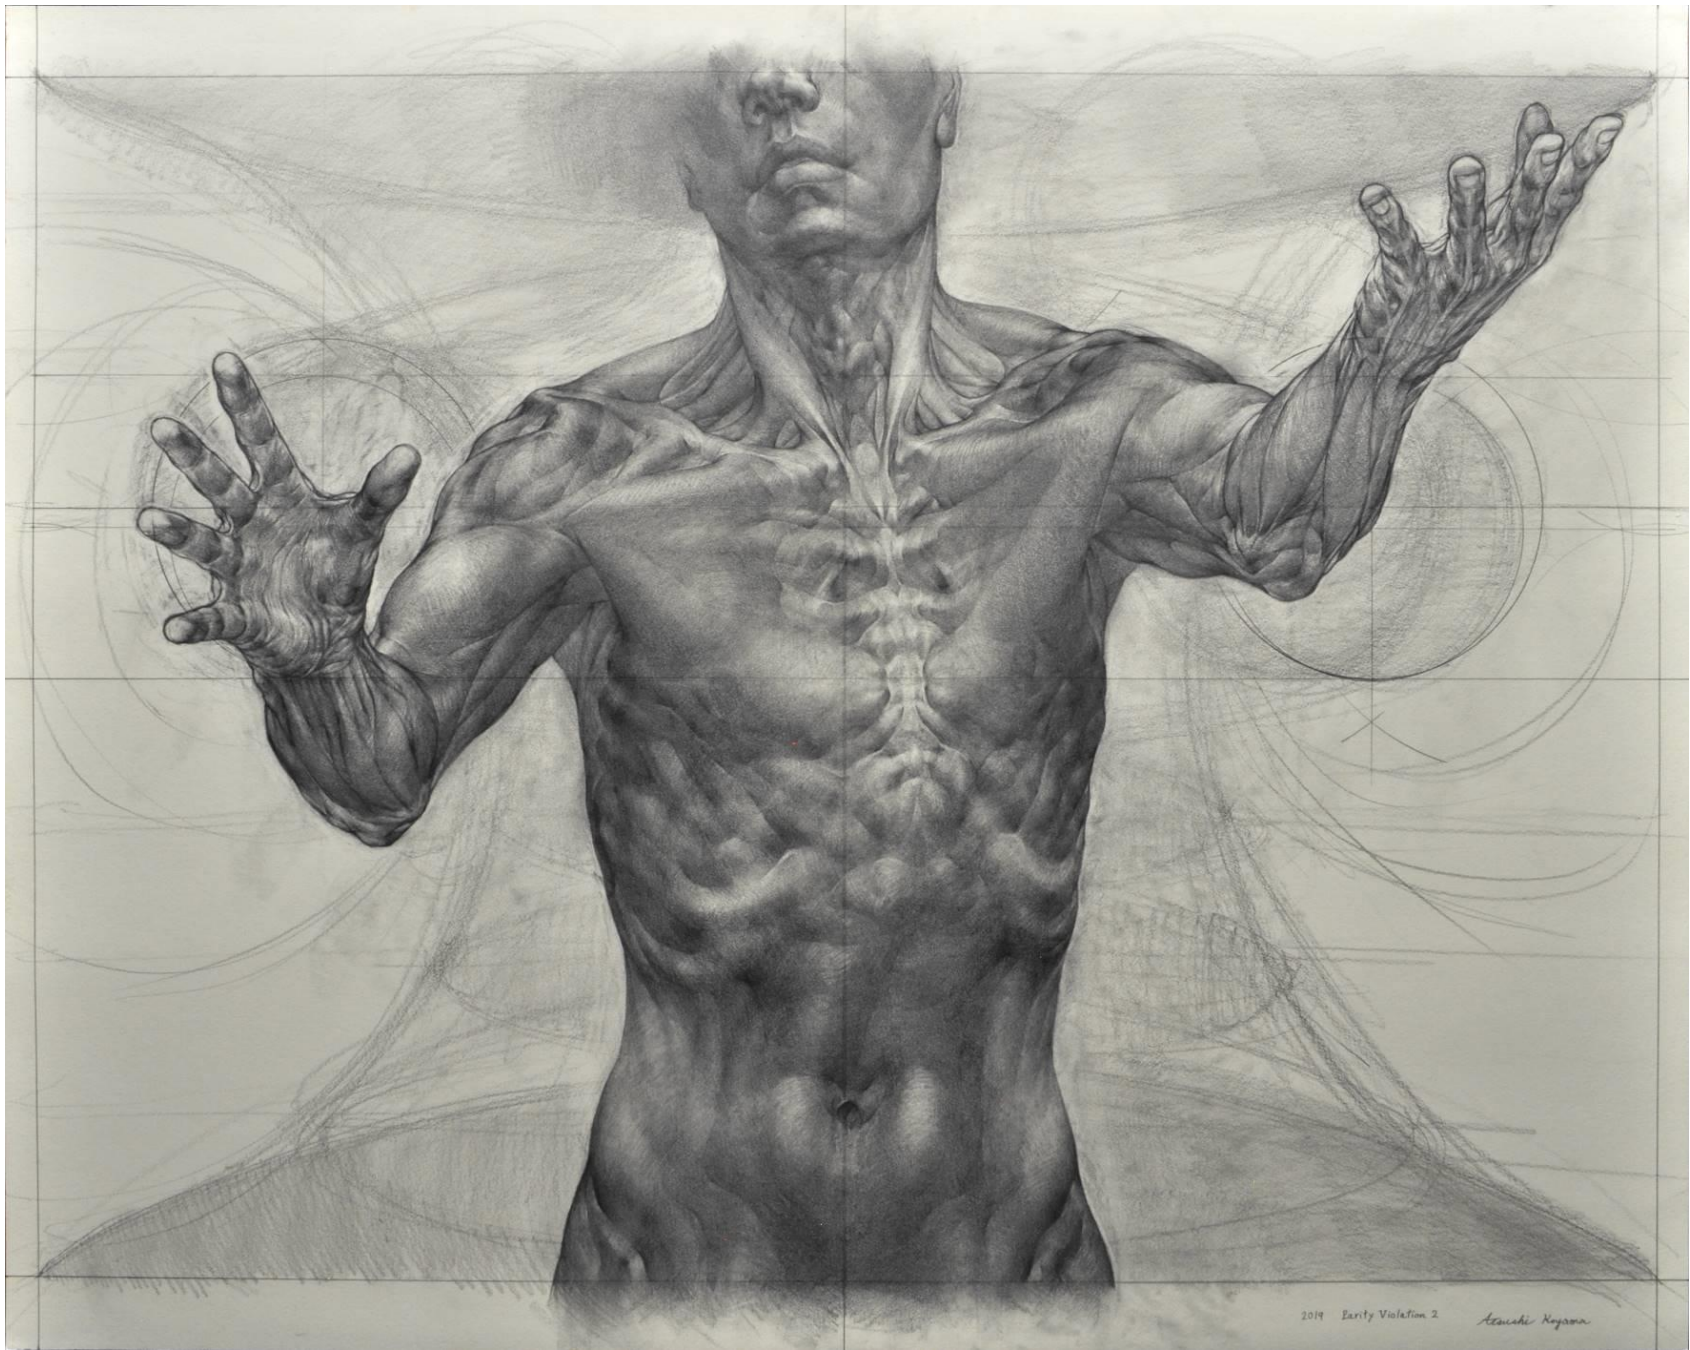

Drawing
Atsushi Koyama
小山篤

www.frantic.jp

Atsushi Koyama, Drawing Parity Violation 1, pencil on paper, 91x72.5cm/35.8x28.5in, 2018

Atsushi Koyama, Drawing Parity Violation 2, pencil on paper, 72.5x91cm/28.5x35.8in, 2019