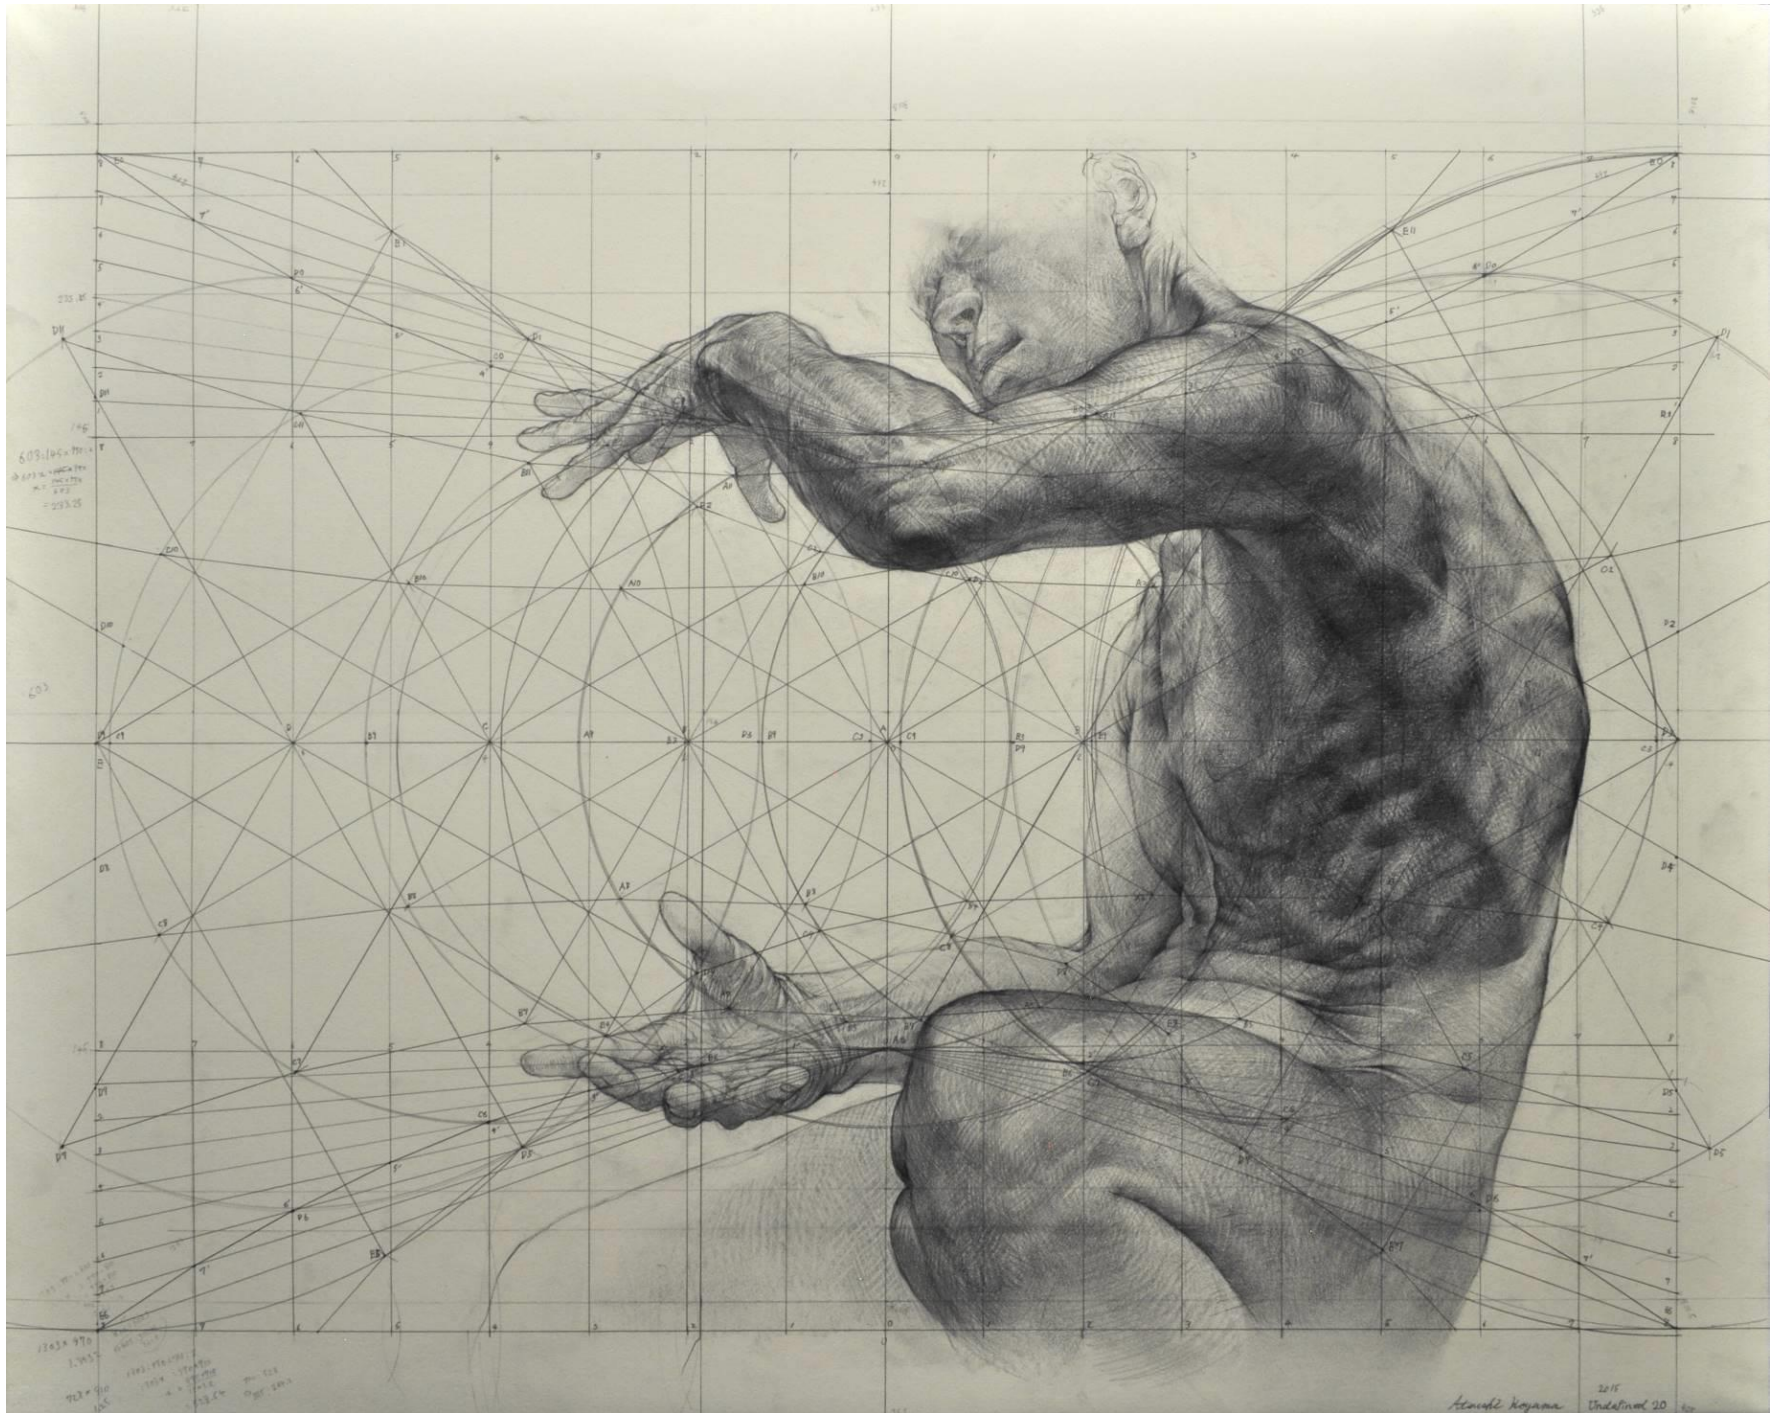

Atsushi Koyama, Drawing Undefined 21, pencil on paper, 72.5x91cm/28.5x35.8in, 2015

Atsushi Koyama, Drawing Undefined 20, pencil on paper, 72.5x91cm/28.5x35.8in, 2015