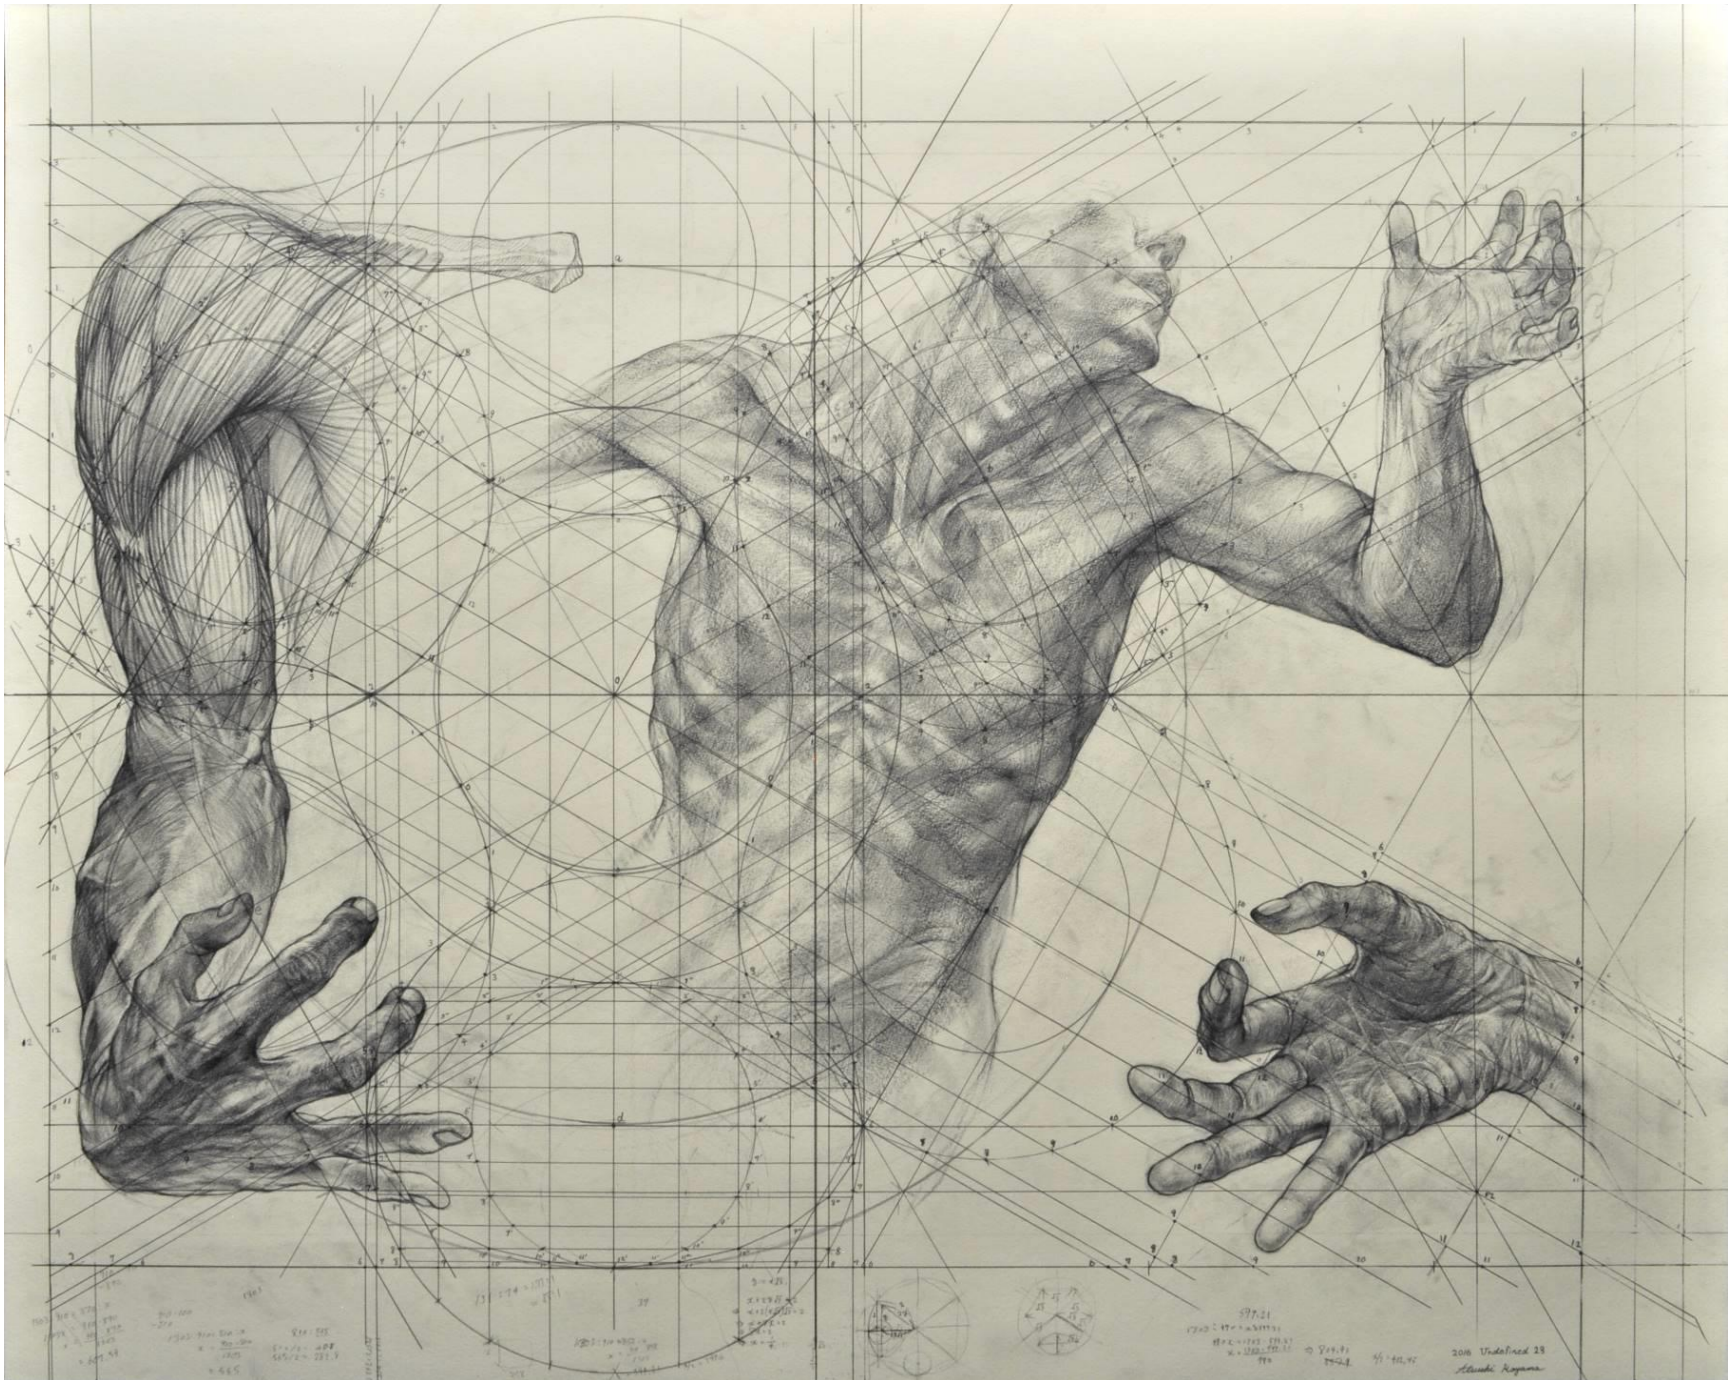

Atsushi Koyama, Drawing Undefined 24, pencil on paper, 91x72.5cm/35.8x28.5in, 2016

Atsushi Koyama, Drawing Undefined 23, pencil on paper, 72.5x91cm/28.5x35.8in, 2016