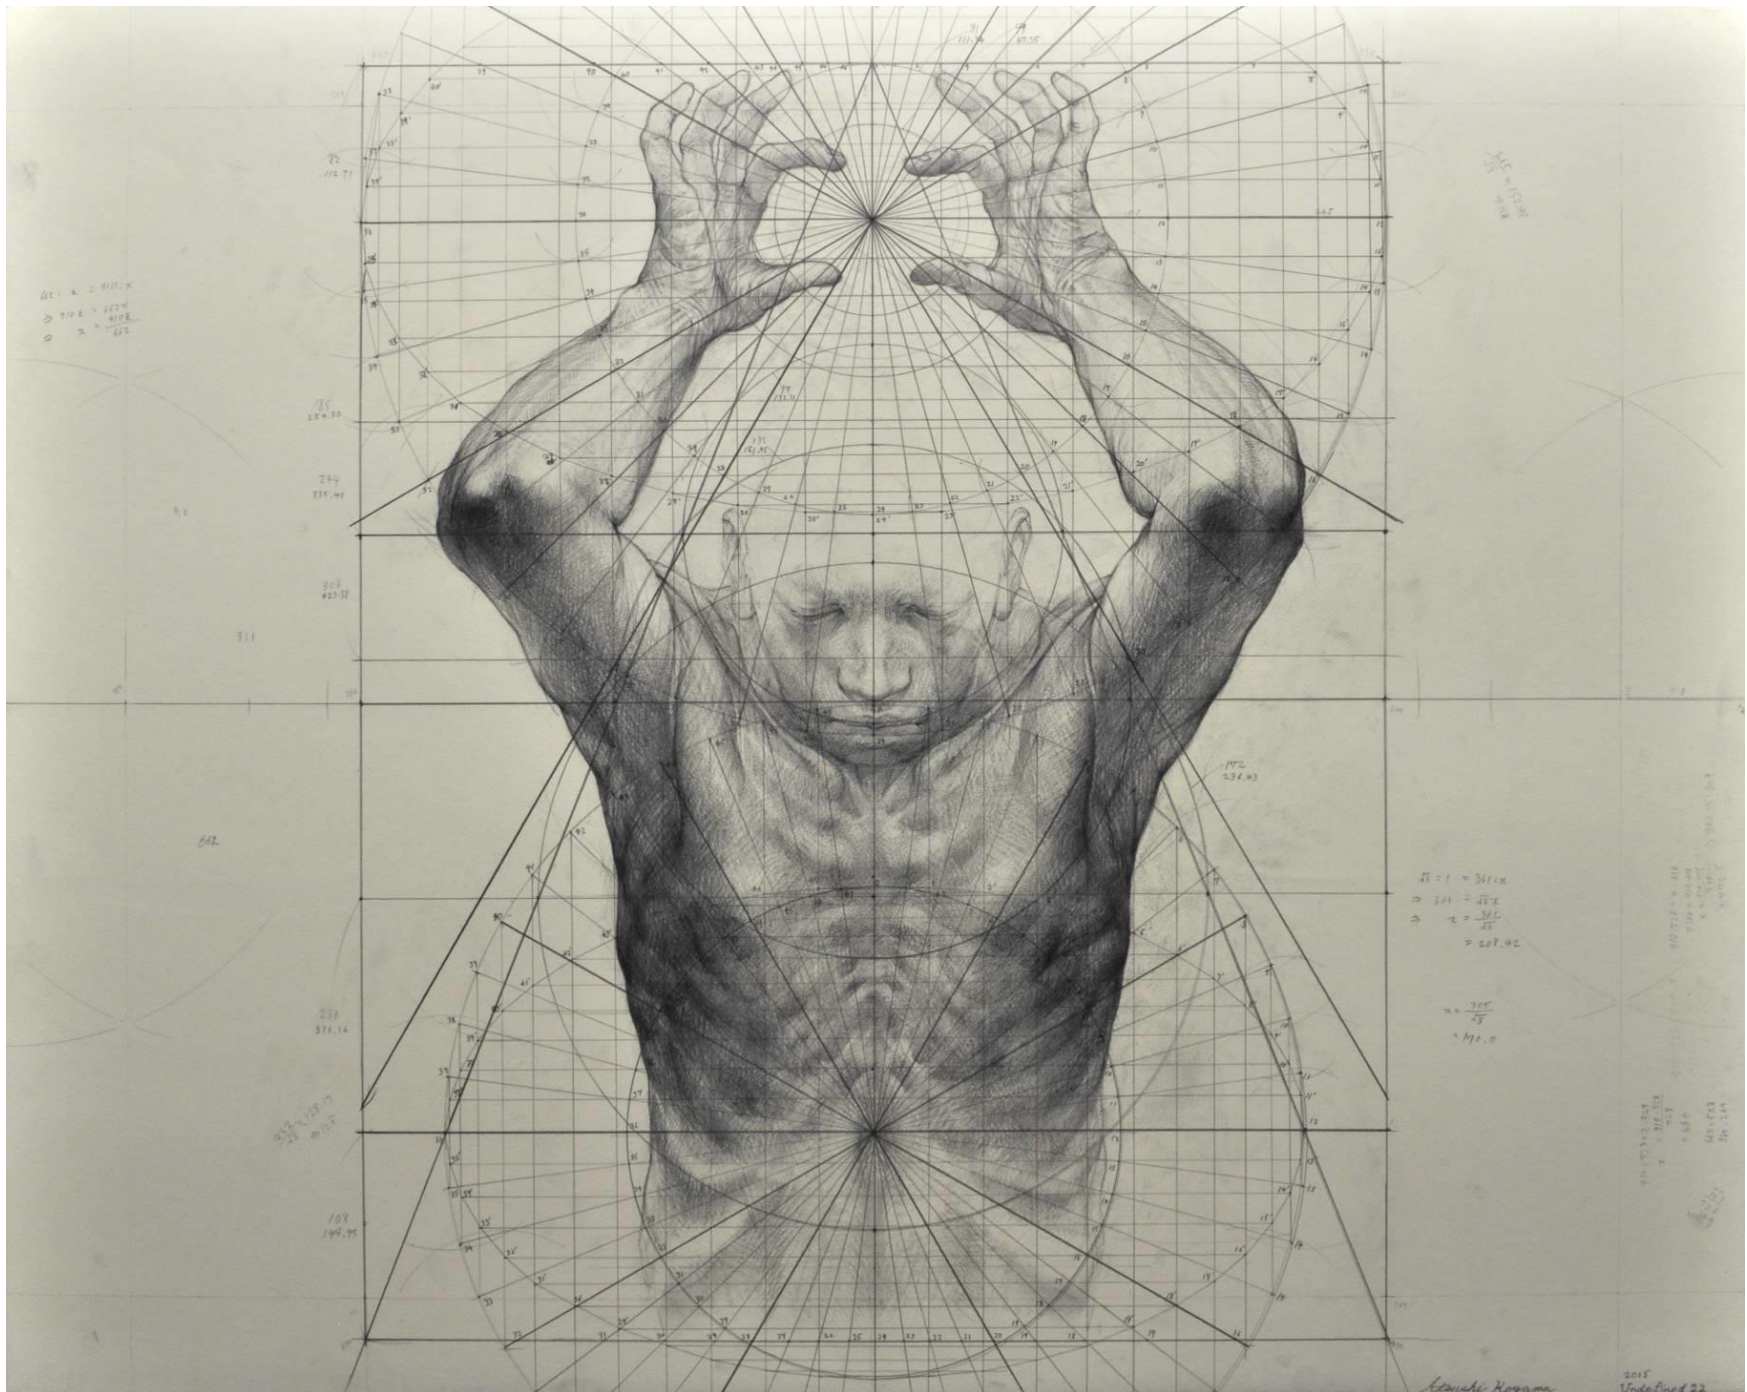

Atsushi Koyama, Drawing Undefined 23, pencil on paper, 72.5x91cm/28.5x35.8in, 2016

Atsushi Koyama, Drawing Undefined 22, pencil on paper, 72.5x91cm/28.5x35.8in, 2015