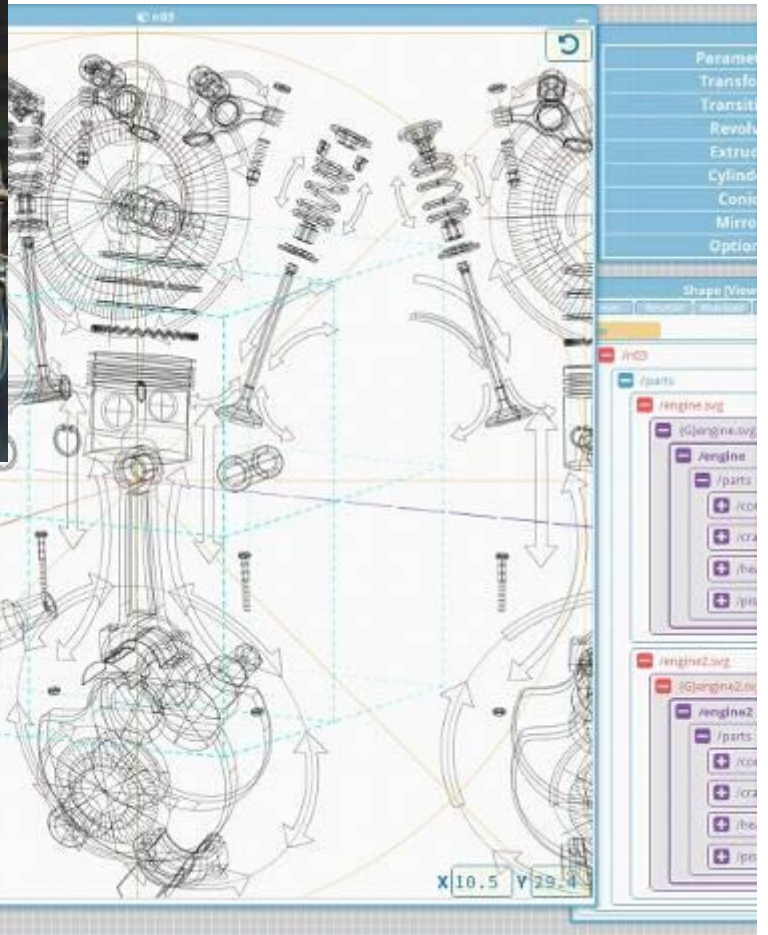

Drawing
Atsushi Koyama
小山篤

www.frantic.jp

Atsushi Koyama, Drawing Parity Violation 1, pencil on paper, 91x72.5cm/35.8x28.5in, 2018

Atsushi Koyama, Drawing Parity Violation 2, pencil on paper, 72.5x91cm/28.5x35.8in, 2019

- 1 engine2
 - parts
 - conn_rod
 - crank
 - head
 - piston
 - parts
 - arrow.svg.html
 - piston.svg
 - draft.svg
 - drawing.svg
 - img2
 - 20191202.svg
 - 20190119.svg
 - 20190219.svg
 - parts
 - engine.svg
 - engine2.svg
 - nr
 - 002