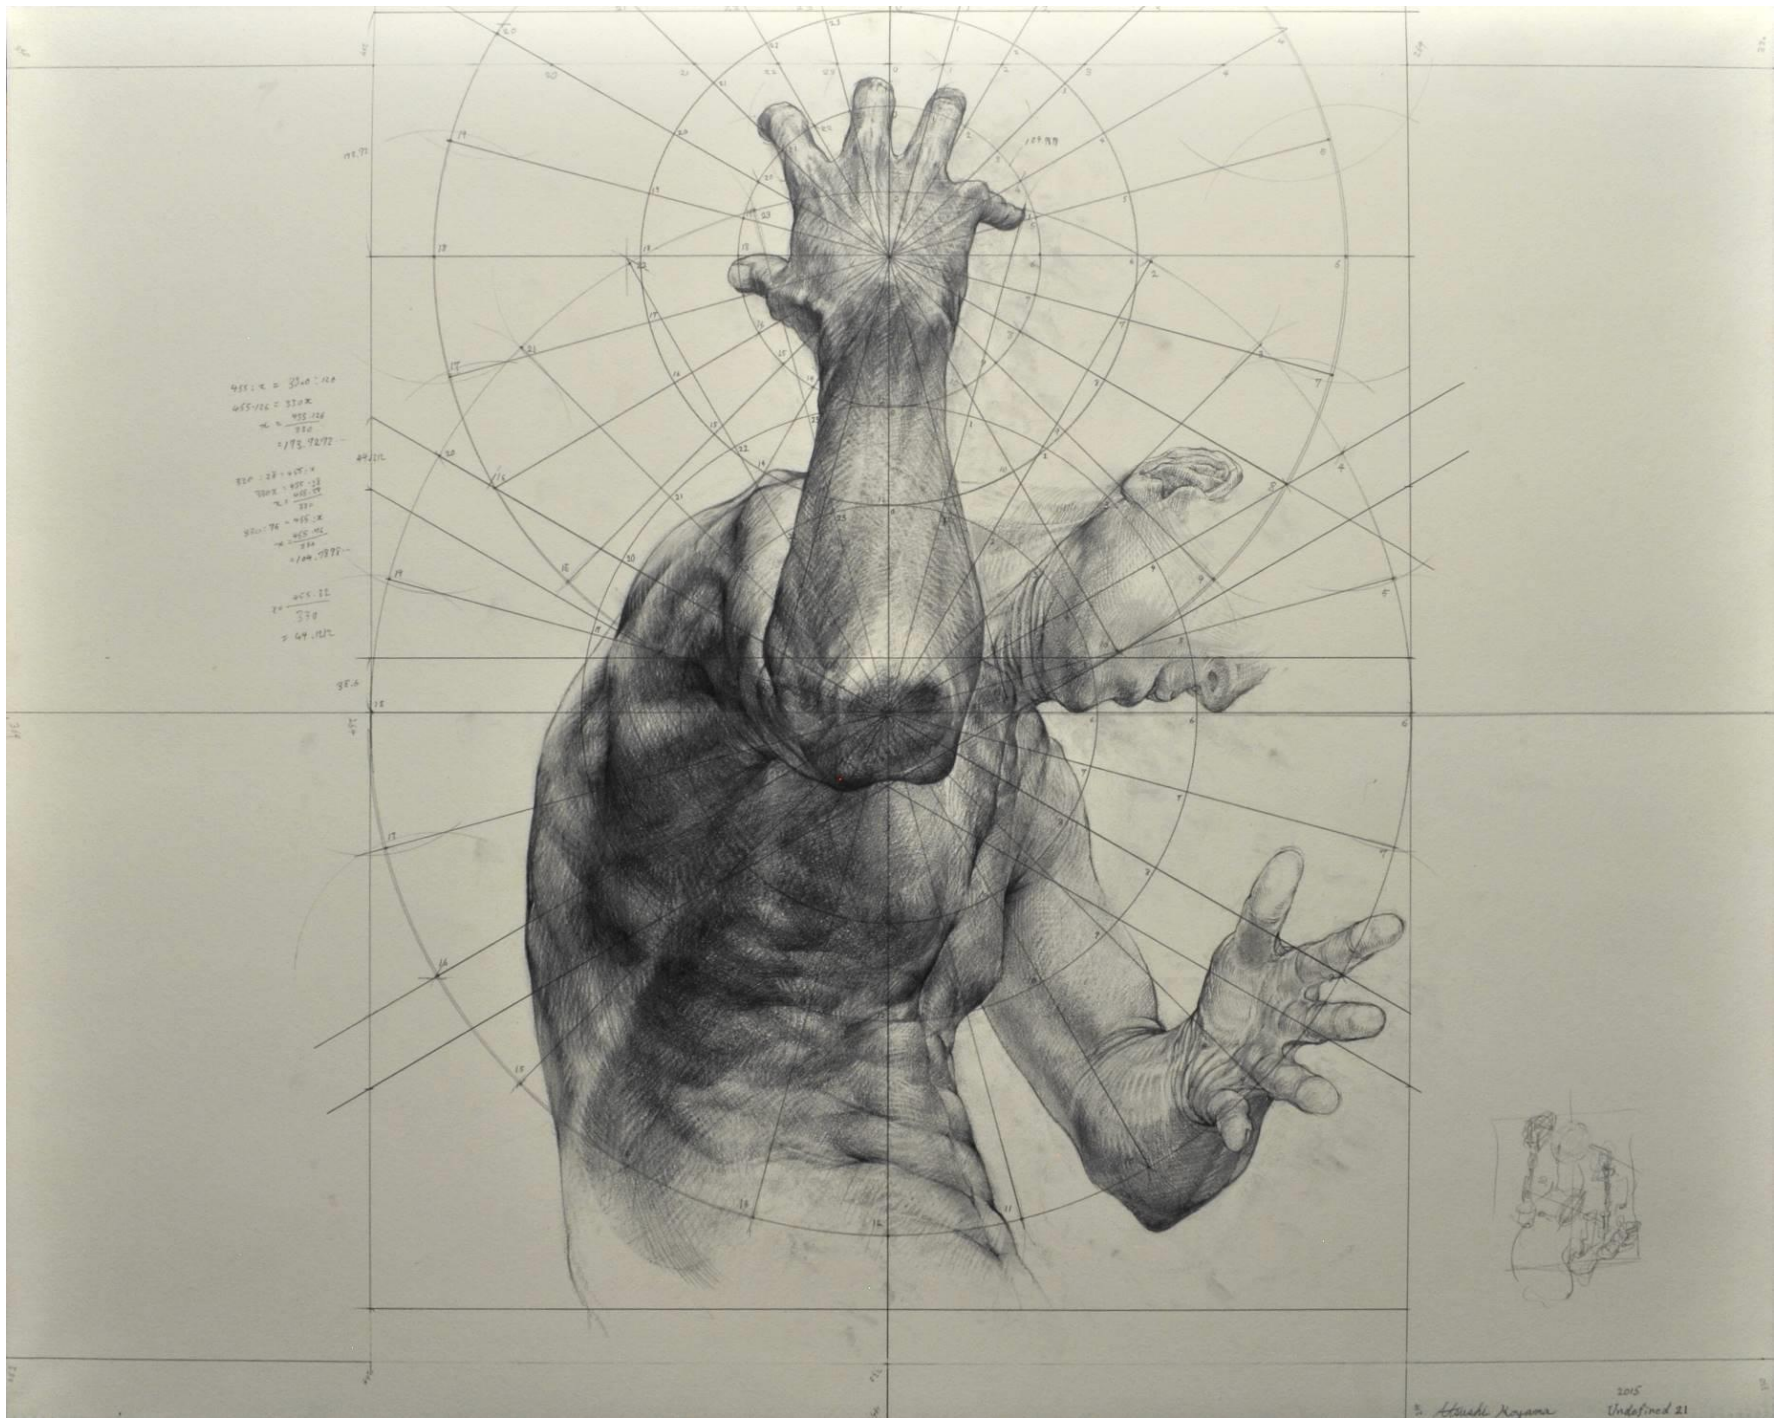

Drawing
Atsushi Koyama
小山篤

www.frantic.jp

Atsushi Koyama, Drawing Parity Violation 1, pencil on paper, 91x72.5cm/35.8x28.5in, 2018

Atsushi Koyama, Drawing Parity Violation 2, pencil on paper, 72.5x91cm/28.5x35.8in, 2019

Atsushi Koyama, Drawing Undefined 24, pencil on paper, 91x72.5cm/35.8x28.5in, 2016

Atsushi Koyama, Drawing Undefined 23, pencil on paper, 72.5x91cm/28.5x35.8in, 2016

Atsushi Koyama, Drawing Undefined 22, pencil on paper, 72.5x91cm/28.5x35.8in, 2015