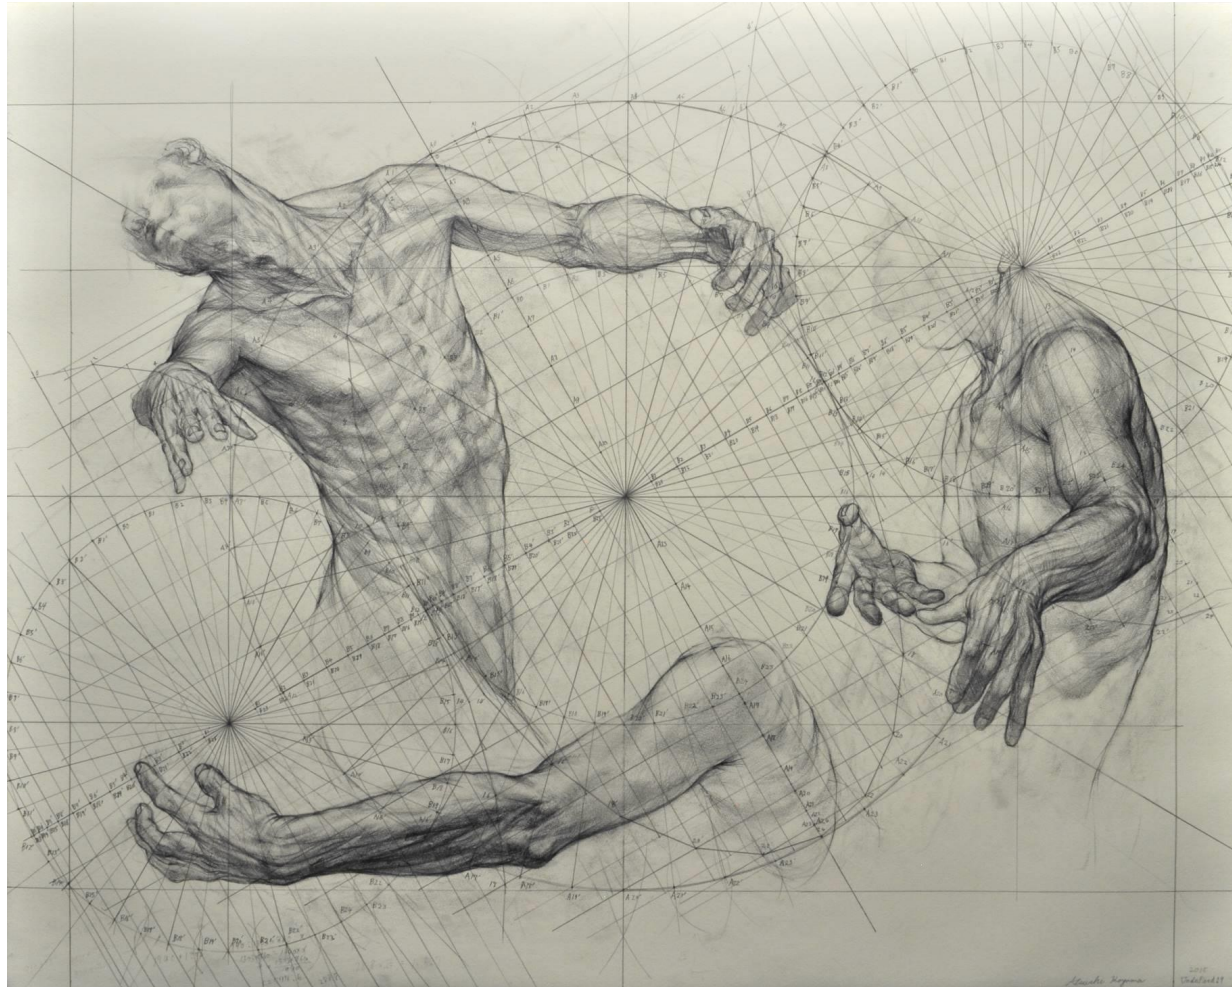

Drawing
Atsushi Koyama
小山篤

www.frantic.jp

Atsushi Koyama, Drawing Parity Violation 1, pencil on paper, 91x72.5cm/35.8x28.5in, 2018

Atsushi Koyama, Drawing Parity Violation 2, pencil on paper, 72.5x91cm/28.5x35.8in, 2019