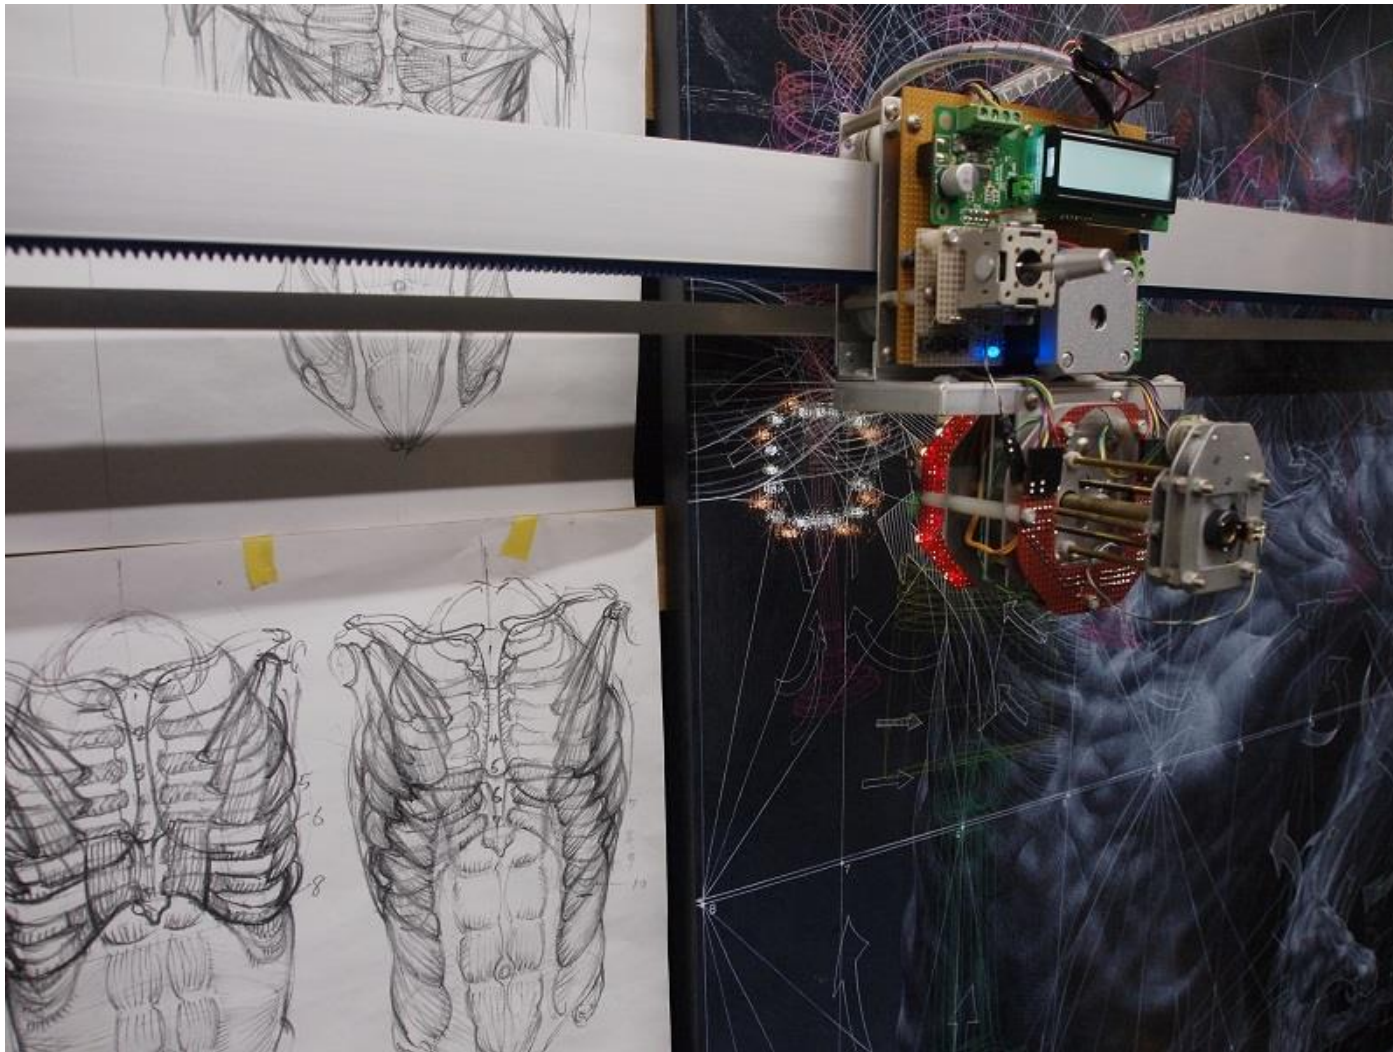

Curated by

www.entomorodia.com