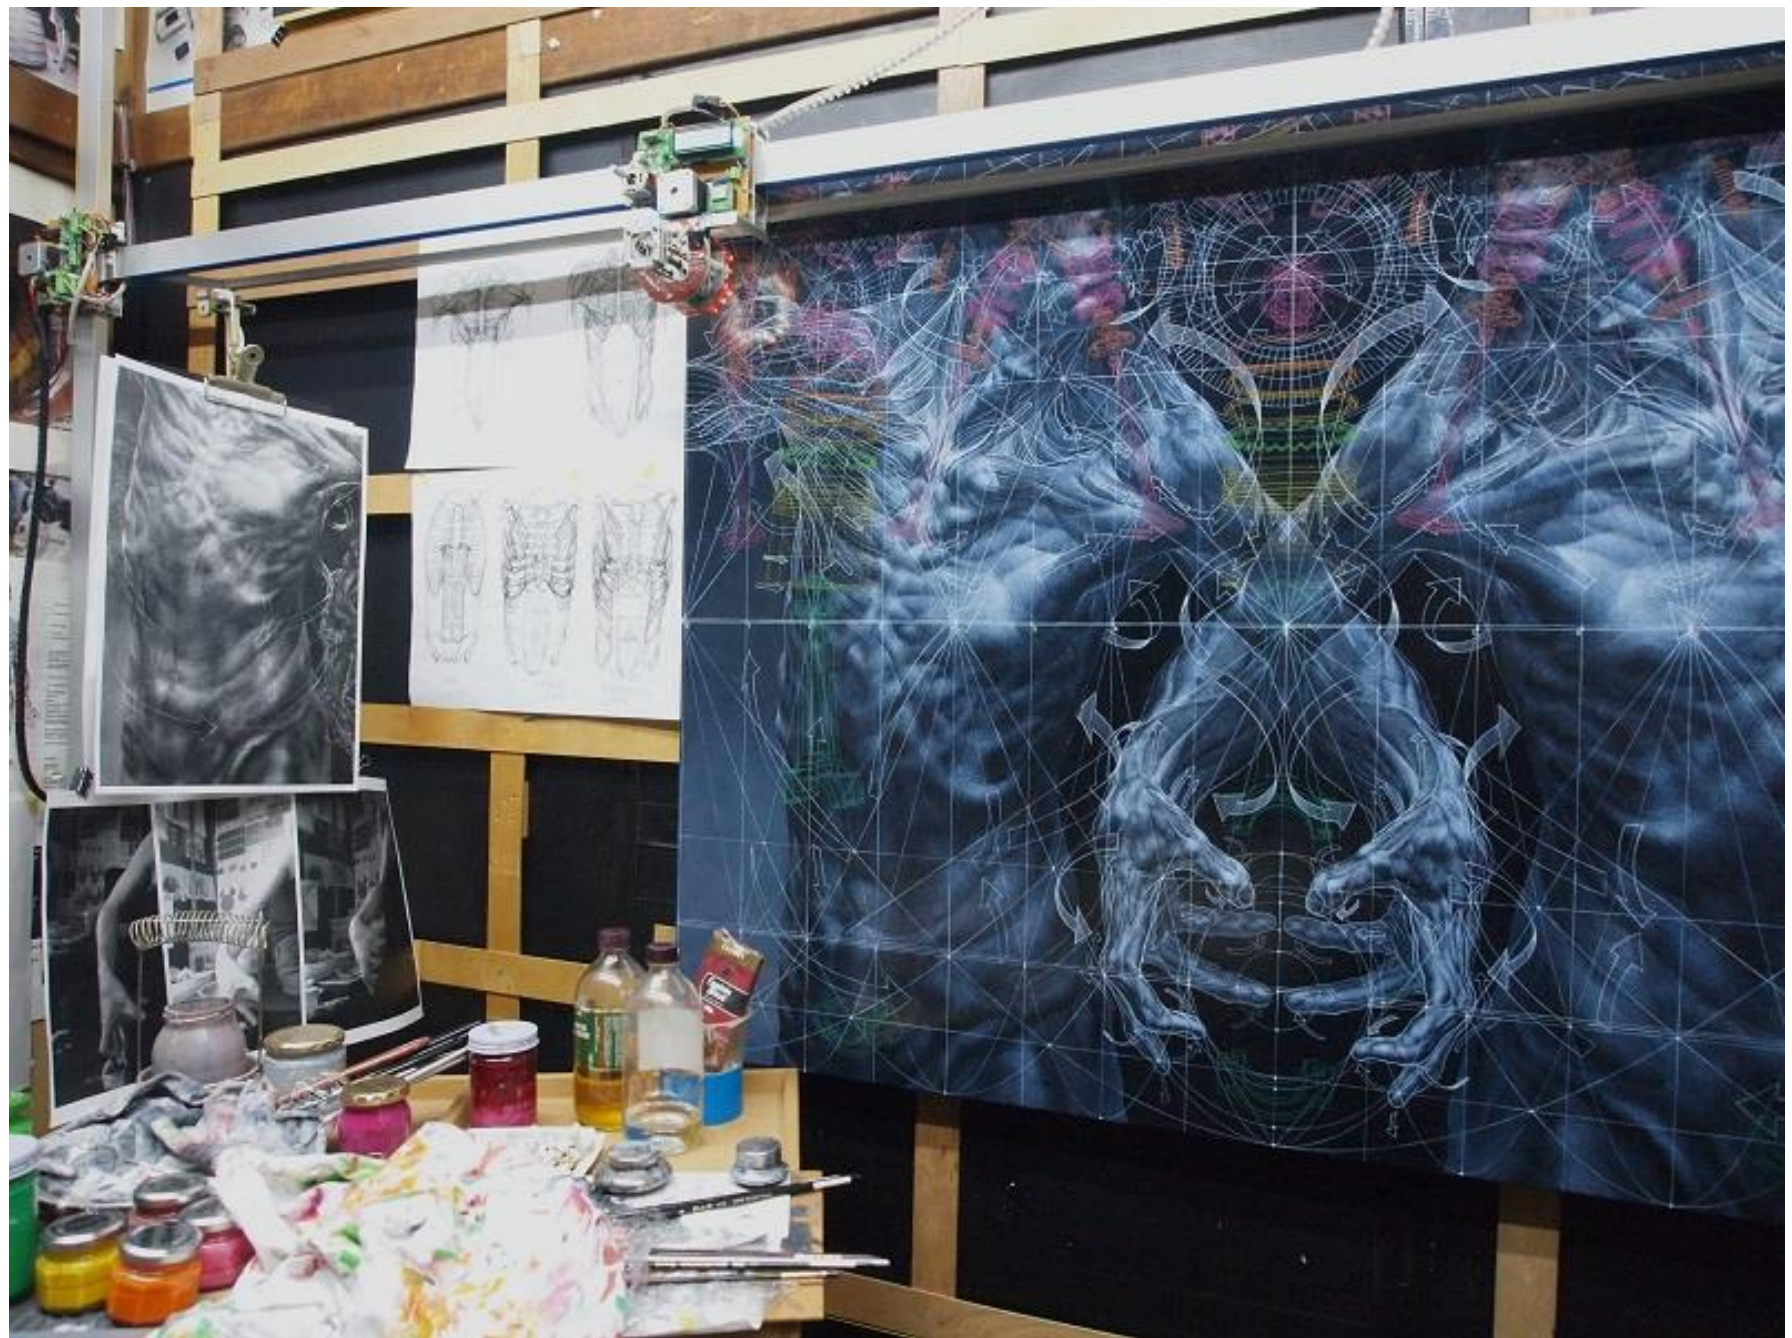

Drawing
Atsushi Koyama
小山篤

www.frantic.jp

Atsushi Koyama, Drawing Parity Violation 1, pencil on paper, 91x72.5cm/35.8x28.5in, 2018

Atsushi Koyama, Drawing Parity Violation 2, pencil on paper, 72.5x91cm/28.5x35.8in, 2019