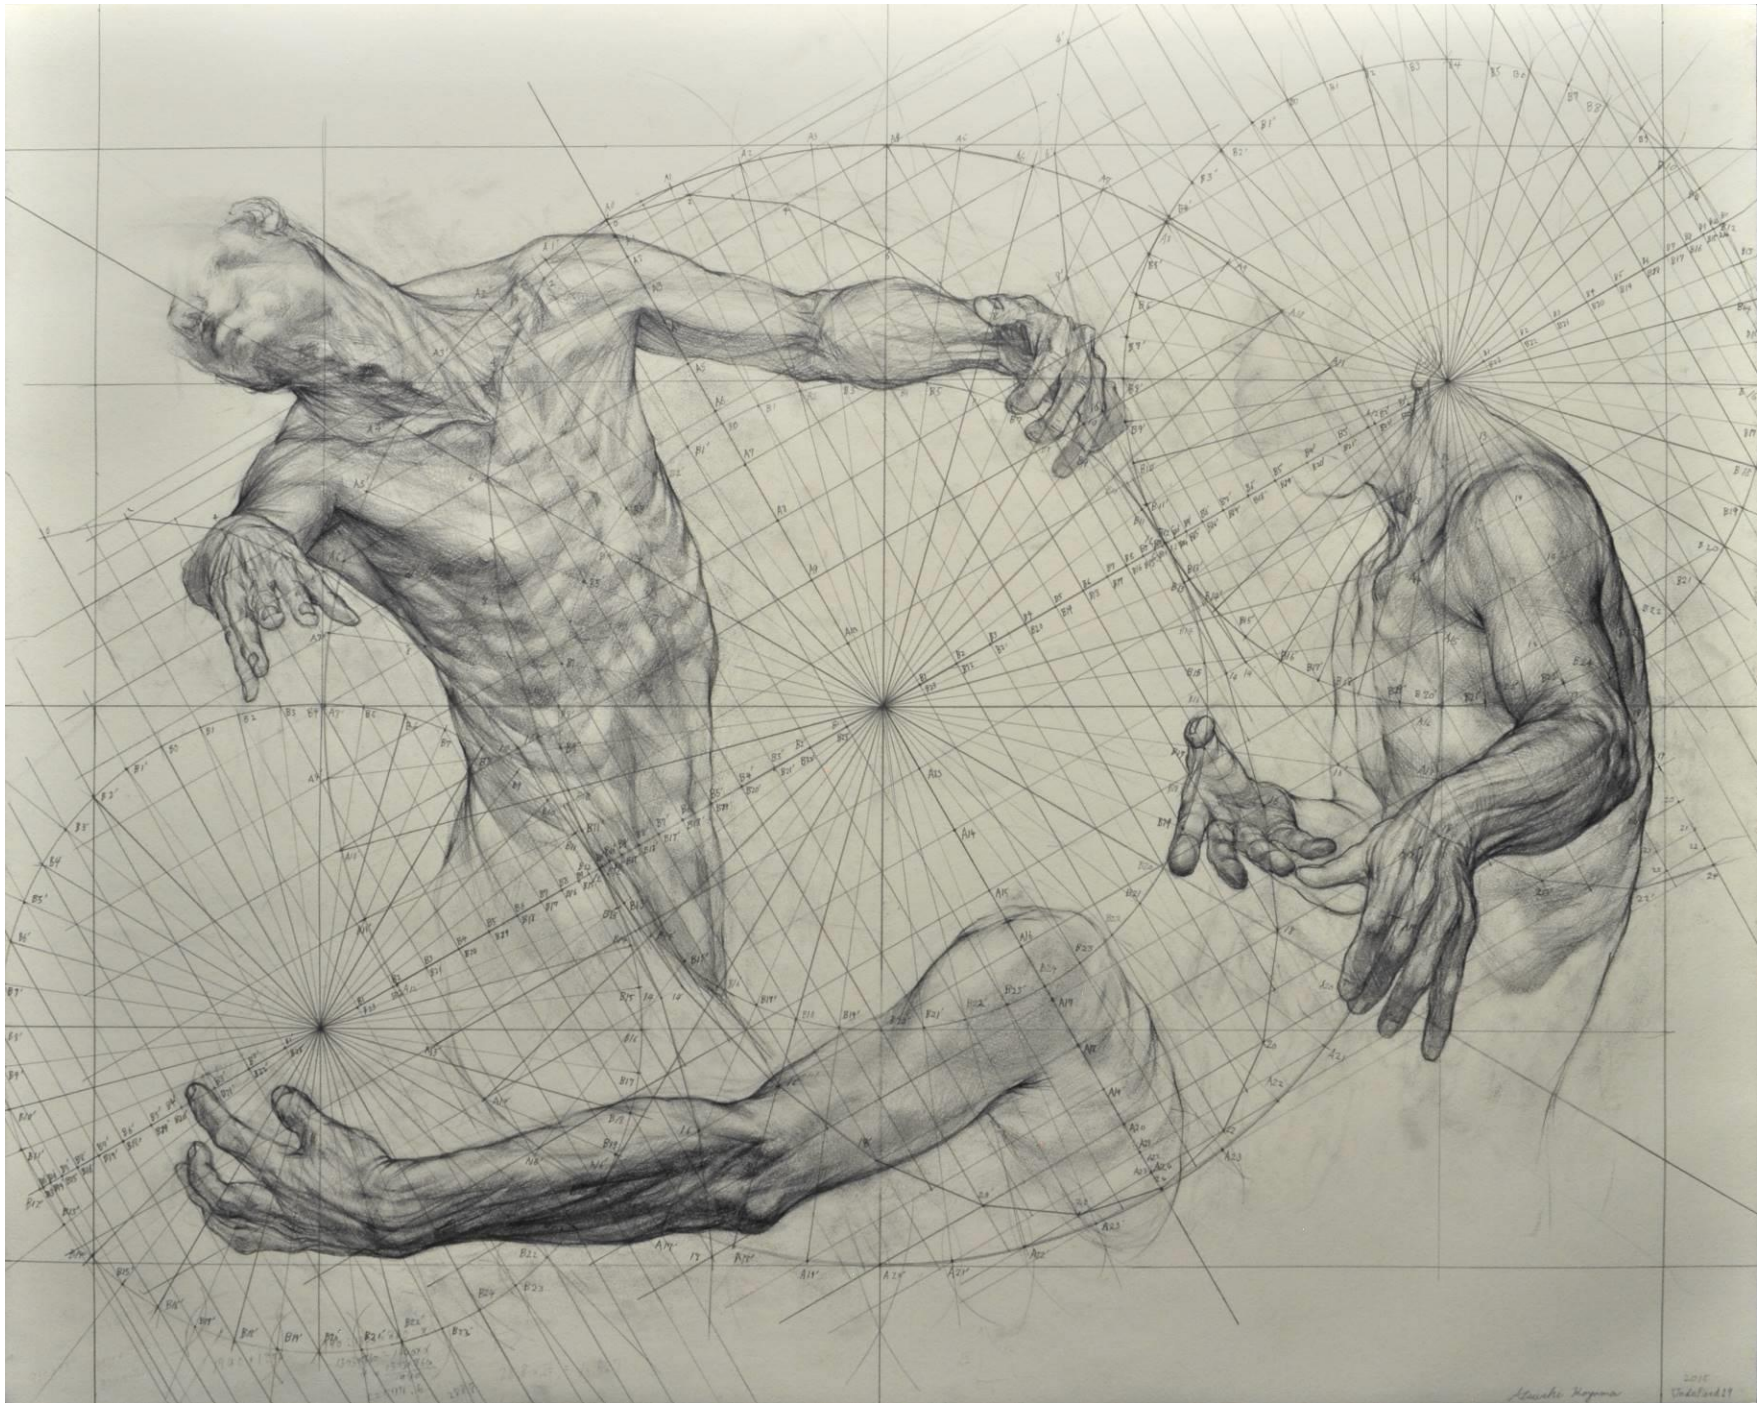

Atsushi Koyama, Drawing Undefined 20, pencil on paper, 72.5x91cm/28.5x35.8in, 2015

Atsushi Koyama, Drawing Undefined 19, pencil on paper, 72.5x91cm/28.5x35.8in, 2015