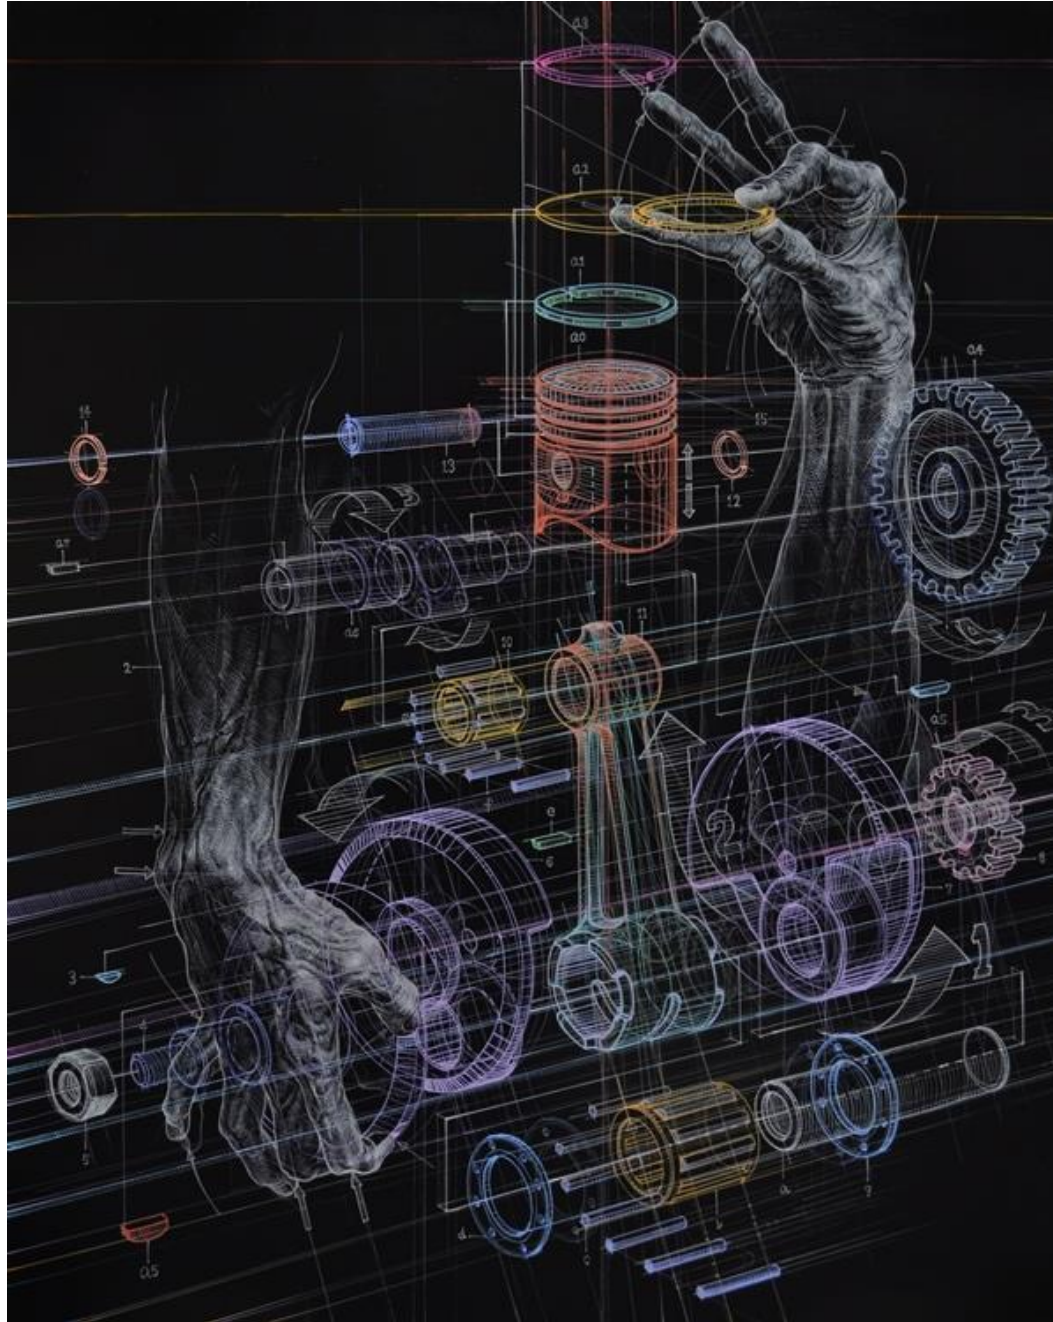

Atsushi Koyama, Undefined 5, oil on canvas, 91x73cm, 2013