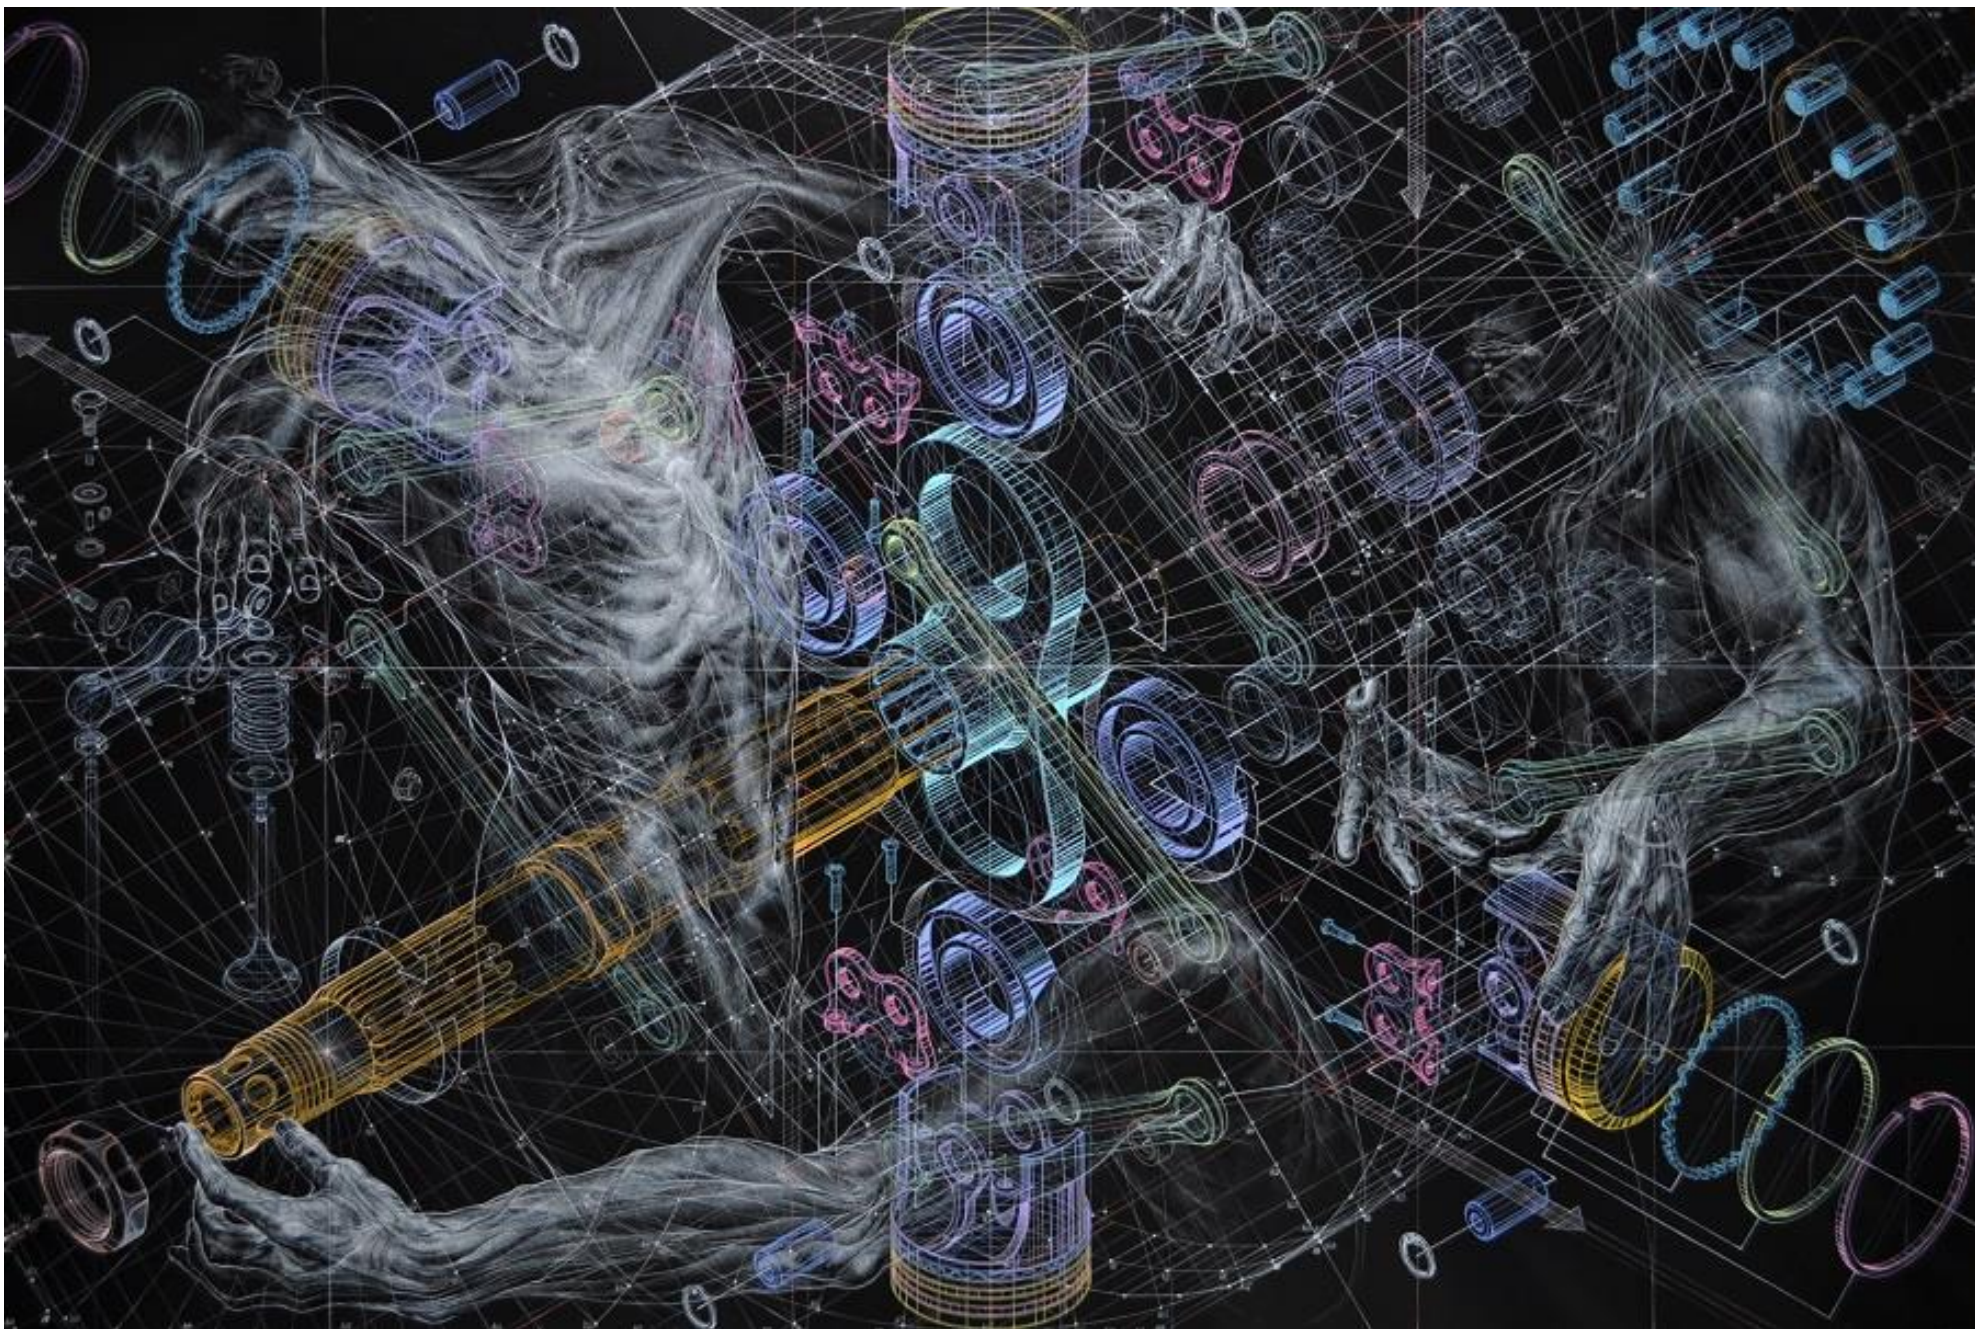

Atsushi Koyama, Undefined 20, oil on canvas, 97x130cm, 2015