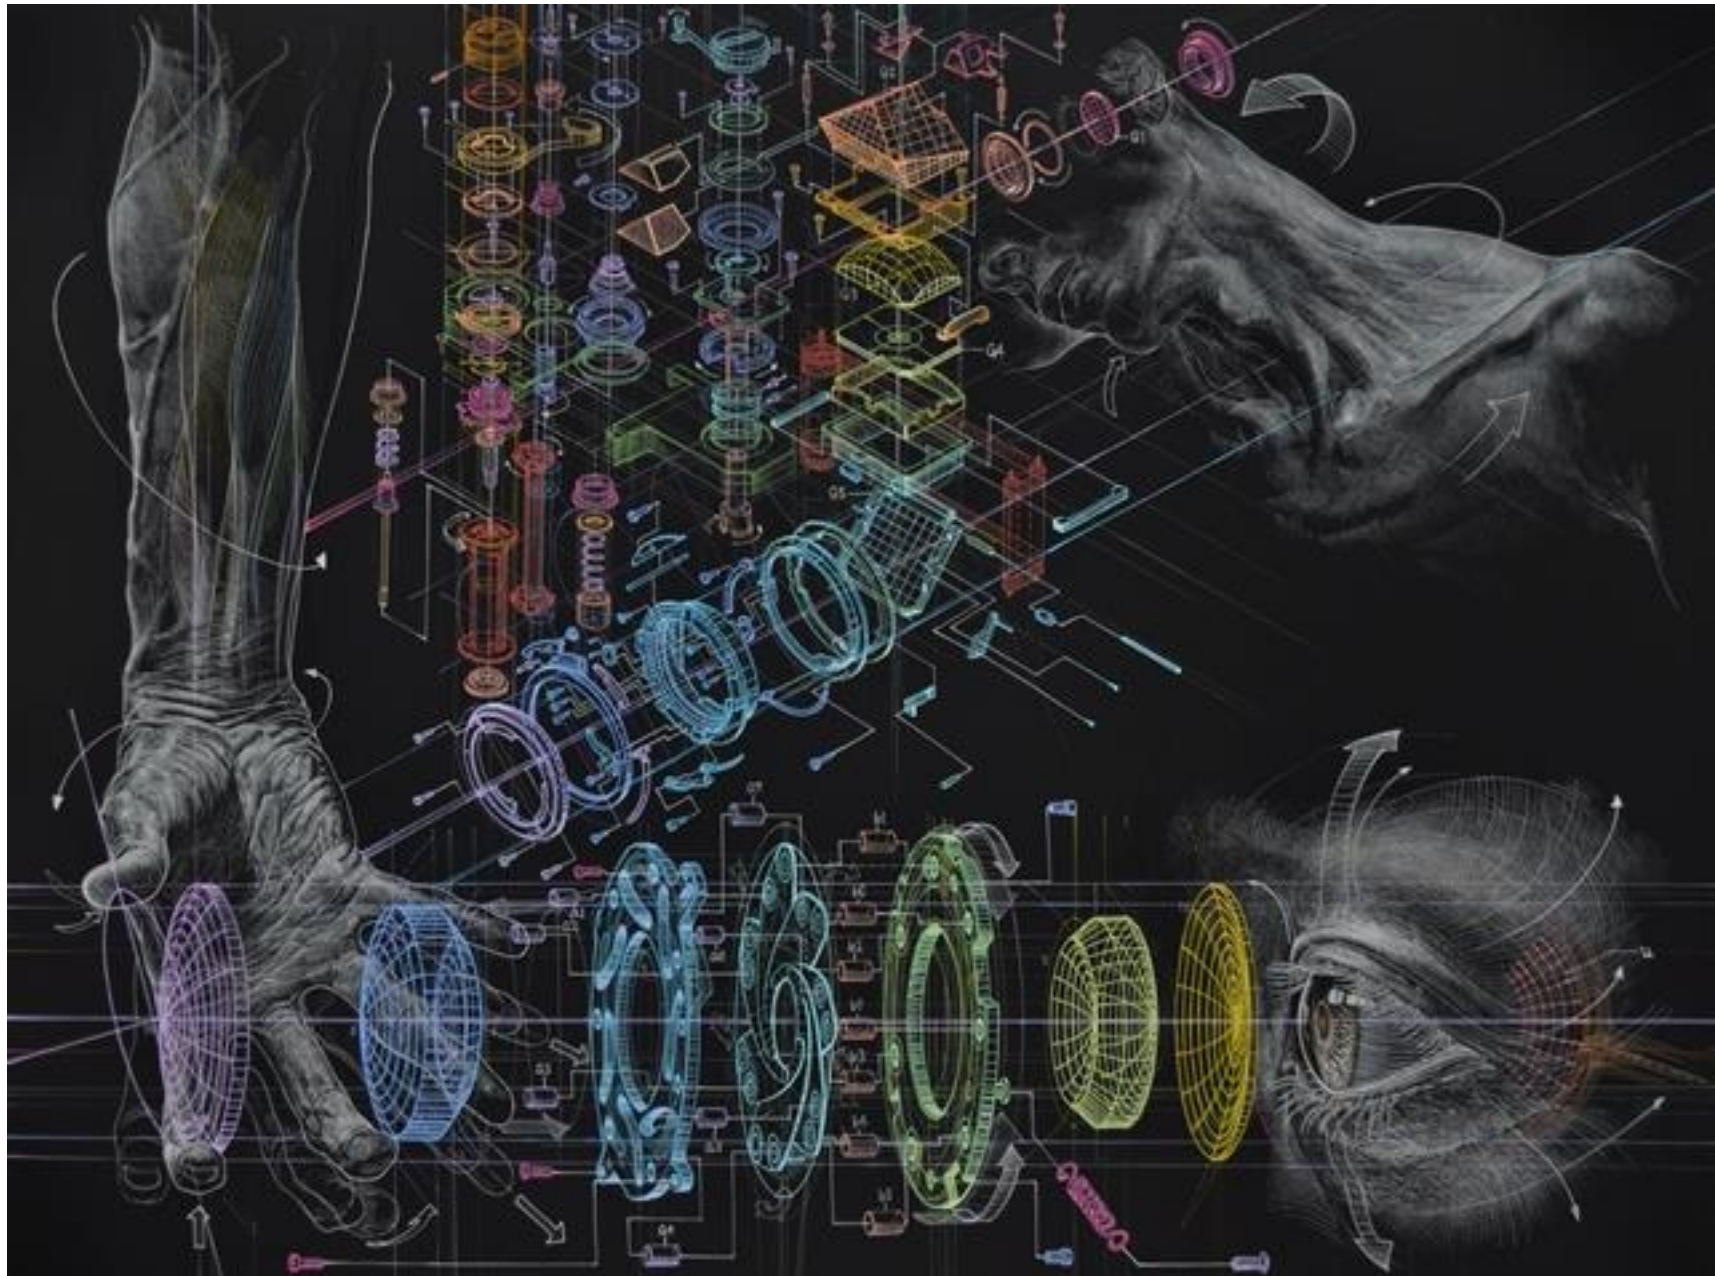

Atsushi Koyama, Undefined 8, oil on canvas, 91x73cm, 2014