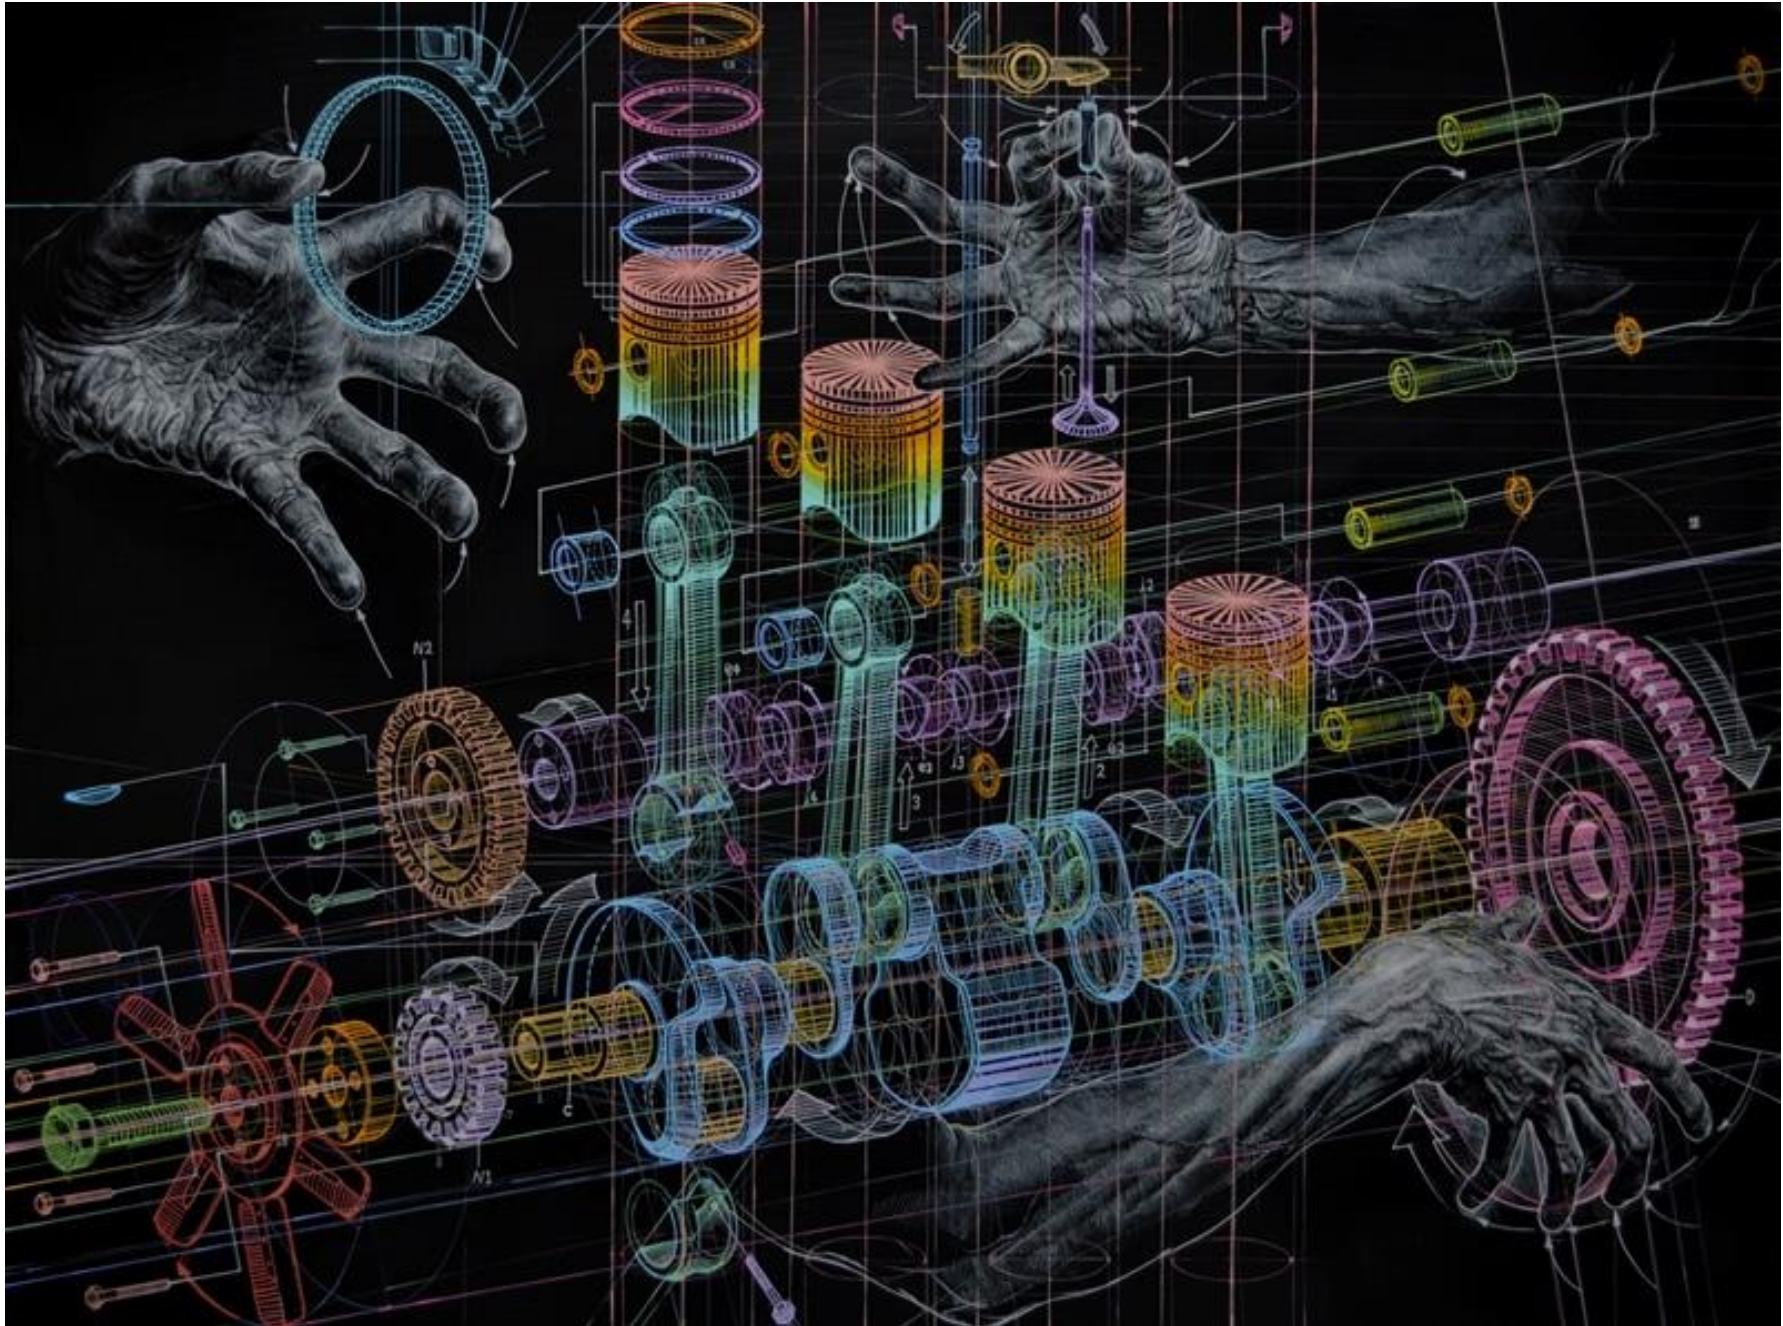

Atsushi Koyama, Undefined 7, oil on canvas, 97x130.3cm, 2014