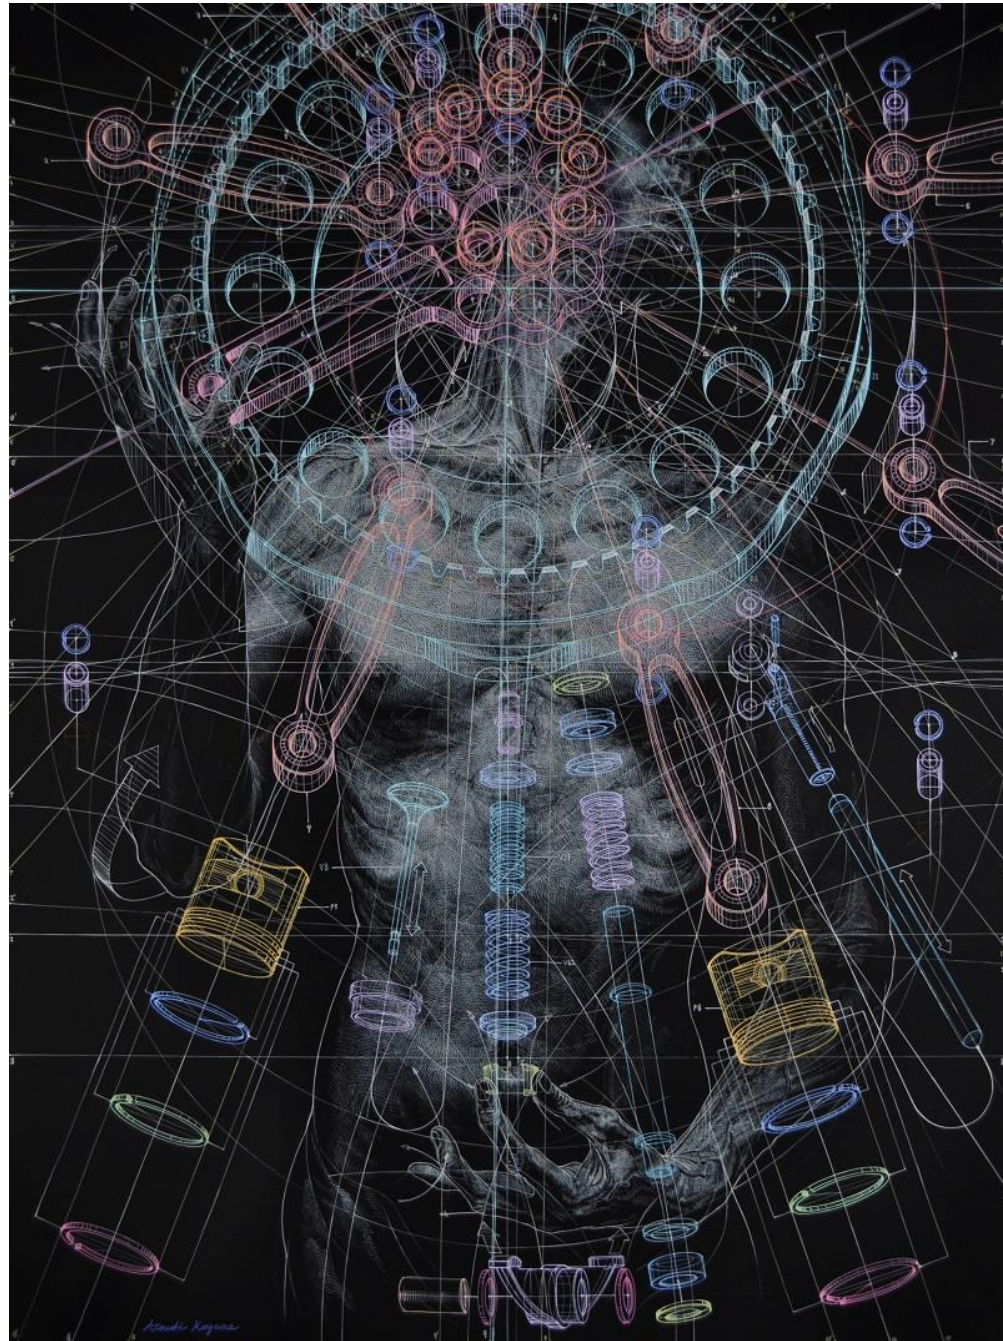

Atsushi Koyama, Undefined 17, oil on canvas, 130x160cm, 2015

Atsushi Koyama, Undefined 16, oil on canvas, 130x97cm, 2015