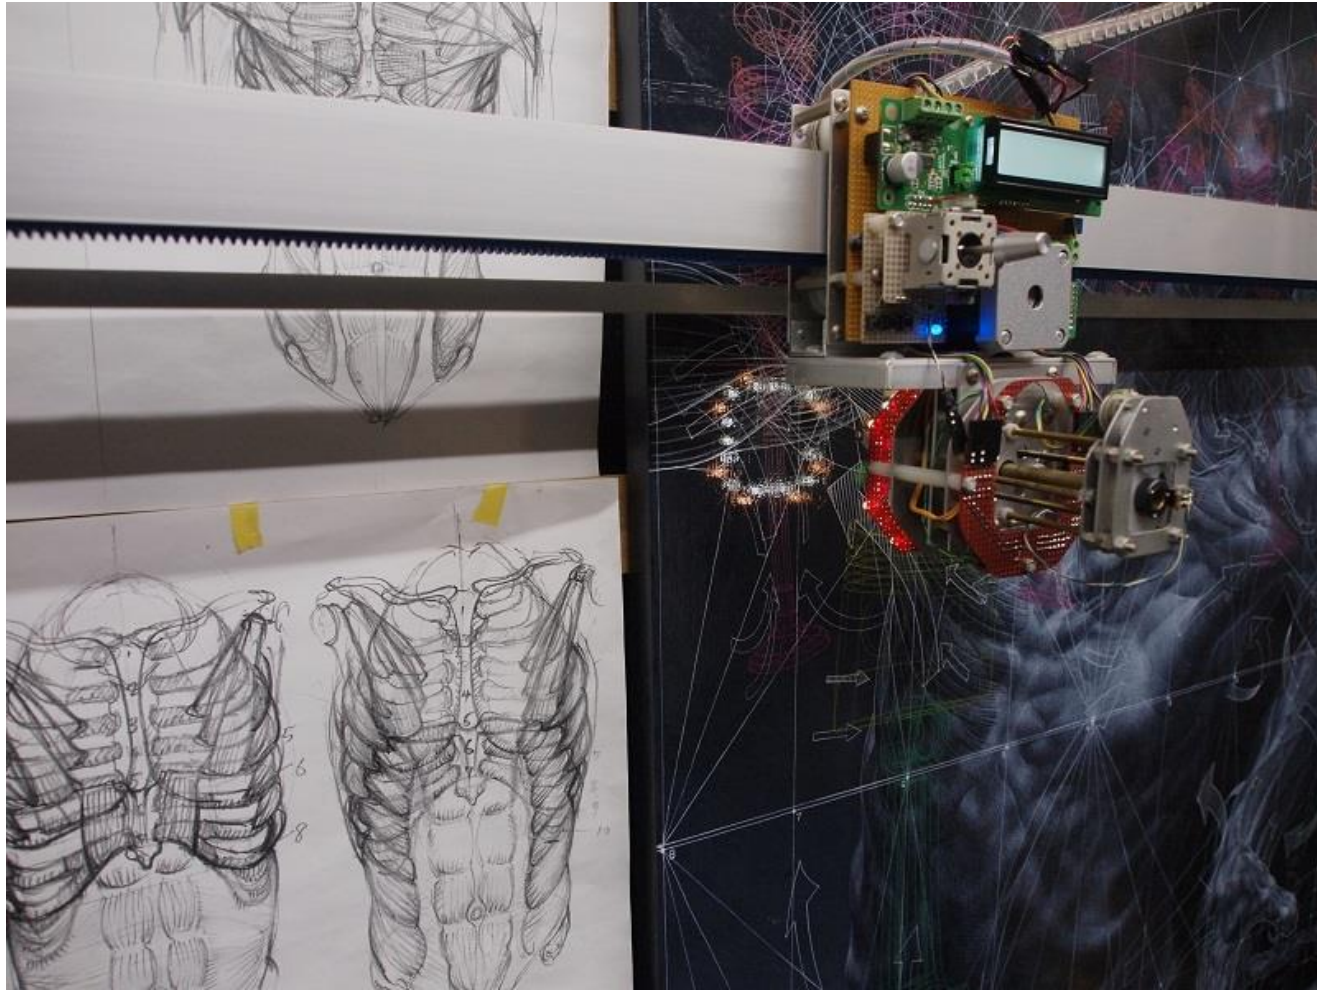

Curated by

www.entomorodia.com