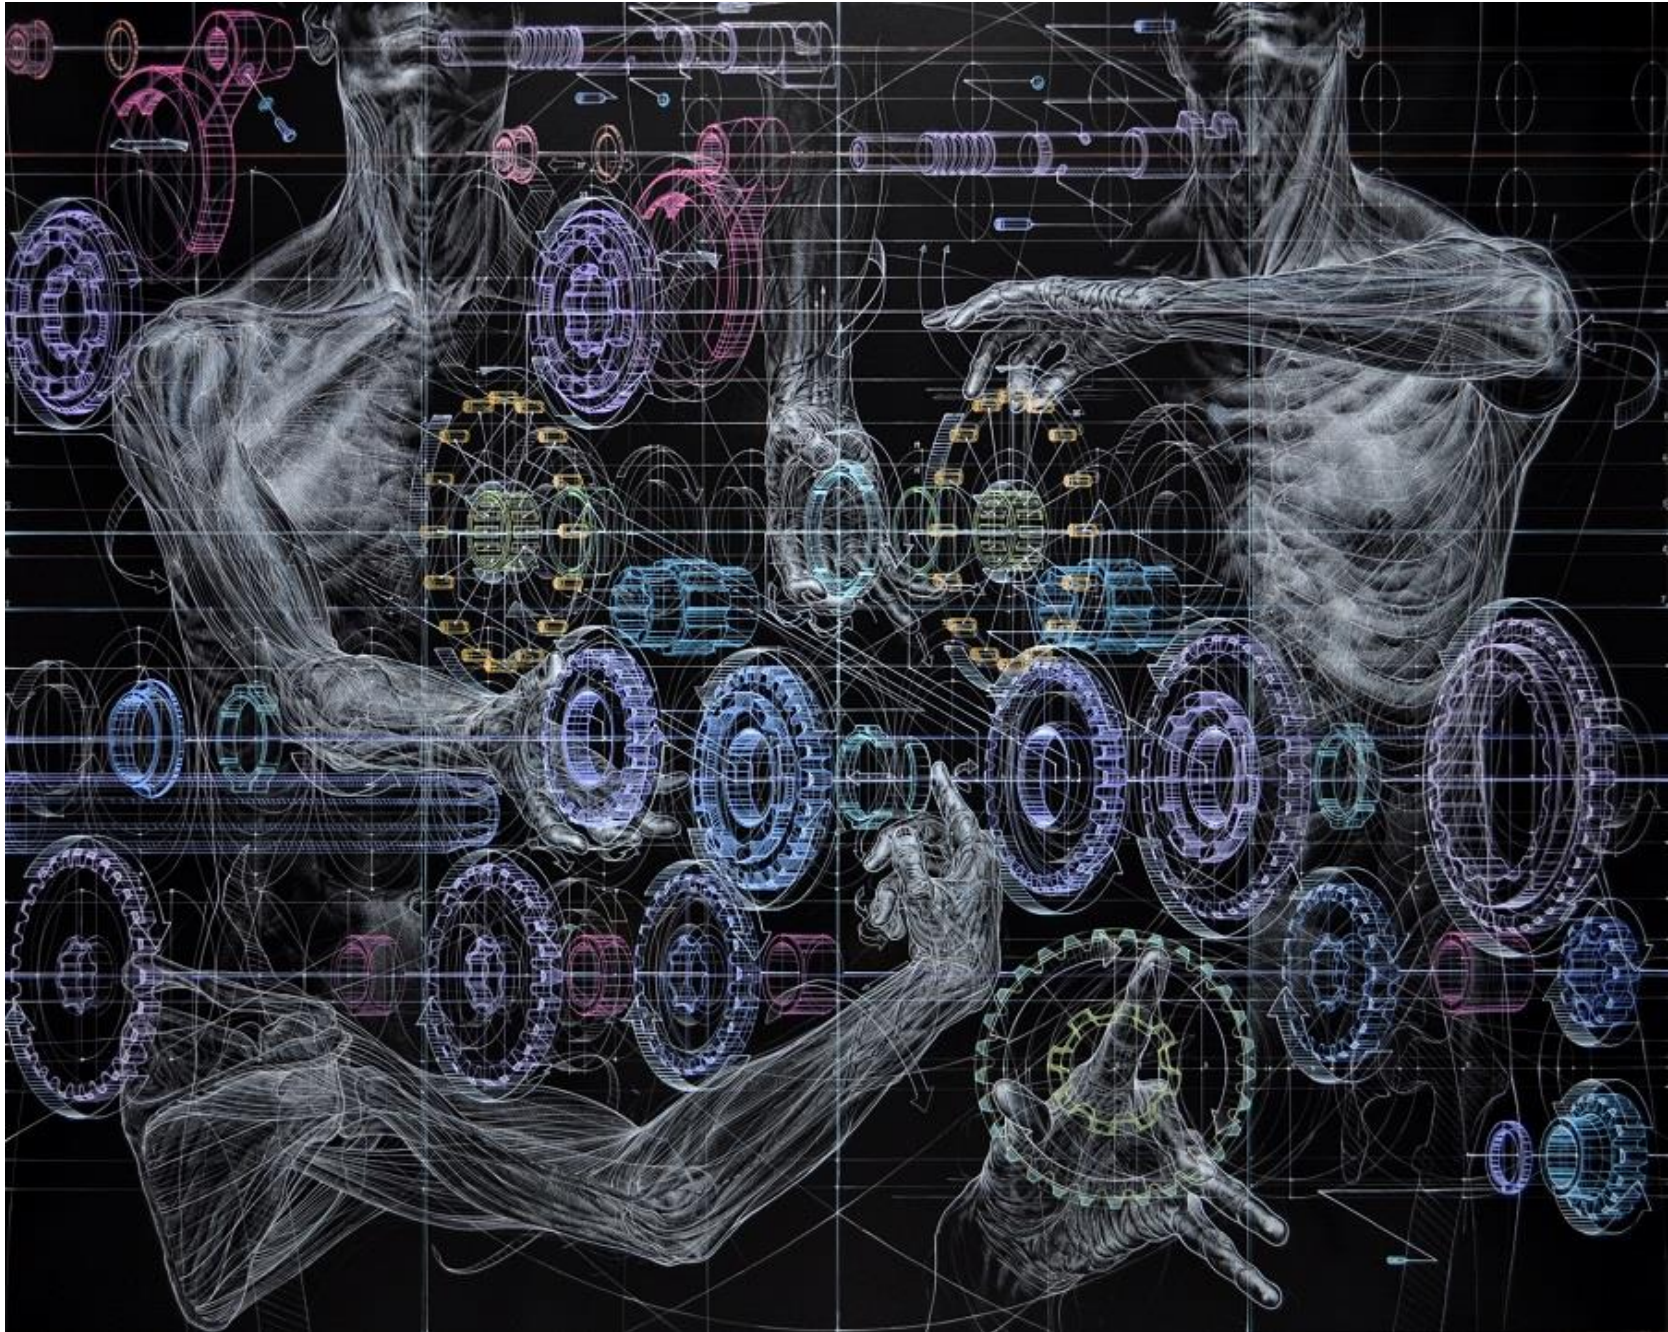

Atsushi Koyama, Undefined 19, oil on canvas, 130x190cm, 2015

Atsushi Koyama, Undefined 18, oil on canvas, 130x162cm, 2015